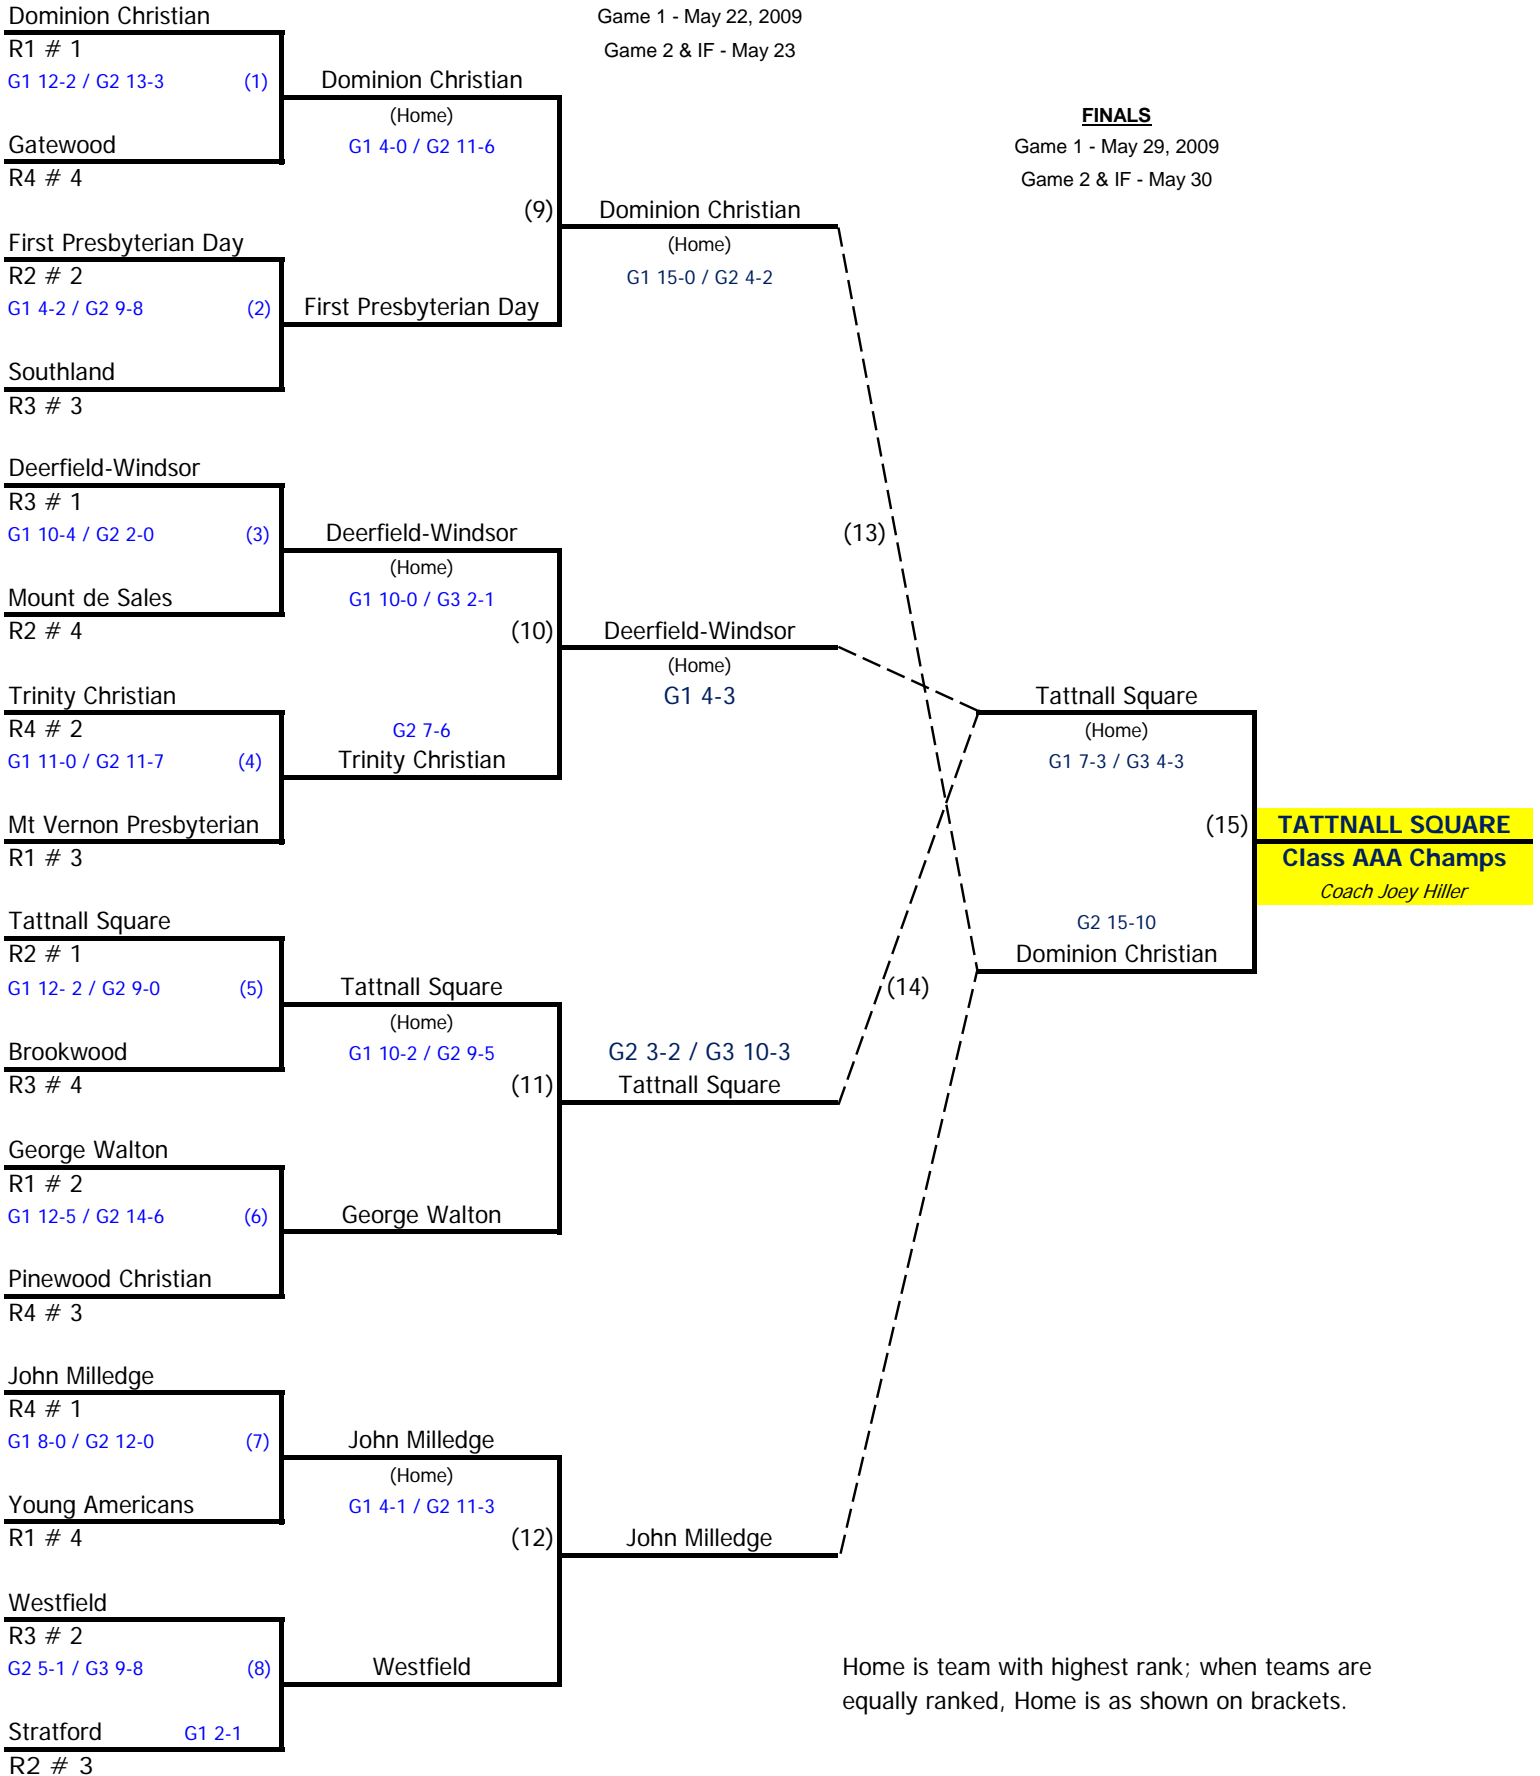

2009 GISA STATE BASEBALL TOURNAMENT - CLASS AAA

1st Round

Game 1 - May 8, 2009
Game 2 & IF - May 9

Quarter-Finals

Game 1 - May 15, 2009
Game 2 & IF - May 16

Best 2 out of 3 for ALL Series

Semi-Finals

Game 1 - May 22, 2009
Game 2 & IF - May 23

FINALS

Game 1 - May 29, 2009
Game 2 & IF - May 30

Home is team with highest rank; when teams are equally ranked, Home is as shown on brackets.