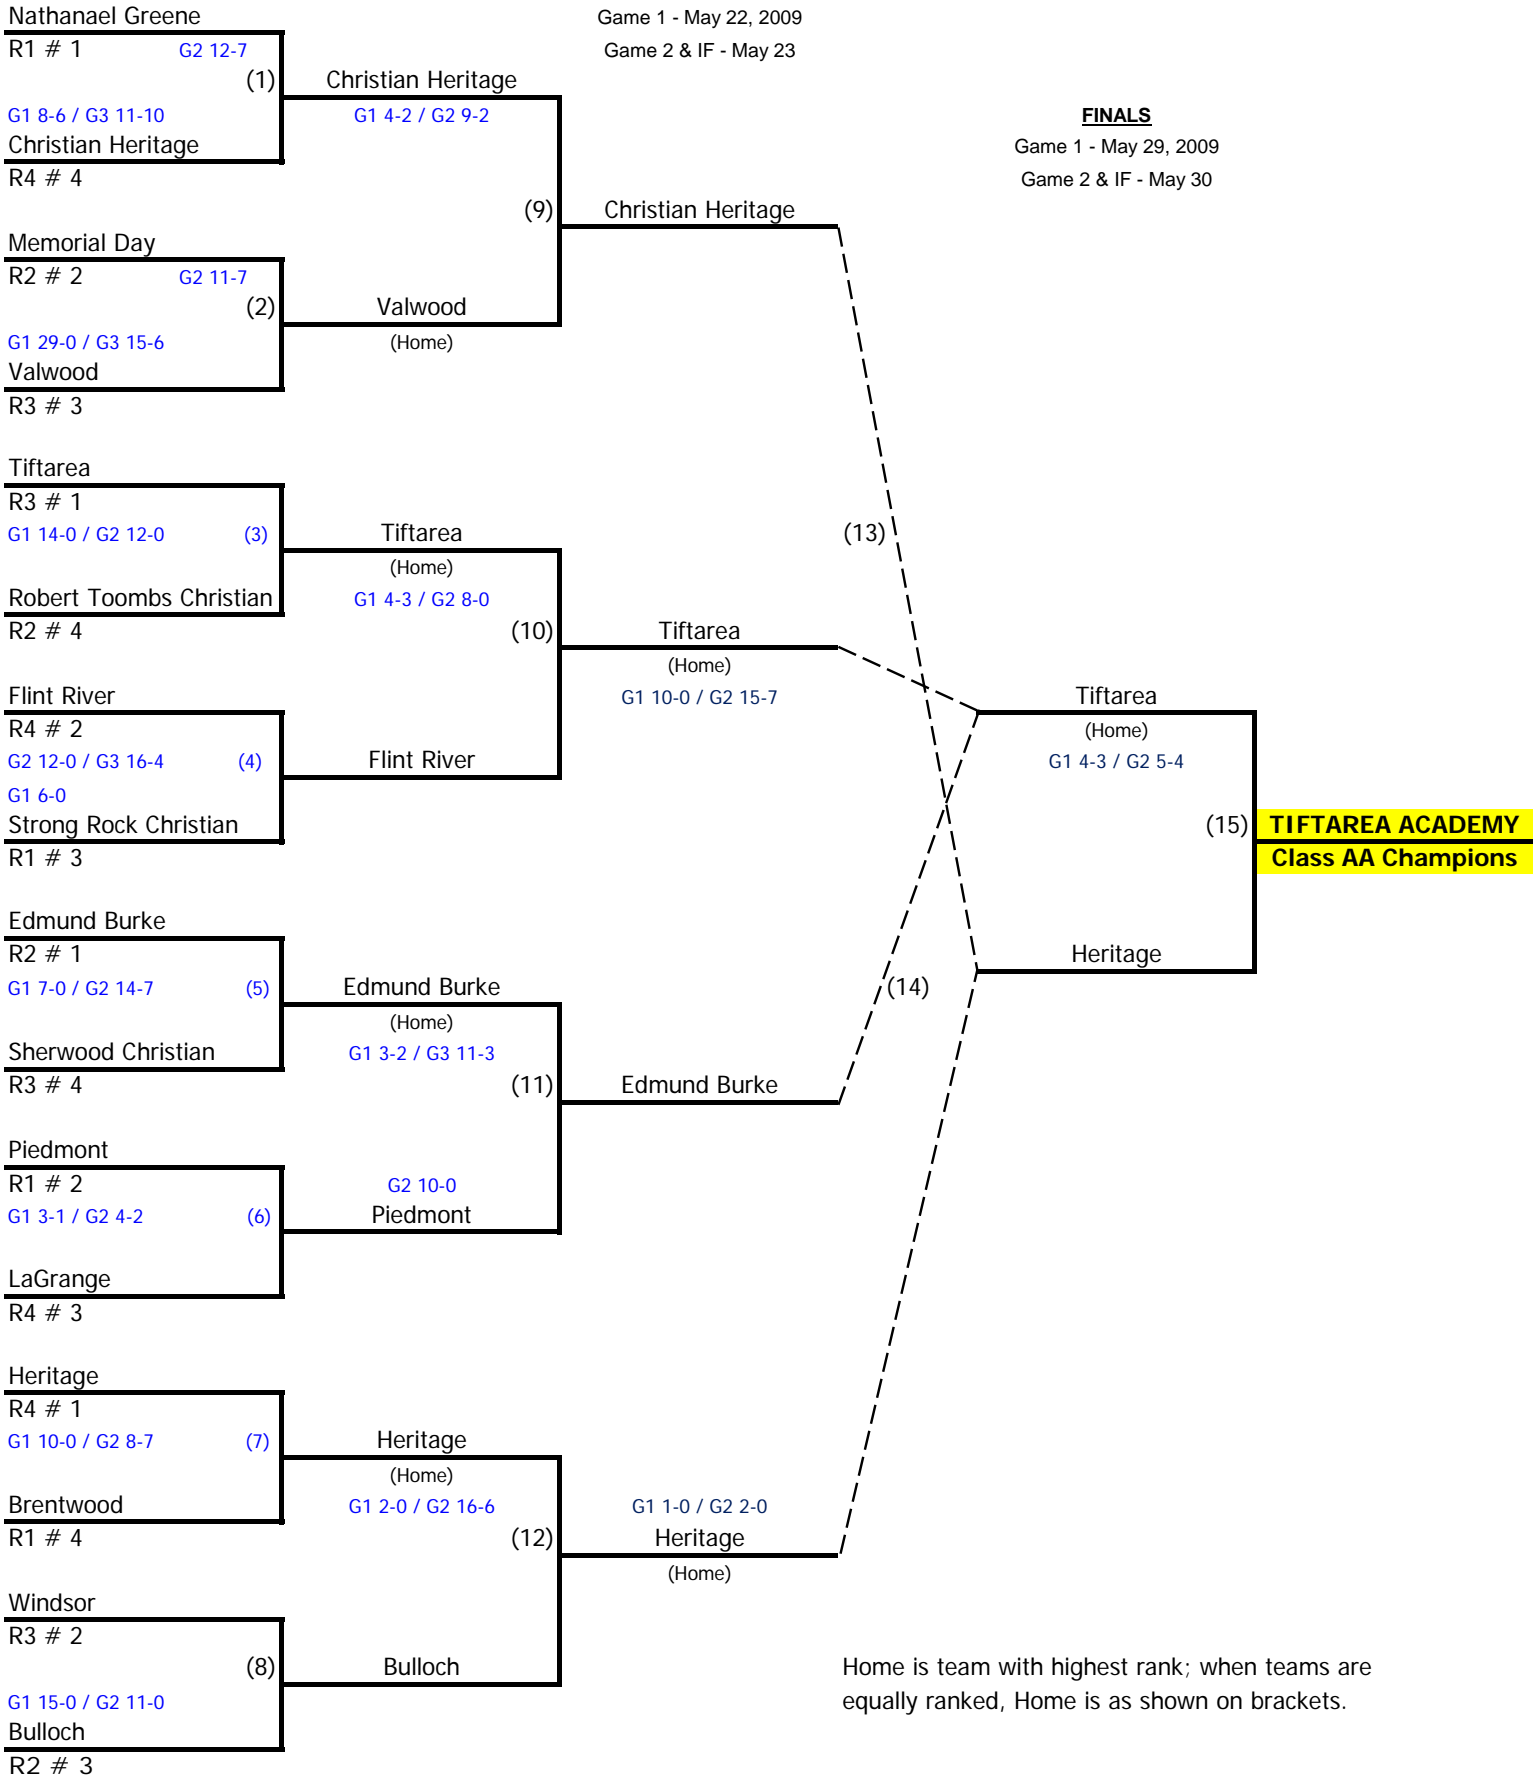

2009 GISA STATE BASEBALL TOURNAMENT - CLASS AA

Best 2 out of 3 for ALL Series

1st Round

Game 1 - May 8, 2009

Game 2 & IF - May 9

Quarter-Finals

Game 1 - May 15, 2009

Game 2 & IF - May 16

Semi-Finals

Game 1 - May 22, 2009

Game 2 & IF - May 23

FINALS

Game 1 - May 29, 2009

Game 2 & IF - May 30