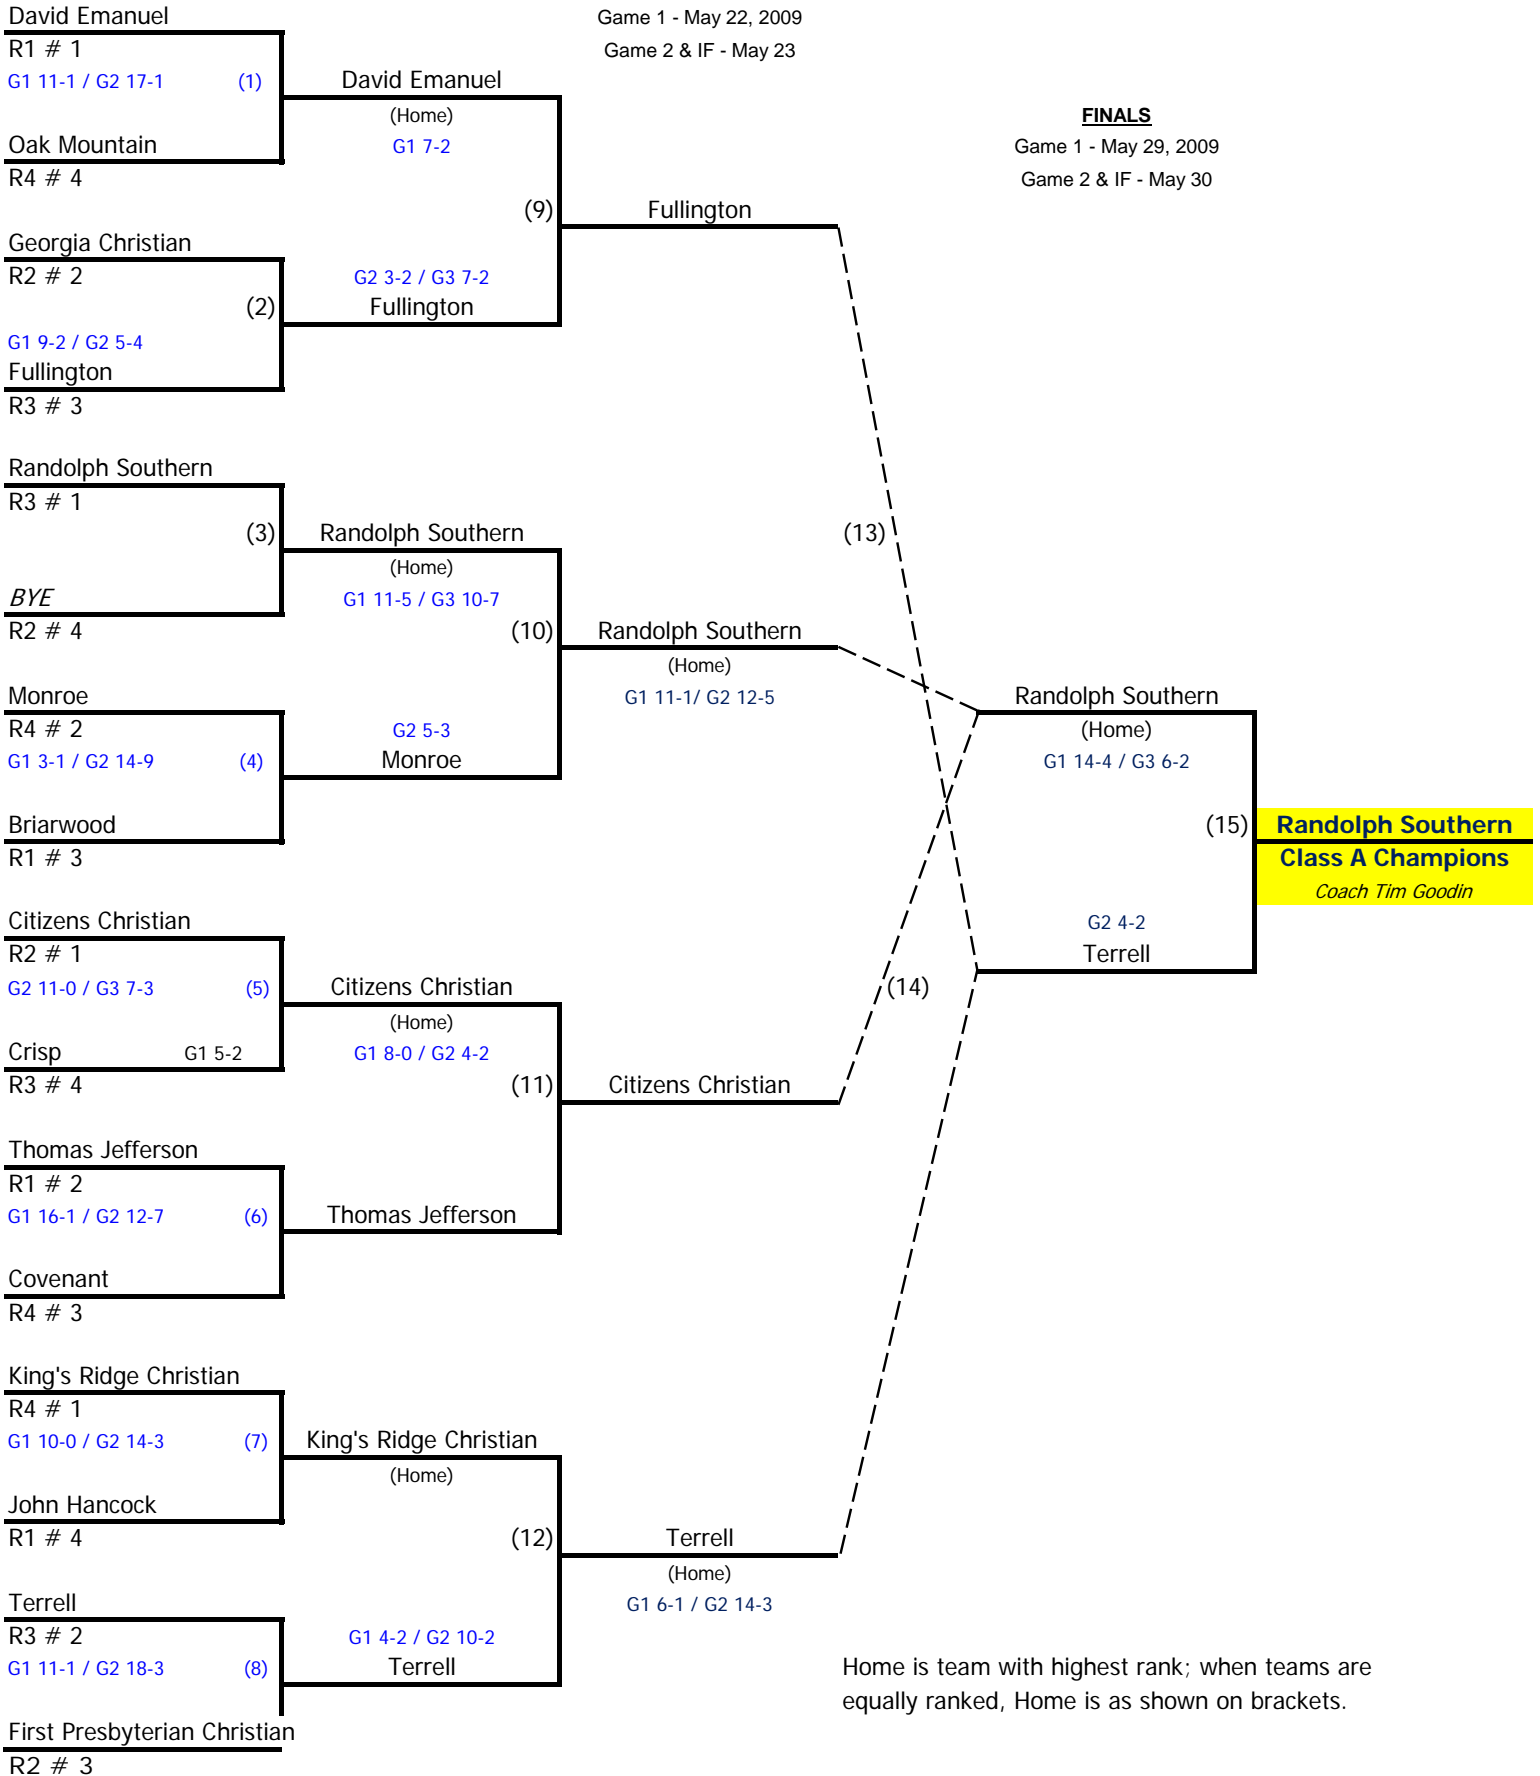

2009 GISA STATE BASEBALL TOURNAMENT - CLASS A

Best 2 out of 3 for ALL Series

1st Round

Game 1 - May 8, 2009
Game 2 & IF - May 9

Quarter-Finals

Game 1 - May 15, 2009
Game 2 & IF - May 16

Semi-Finals

Game 1 - May 22, 2009
Game 2 & IF - May 23

FINALS

Game 1 - May 29, 2009
Game 2 & IF - May 30

Home is team with highest rank; when teams are equally ranked, Home is as shown on brackets.