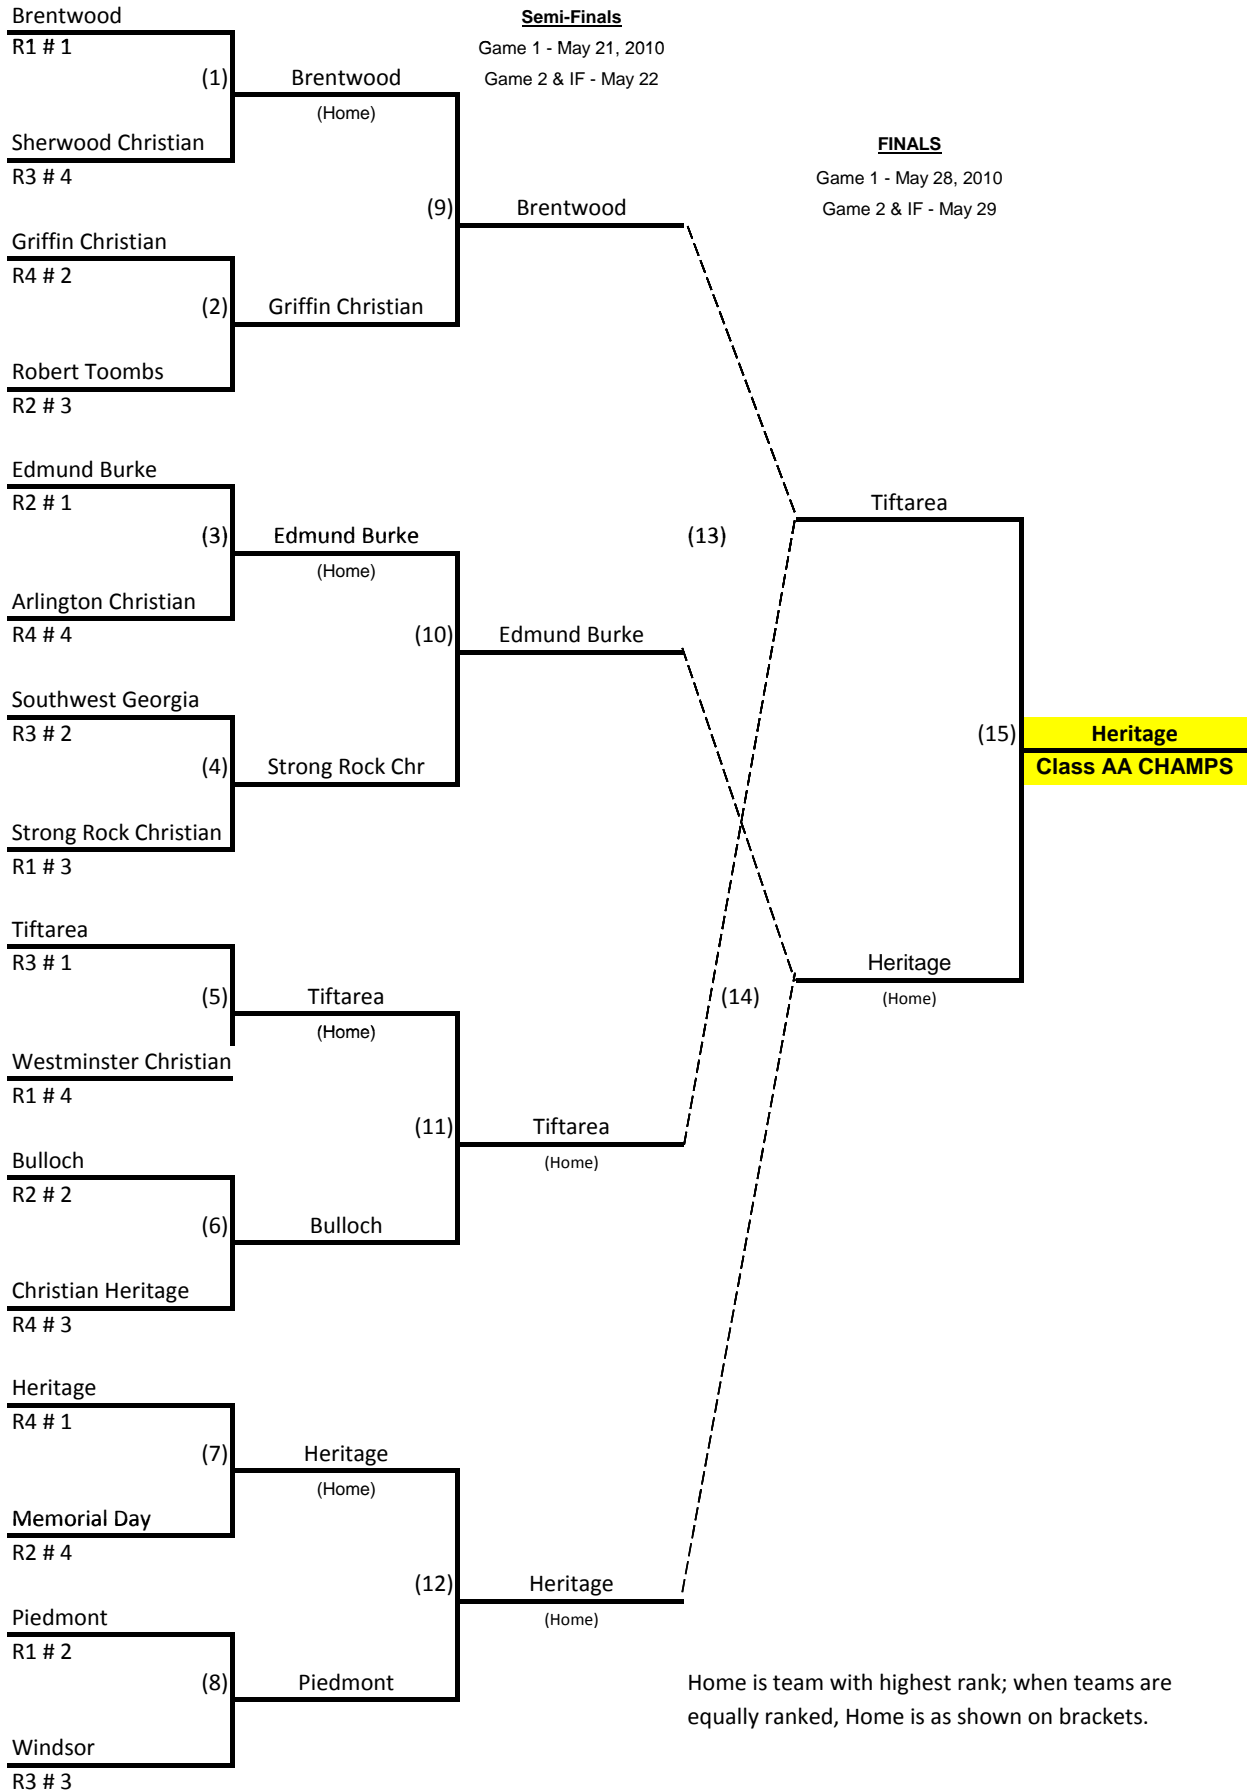

2010 GISA STATE BASEBALL TOURNAMENT - CLASS AA

1st Round

Best 2 out of 3 for ALL Series

May 7 & 8, 2010

Quarter-Finals

May 14 & 15, 2010

Semi-Finals

Game 1 - May 21, 2010
Game 2 & IF - May 22

FINALS

Game 1 - May 28, 2010
Game 2 & IF - May 29

Home is team with highest rank; when teams are equally ranked, Home is as shown on brackets.