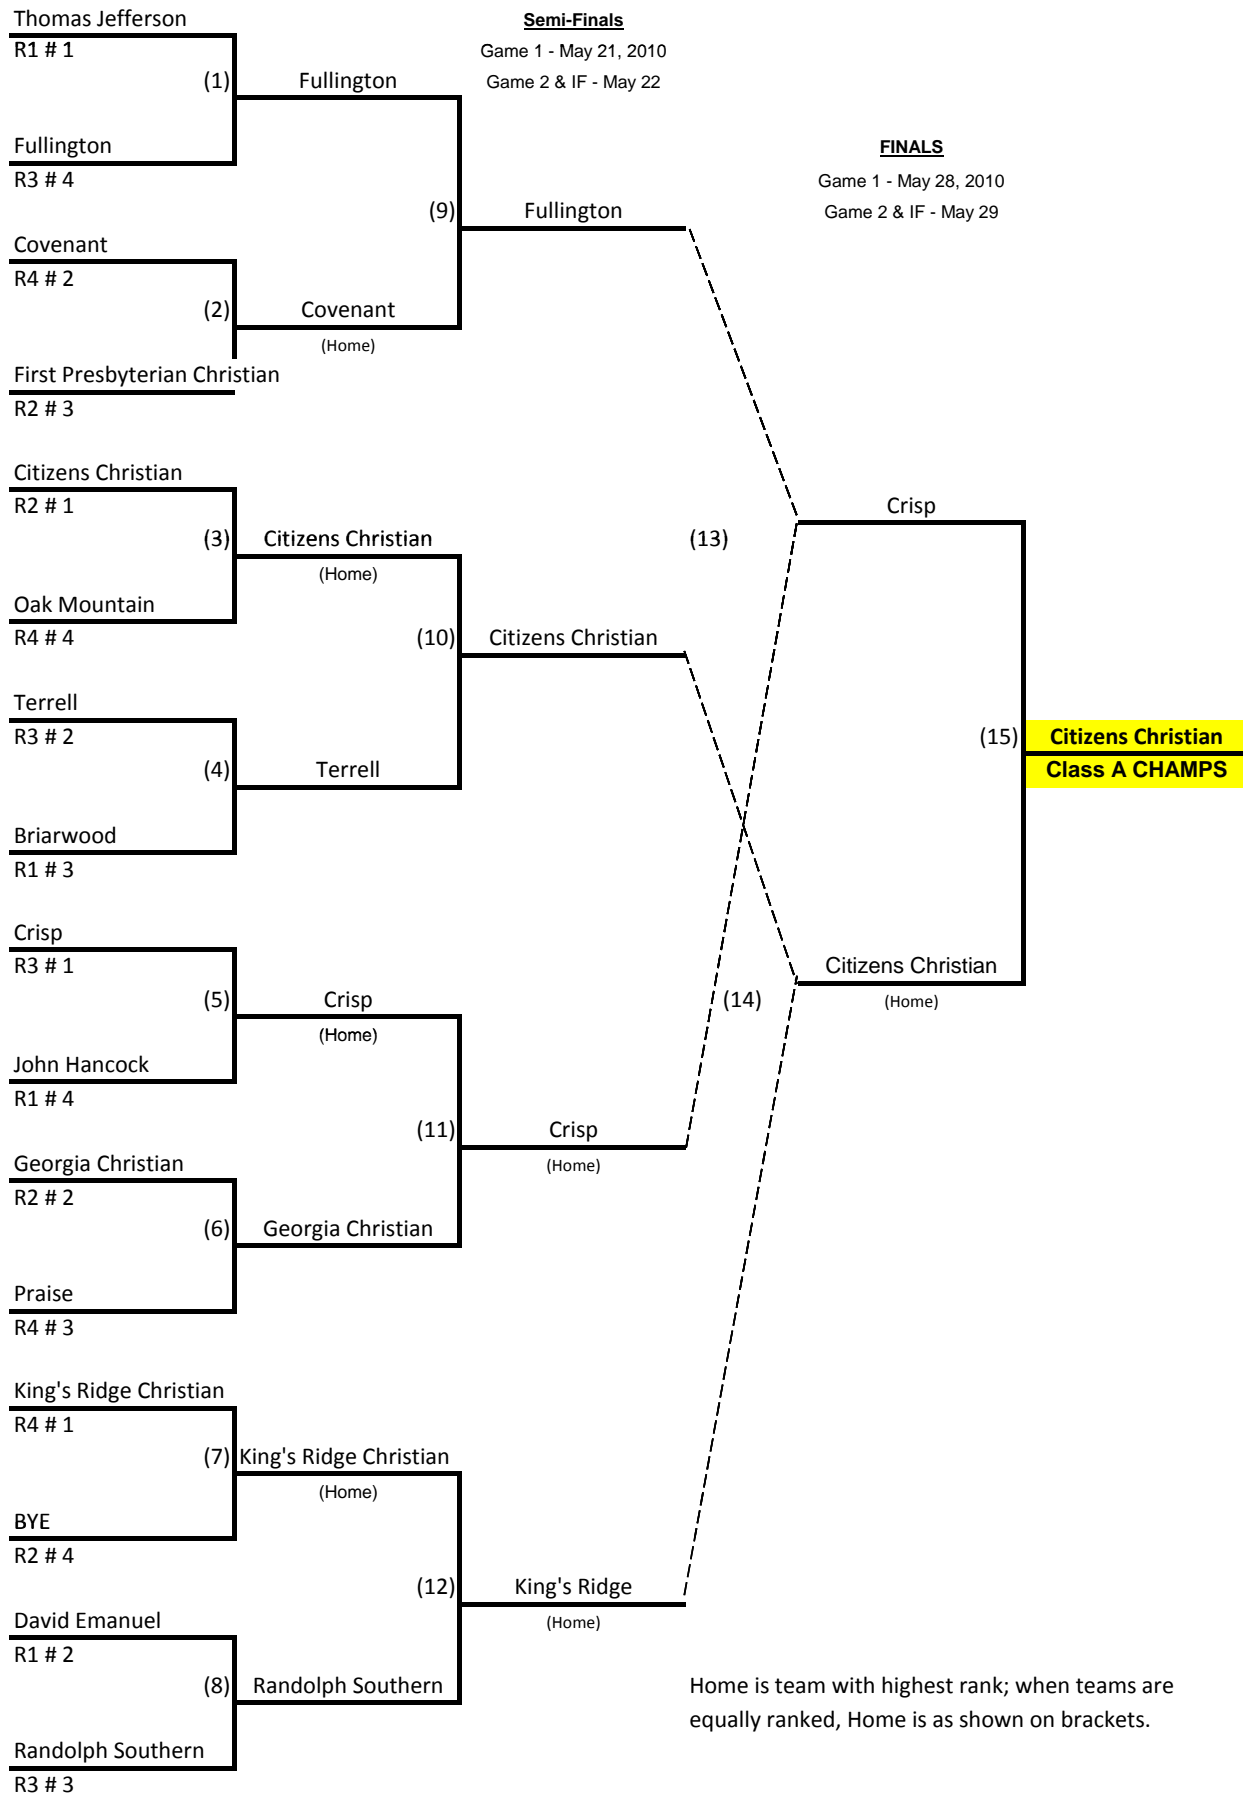

2010 GISA STATE BASEBALL TOURNAMENT - CLASS A

1st Round

Best 2 out of 3 for ALL Series

May 7 & 8, 2010

Quarter-Finals

May 14 & 15, 2010

Semi-Finals

Game 1 - May 21, 2010
Game 2 & IF - May 22

FINALS

Game 1 - May 28, 2010
Game 2 & IF - May 29

Home is team with highest rank; when teams are equally ranked, Home is as shown on brackets.