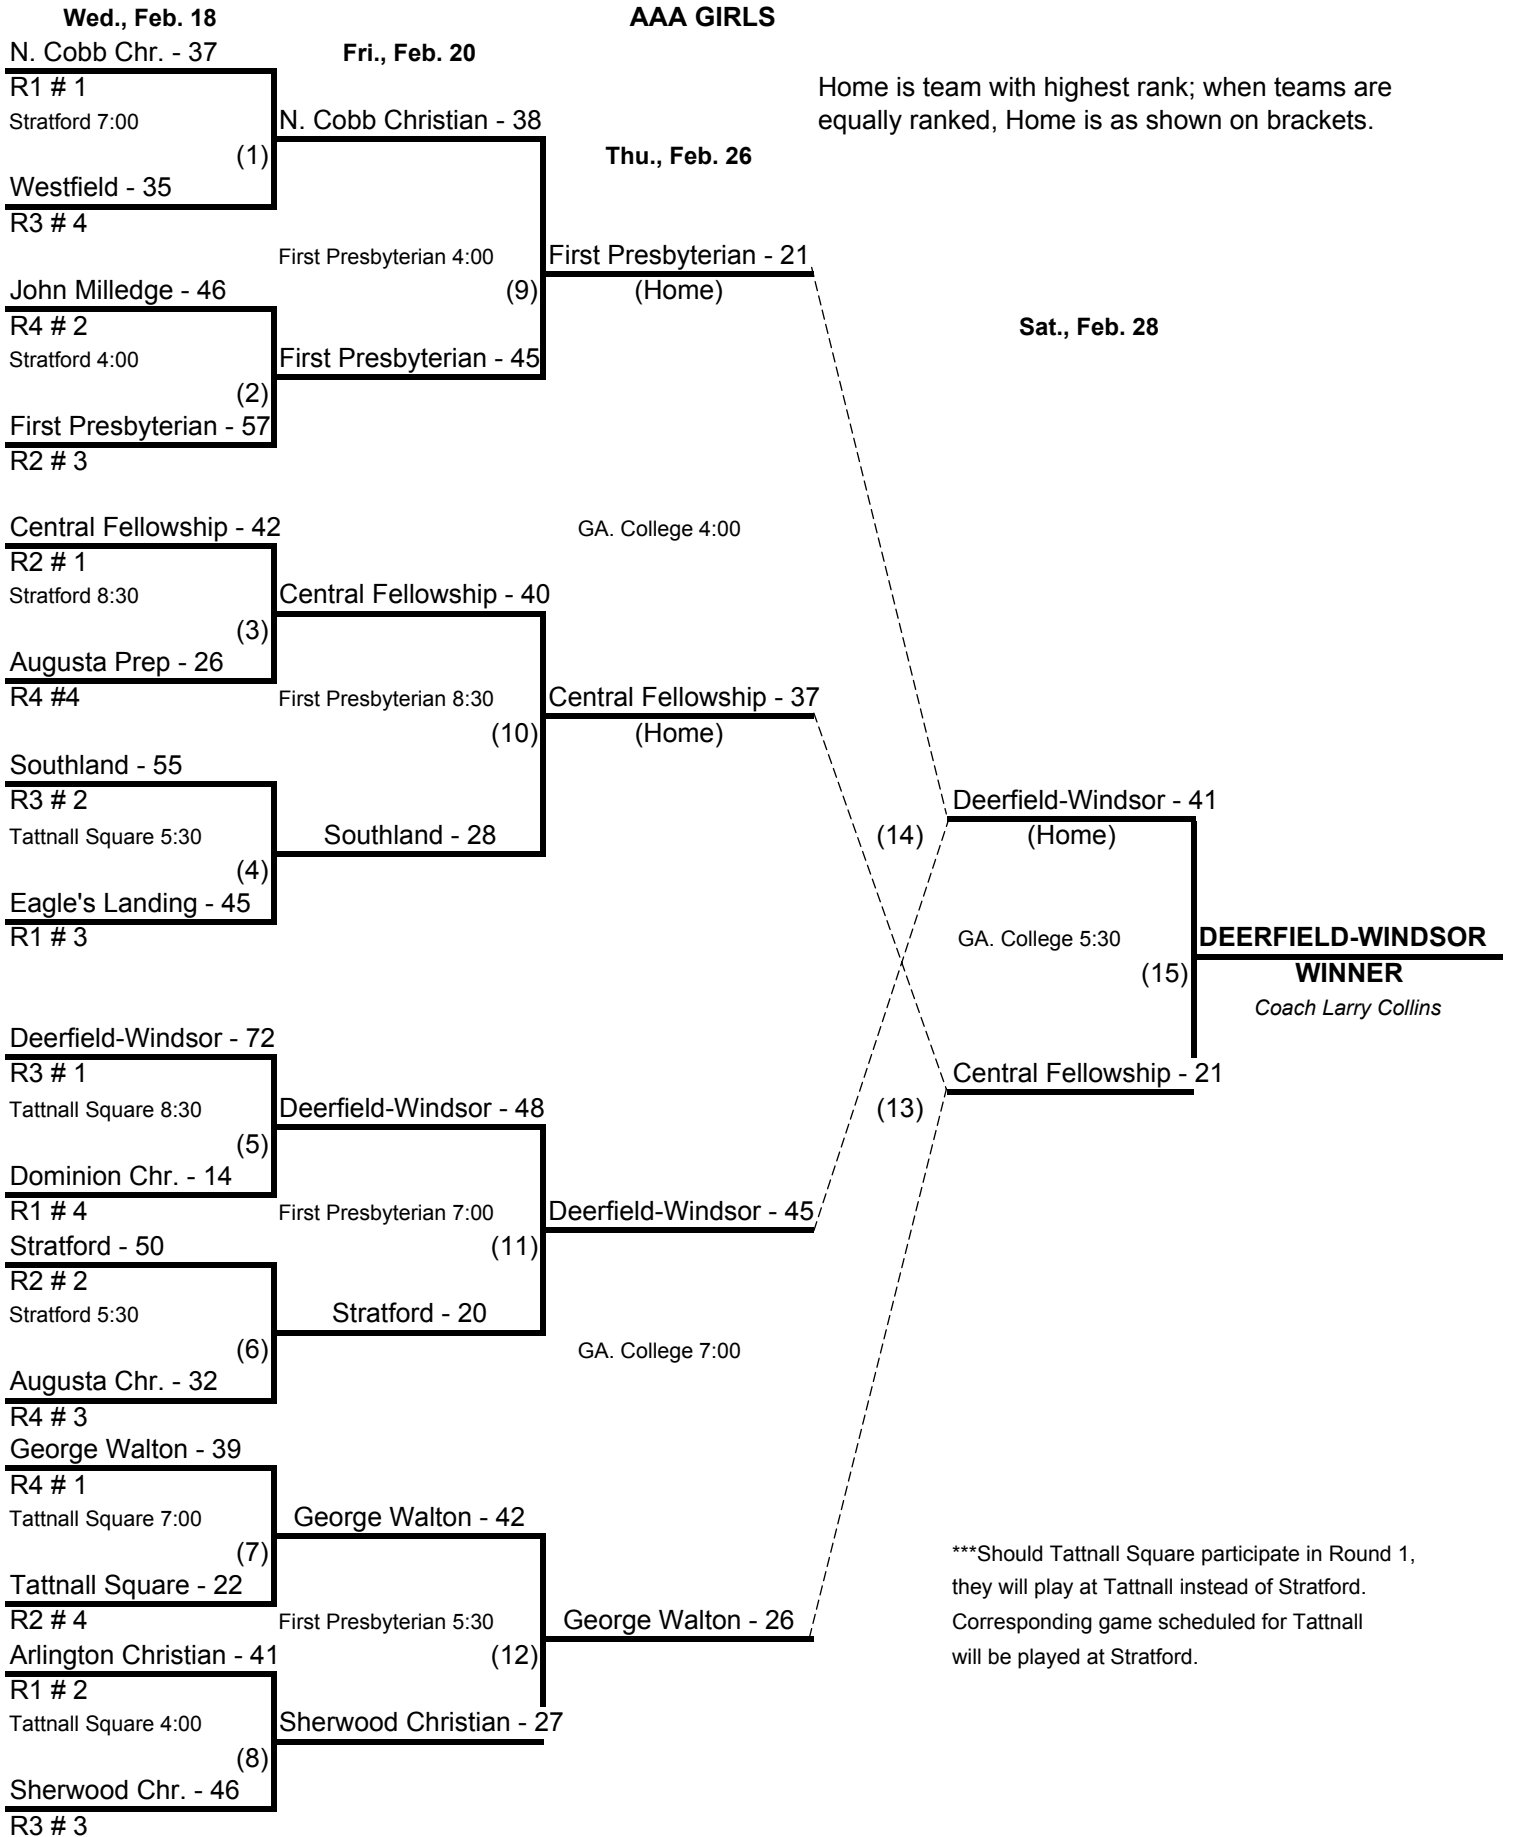

2004 GISA State Basketball Tournament

Updated 3-01-04

AAA GIRLS

Wed., Feb. 18

Fri., Feb. 20

Thu., Feb. 26

Sat., Feb. 28

N. Cobb Chr. - 37

N. Cobb Christian - 38

First Presbyterian - 21

R1 # 1
Stratford 7:00
Westfield - 35
R3 # 4

First Presbyterian 4:00

John Milledge - 46
R4 # 2
Stratford 4:00
First Presbyterian - 57
R2 # 3

First Presbyterian - 45

Central Fellowship - 42

GA. College 4:00

R2 # 1
Stratford 8:30
Augusta Prep - 26
R4 # 4

Central Fellowship - 40

Central Fellowship - 37

Southland - 55
R3 # 2
Tattnall Square 5:30
Eagle's Landing - 45
R1 # 3

First Presbyterian 8:30

Southland - 28

Deerfield-Windsor - 72

R3 # 1
Tattnall Square 8:30
Dominion Chr. - 14
R1 # 4

Deerfield-Windsor - 48

Deerfield-Windsor - 45

Stratford - 50
R2 # 2
Stratford 5:30
Augusta Chr. - 32
R4 # 3

First Presbyterian 7:00

Stratford - 20

GA. College 7:00

George Walton - 39

R4 # 1
Tattnall Square 7:00
Tattnall Square - 22
R2 # 4

George Walton - 42

George Walton - 26

Arlington Christian - 41

R1 # 2
Tattnall Square 4:00
Sherwood Chr. - 46
R3 # 3

First Presbyterian 5:30

Sherwood Christian - 27

Deerfield-Windsor - 41

GA. College 5:30

Central Fellowship - 21

DEERFIELD-WINDSOR

WINNER

Coach Larry Collins