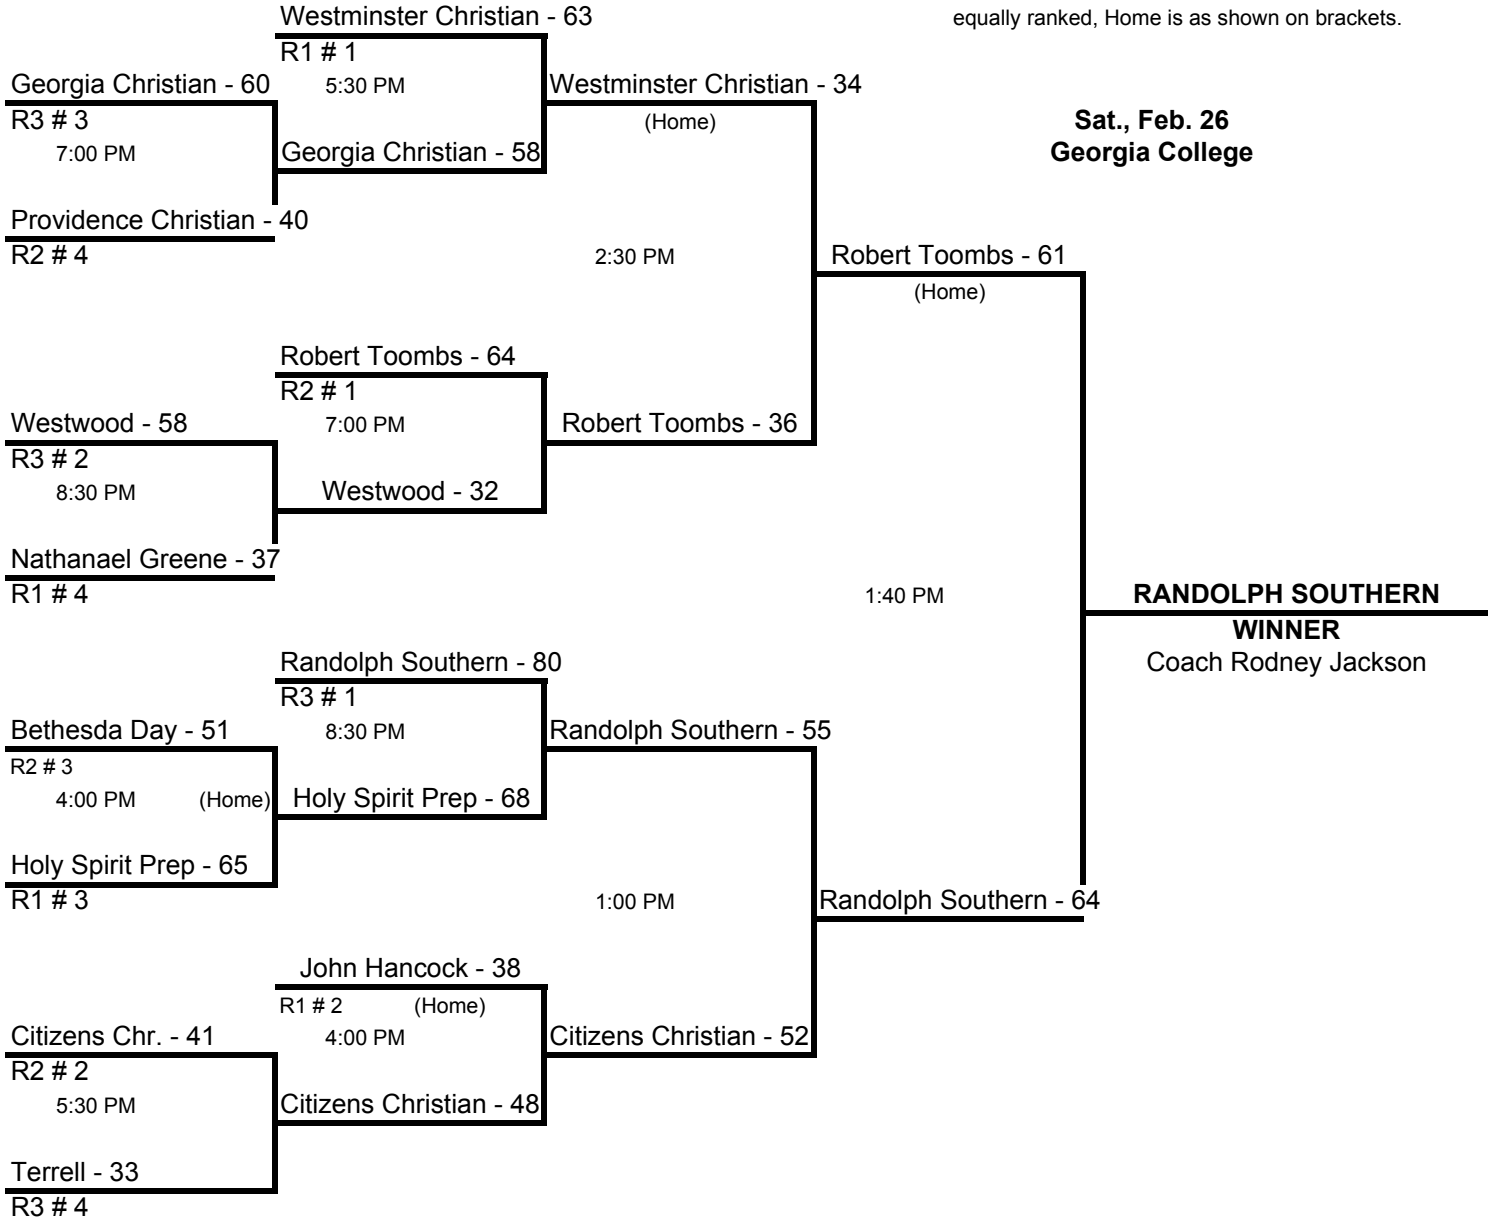

2005 CLASS A STATE BASKETBALL TOURNAMENT BOYS

Thu., Feb. 17
Darton College

Sat., Feb. 19
Darton College

Fri., Feb. 25
Georgia College

Home is team with highest rank; when teams are
equally ranked, Home is as shown on brackets.