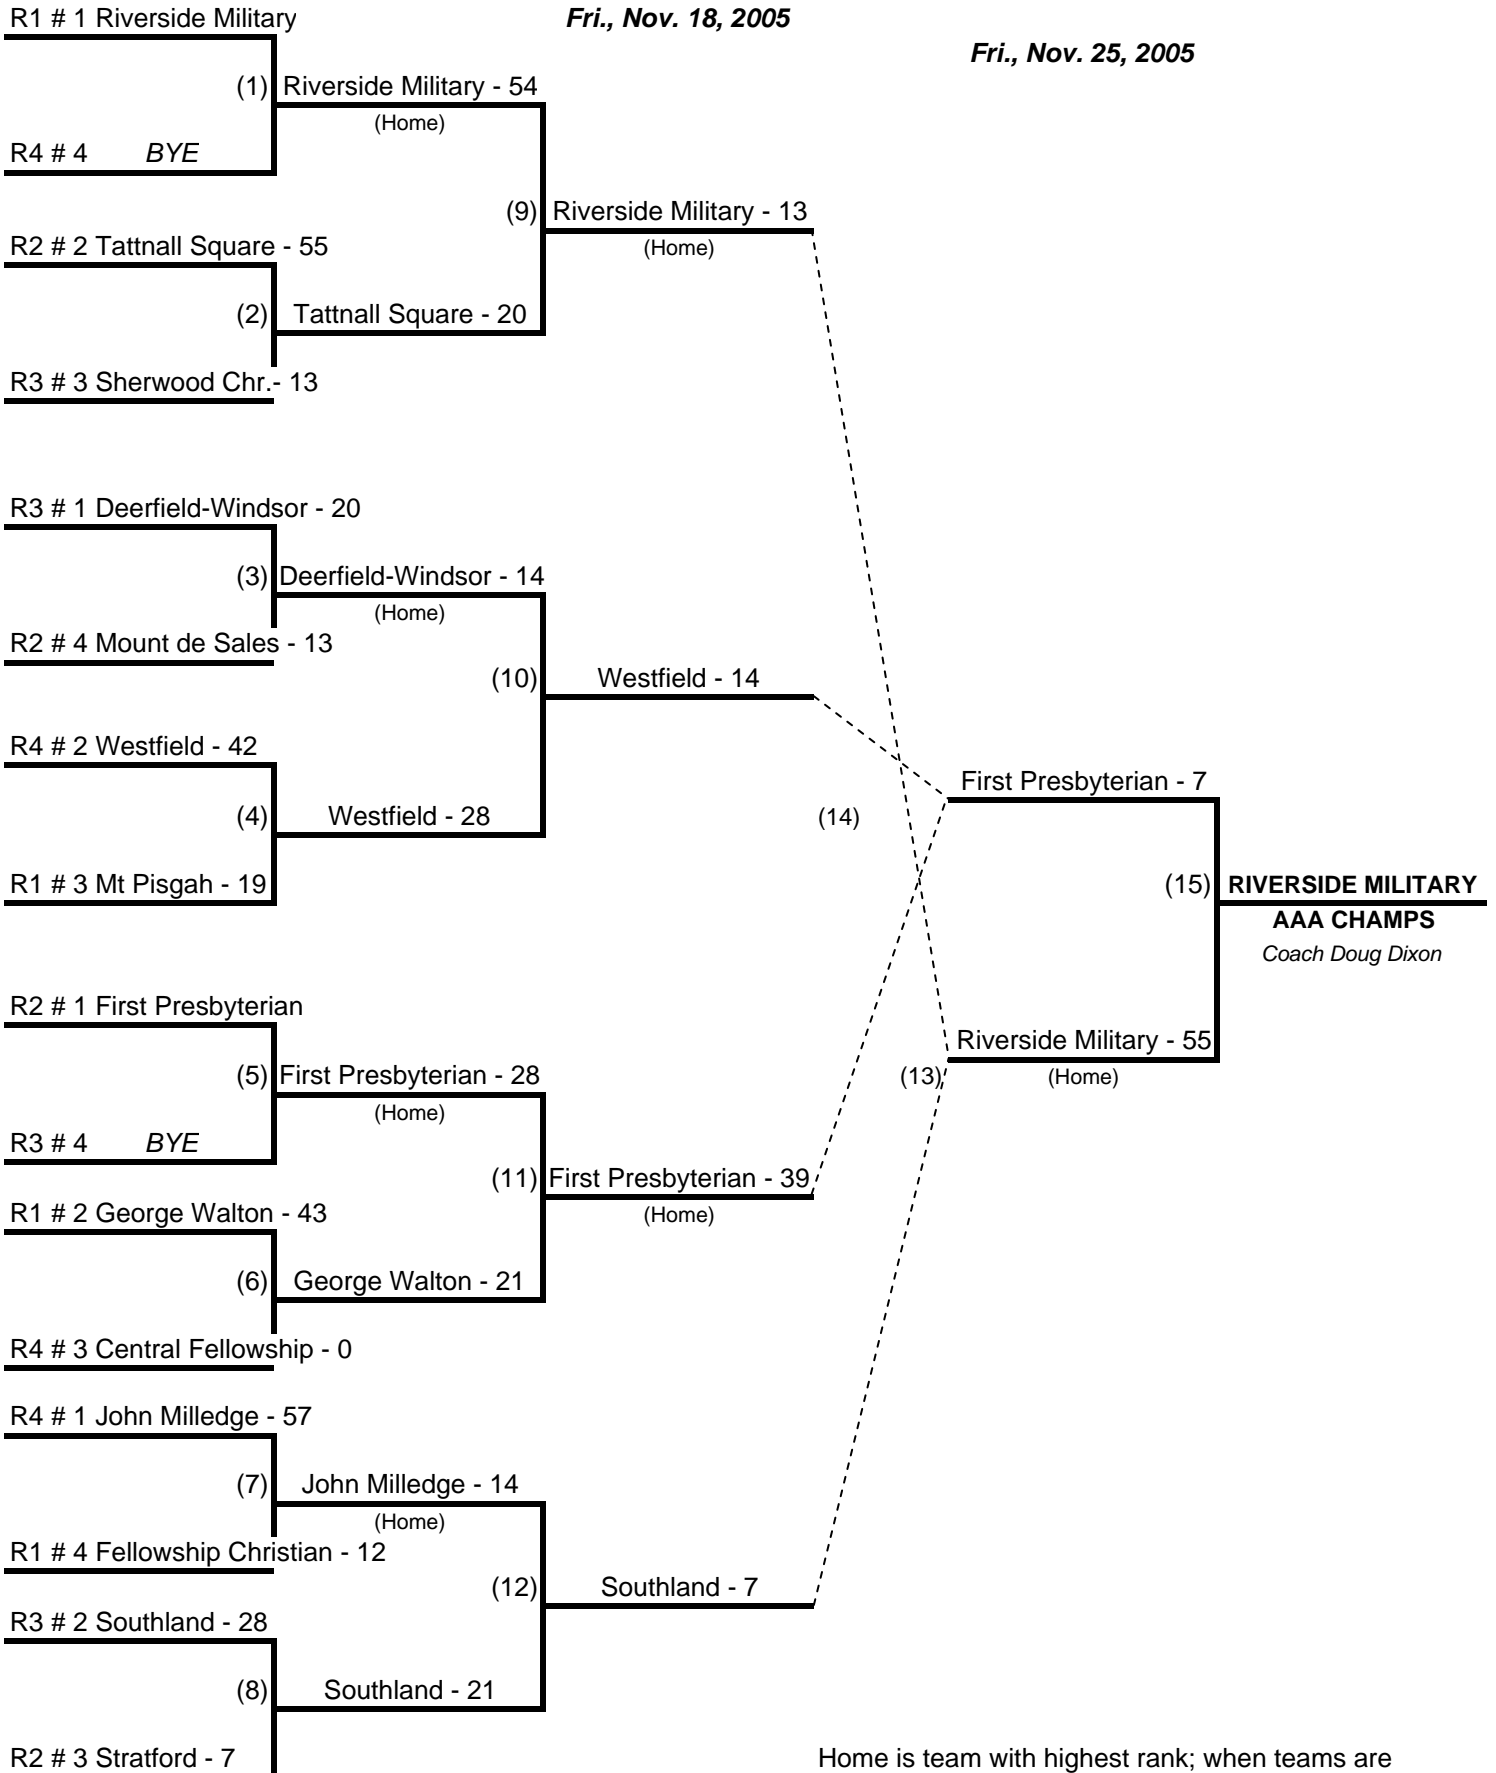

2005 STATE FOOTBALL BRACKETS

AAA

Fri., Nov. 4, 2005

Fri., Nov. 11, 2005

Fri., Nov. 18, 2005

Fri., Nov. 25, 2005

Home is team with highest rank; when teams are equally ranked, Home is as shown on brackets.