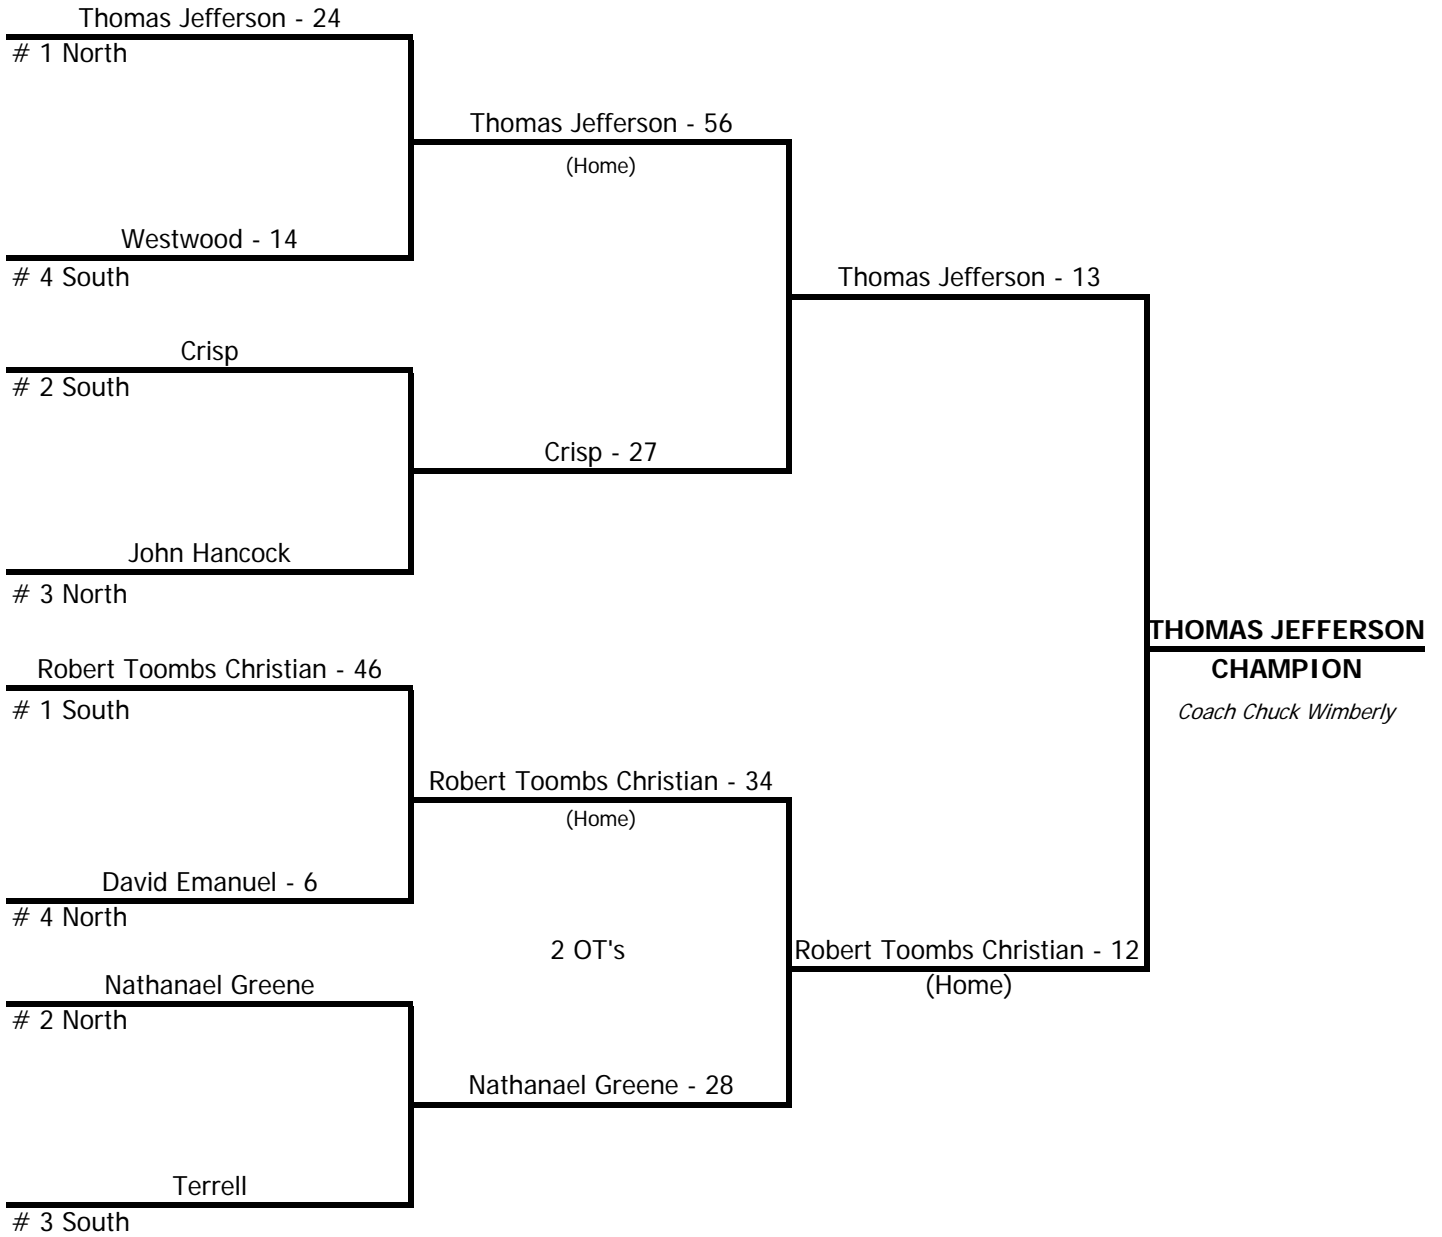

2005 - 2006 GISA FOOTBALL BRACKETS CLASS A

Quarter Finals

November 4, 2005

Semi-Finals

November 11, 2005

Finals

November 18, 2005

**Higher Seeded Team is HOME Team throughout Play-Offs.
If equal ranked teams meet in Finals, HOME is determined by bracket.**