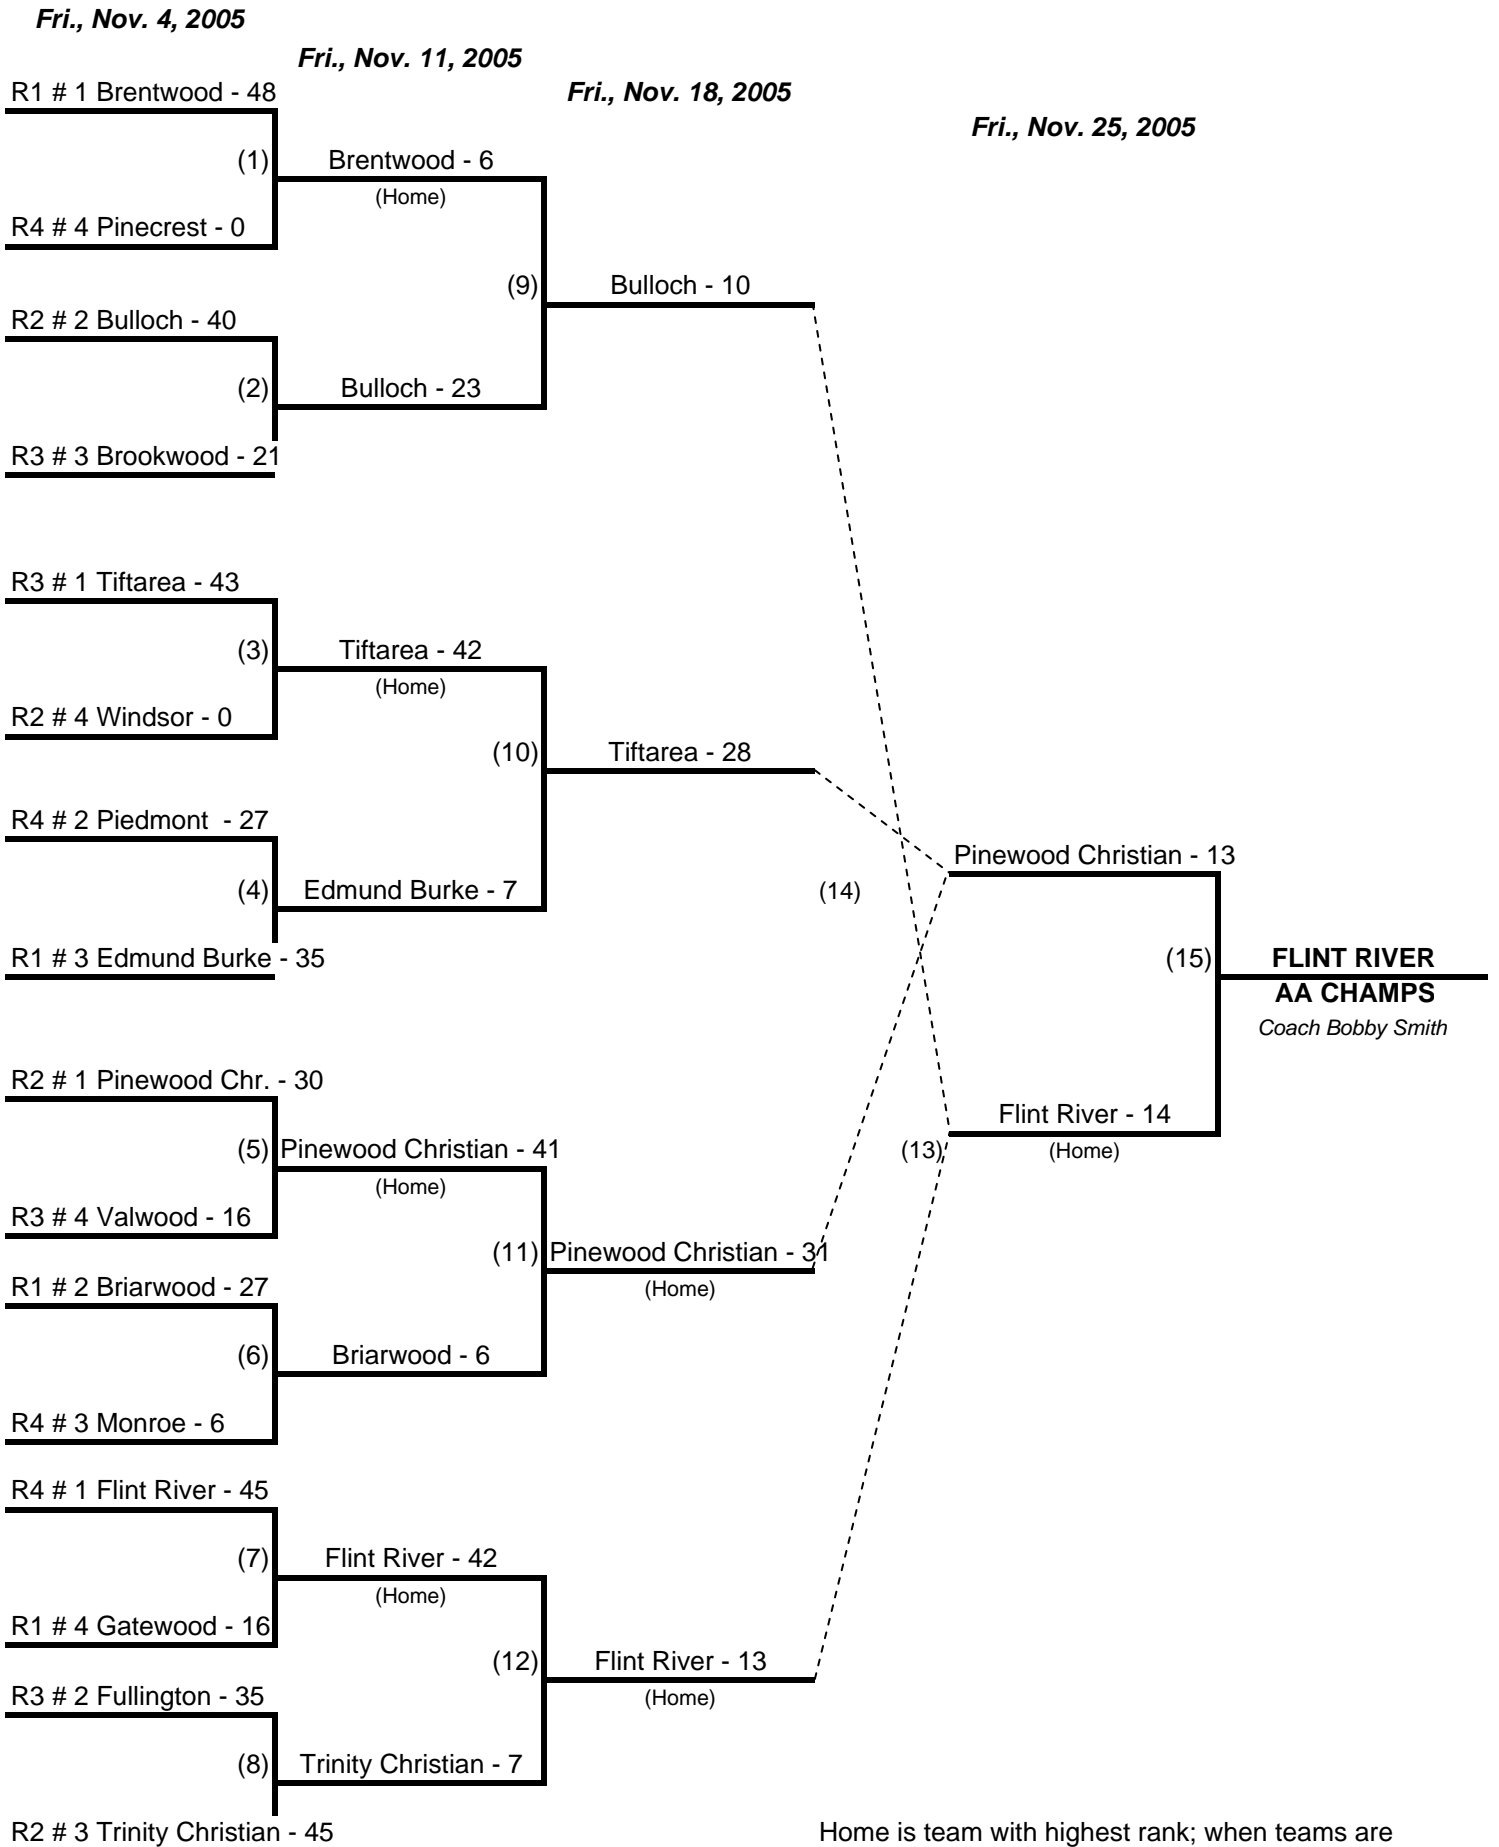

2005 STATE FOOTBALL BRACKETS

AA

Home is team with highest rank; when teams are equally ranked, Home is as shown on brackets.