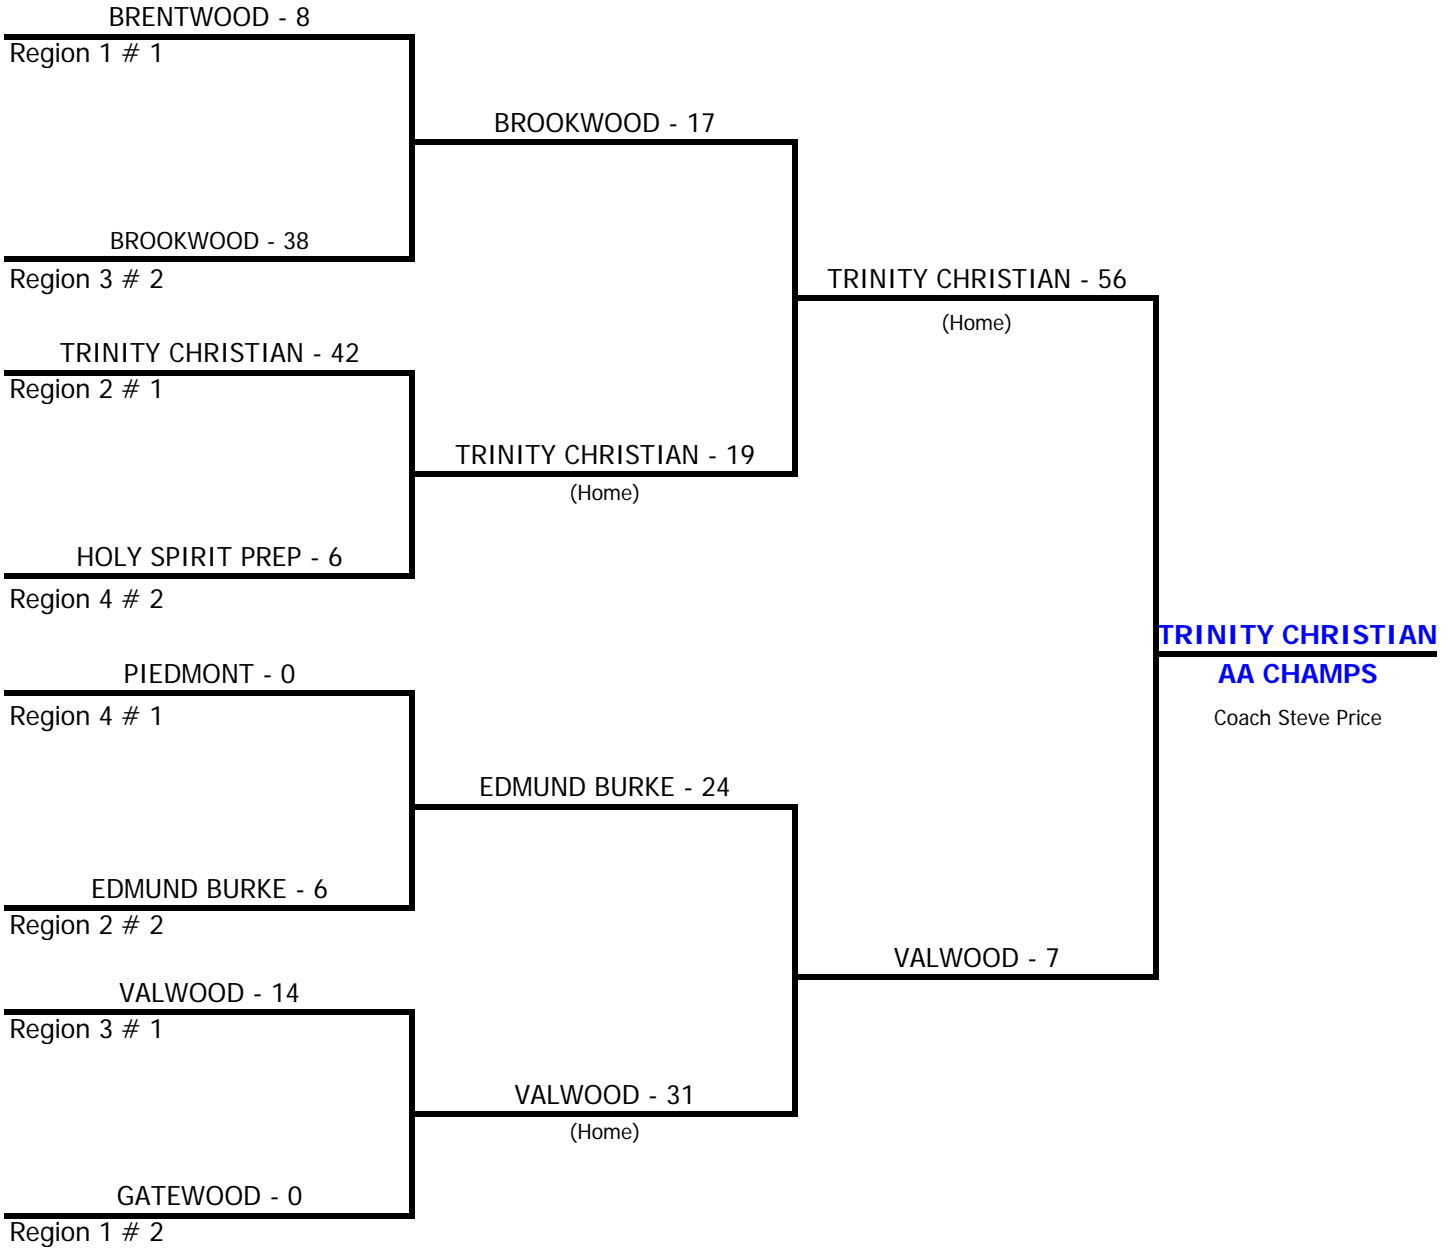

CLASS AA GISA FOOTBALL BRACKETS 2006 - 2007

1st Round

November 17, 2006

Semi-Finals

November 24, 2006

Finals

December 1, 2006

**Higher Seeded Team is HOME Team throughout Play-Offs.
If equal ranked teams meet in Finals, HOME is determined by bracket.**