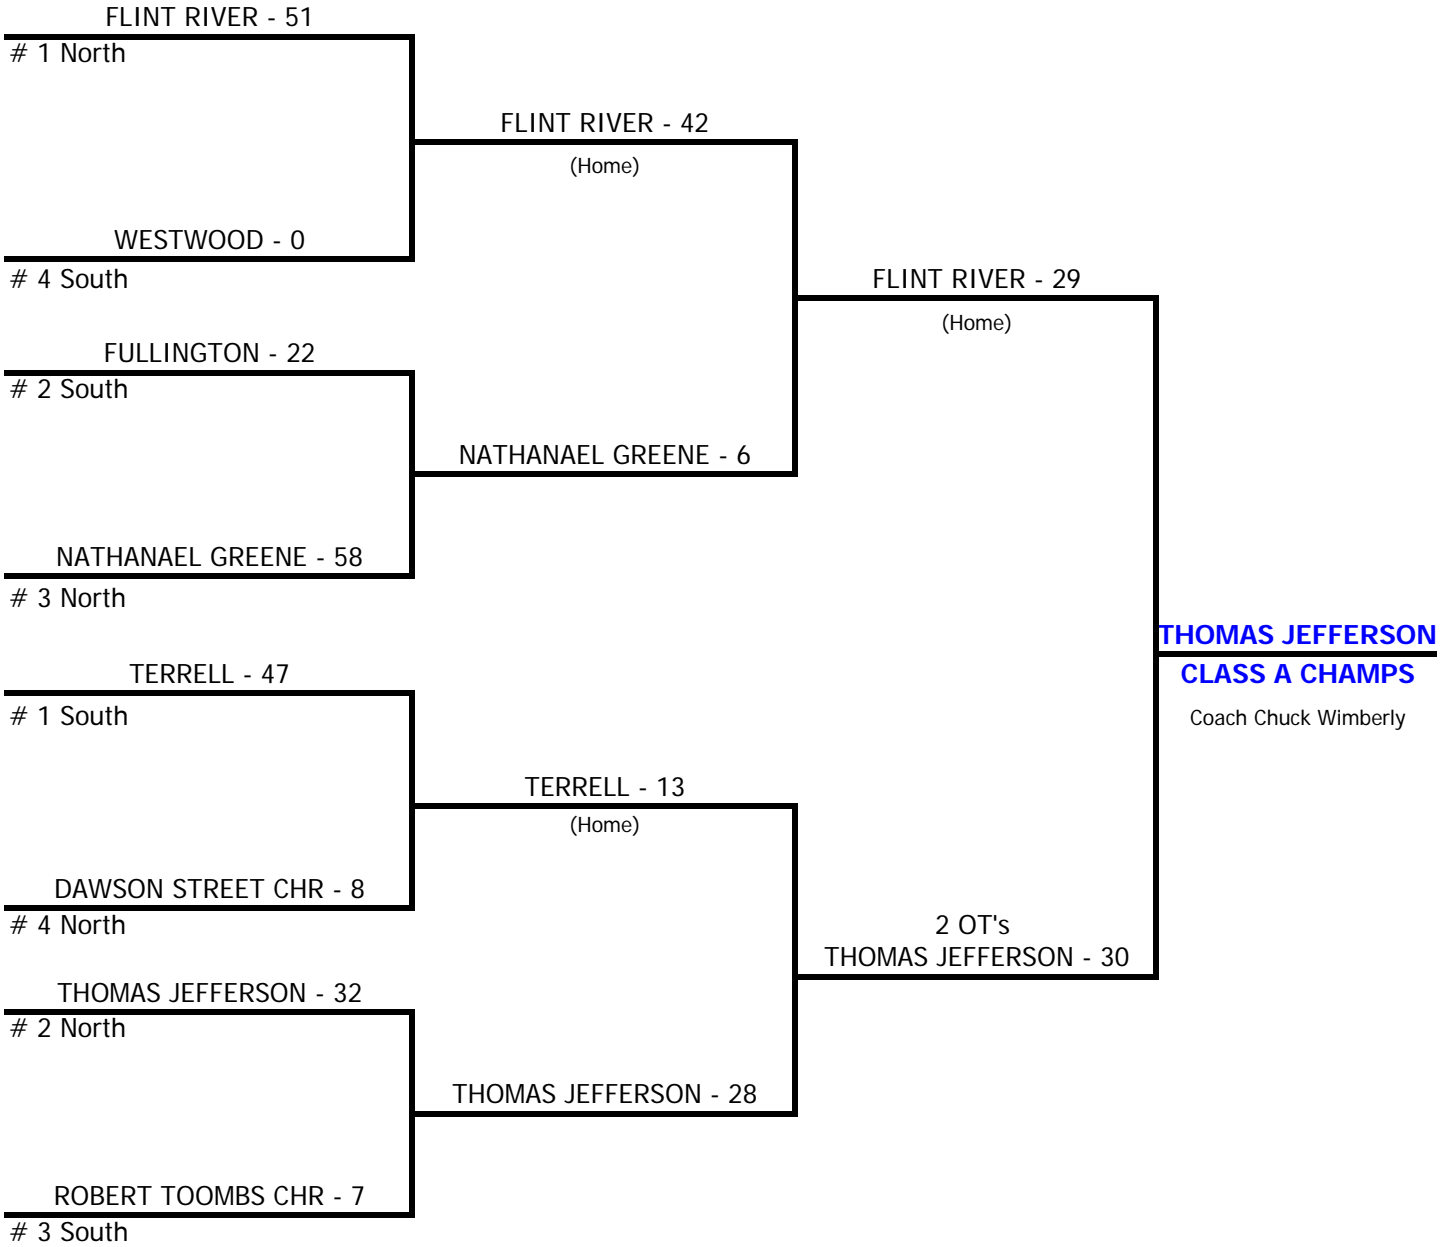

CLASS A GISA FOOTBALL BRACKETS 2006 - 2007

1st Round
November 17, 2006

Semi-Finals
November 24, 2006

Finals
December 1, 2006

**Higher Seeded Team is HOME Team throughout Play-Offs.
If equal ranked teams meet in Finals, HOME is determined by bracket.**