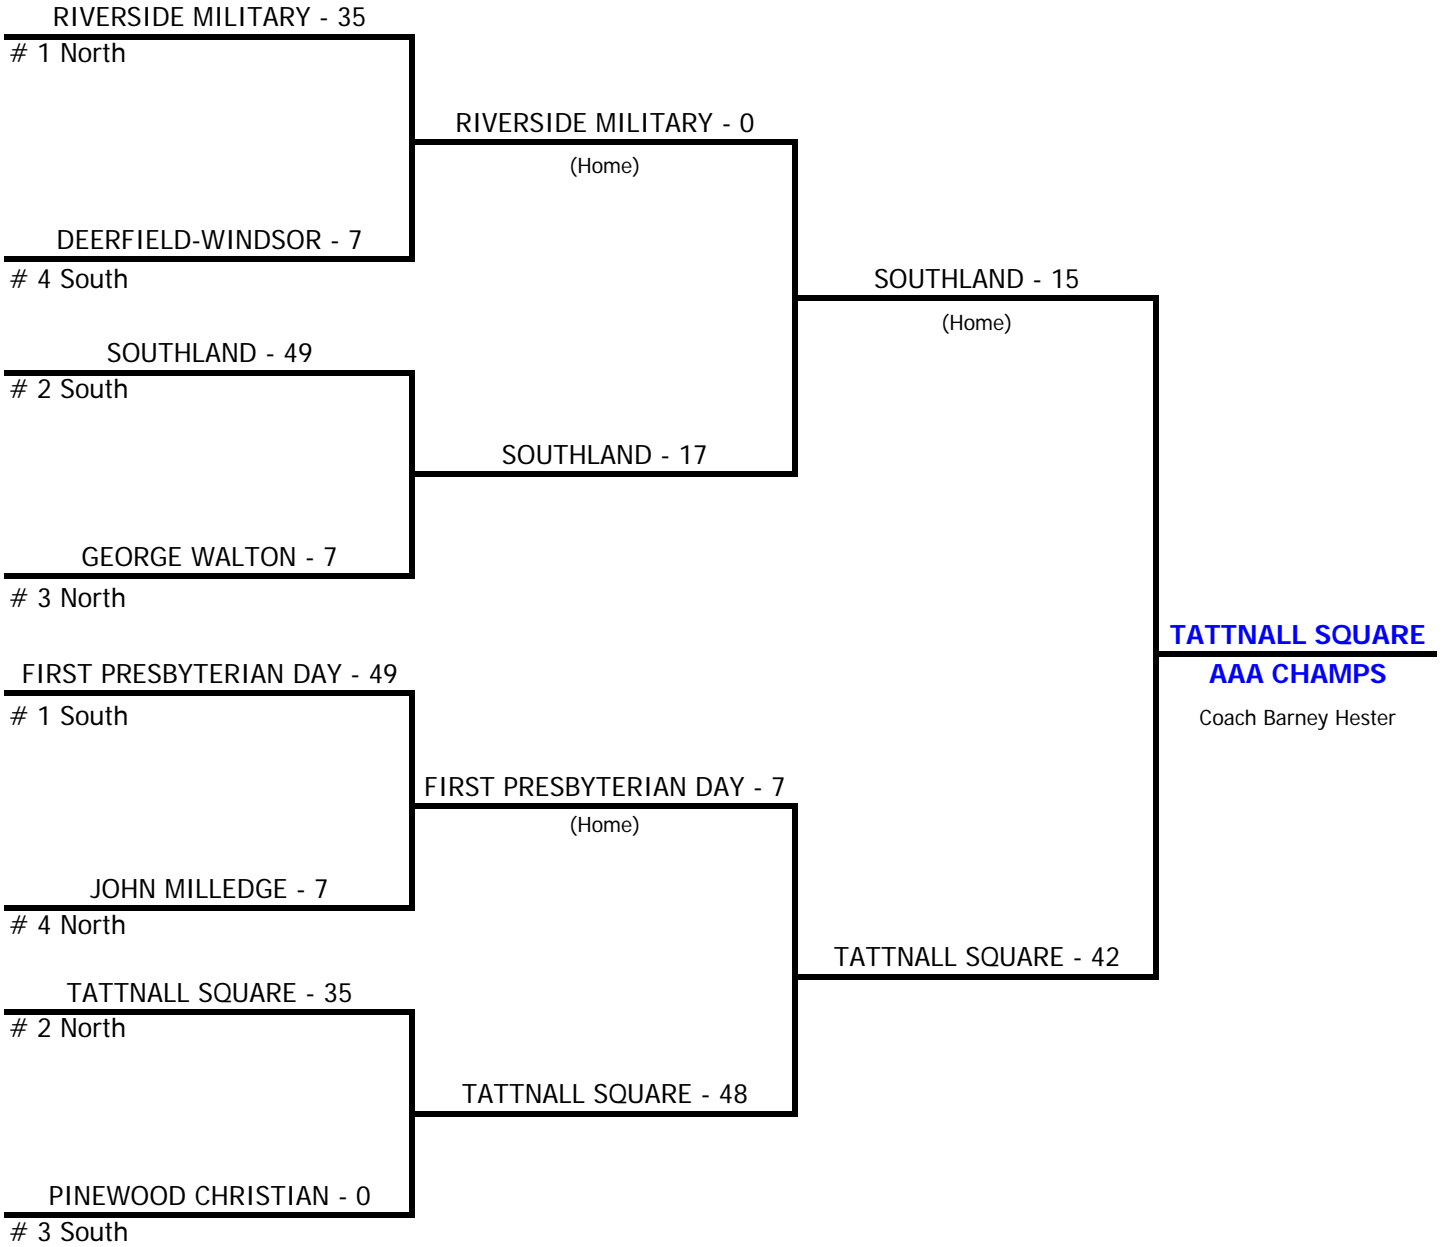

CLASS AAA GISA FOOTBALL BRACKETS 2006 - 2007

1st Round
November 17, 2006

Semi-Finals
November 24, 2006

Finals
December 1, 2006

**Higher Seeded Team is HOME Team throughout Play-Offs.
If equal ranked teams meet in Finals, HOME is determined by bracket.**