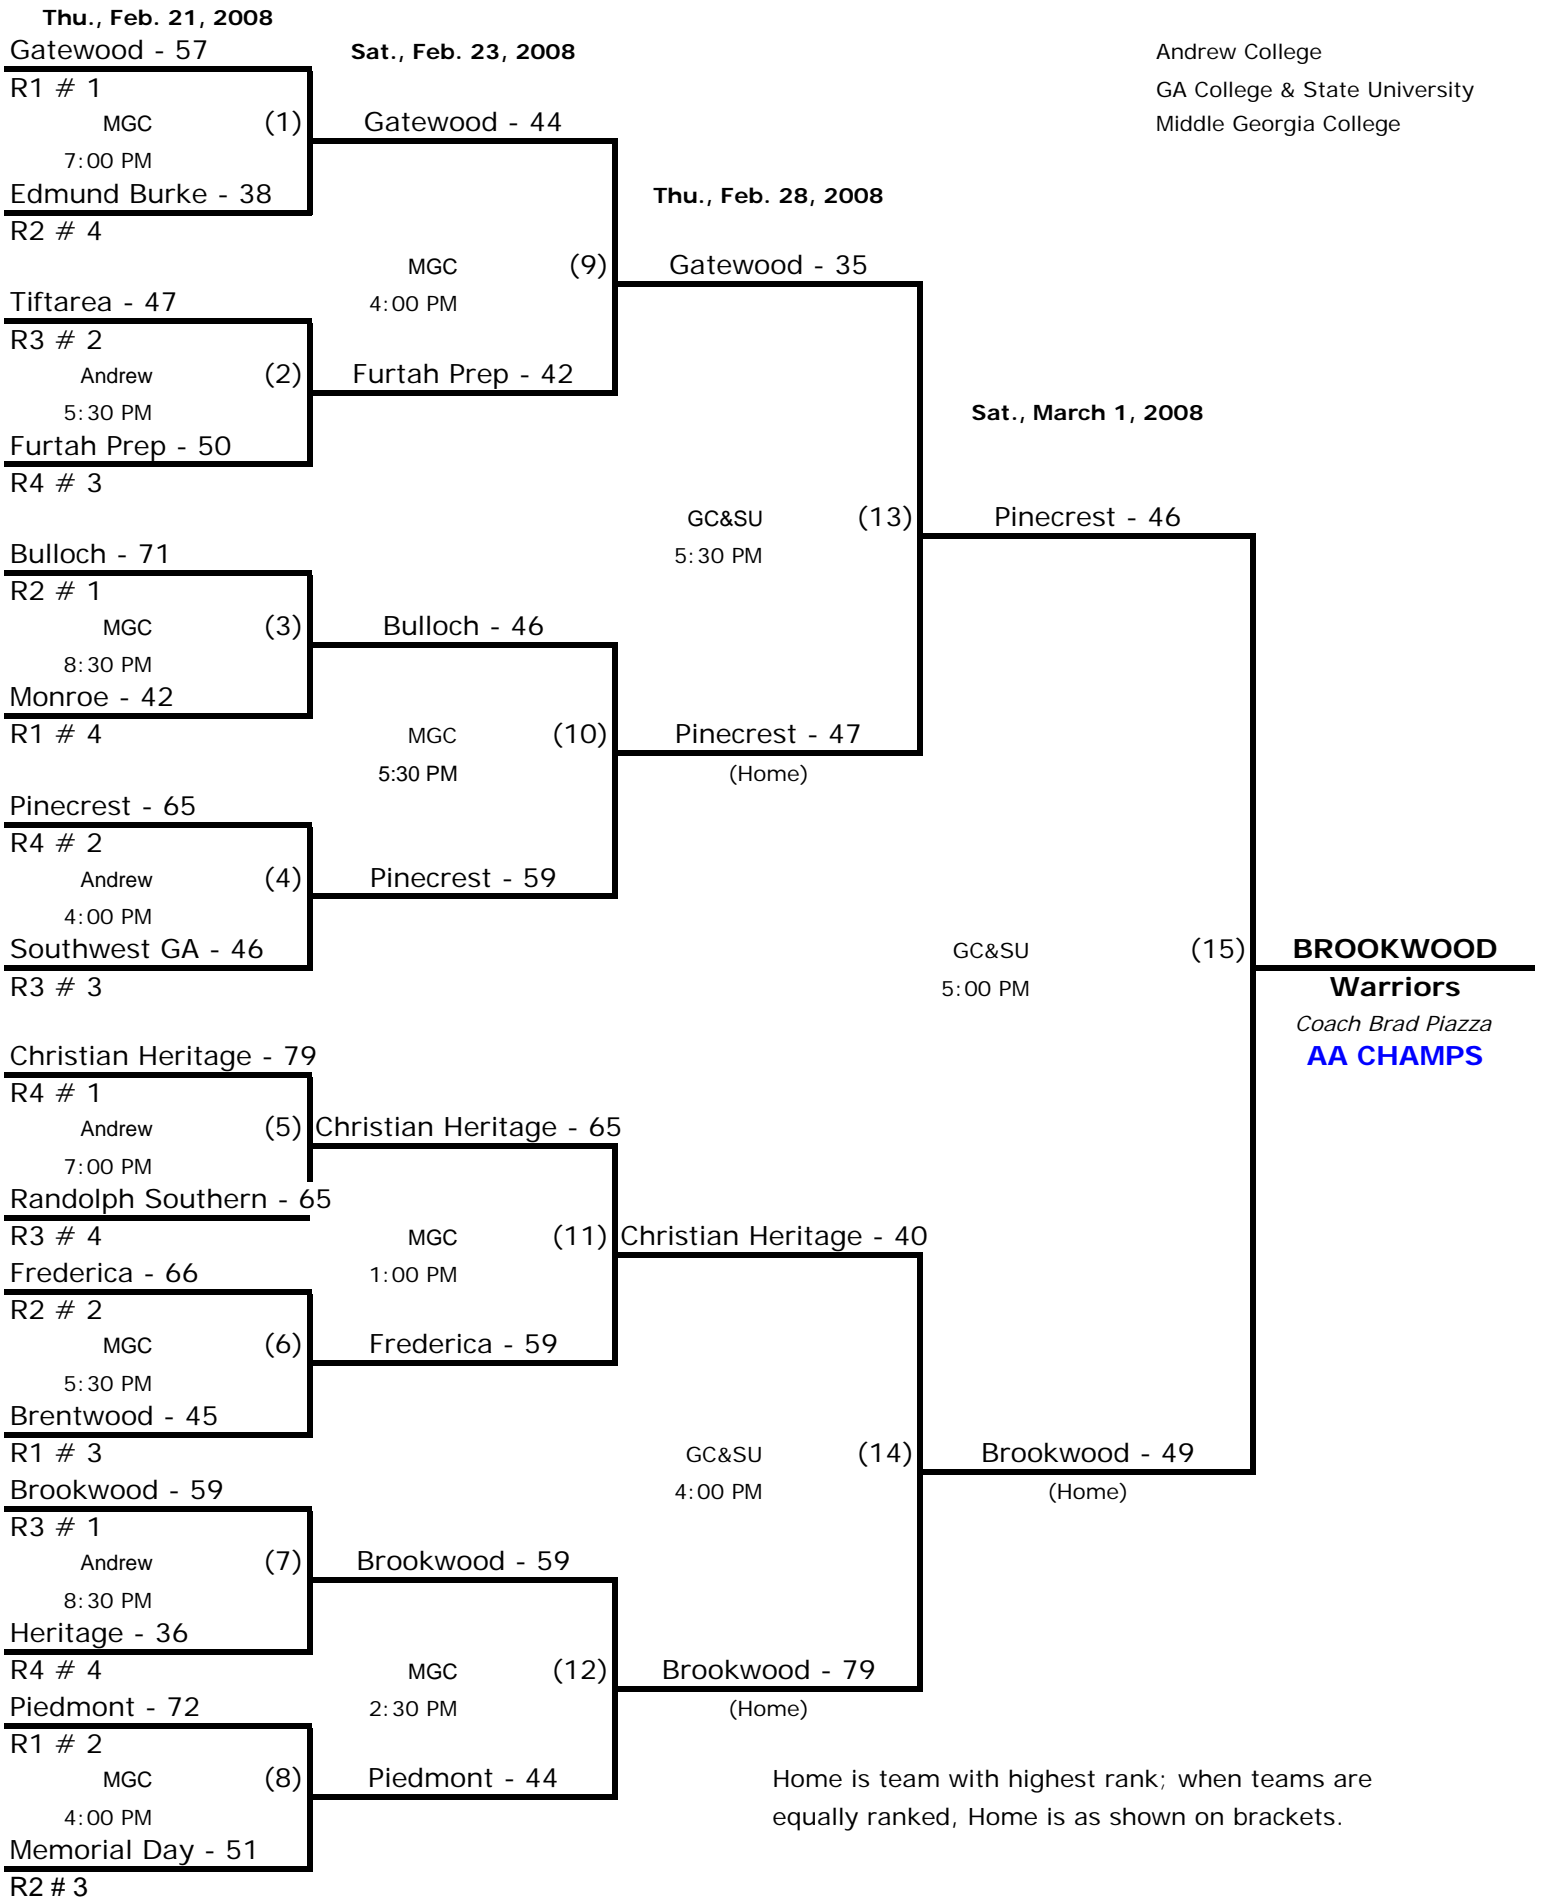

2008 GISA STATE BASKETBALL TOURNAMENT BRACKETS

Class AA BOYS

2008 GISA STATE BASKETBALL TOURNAMENT BRACKETS

Class AAA GIRLS

Wed., Feb. 20, 2008

George Walton - 12

R1 # 1
 FPD (1)
 7:00 PM
 Central Fellowship - 32