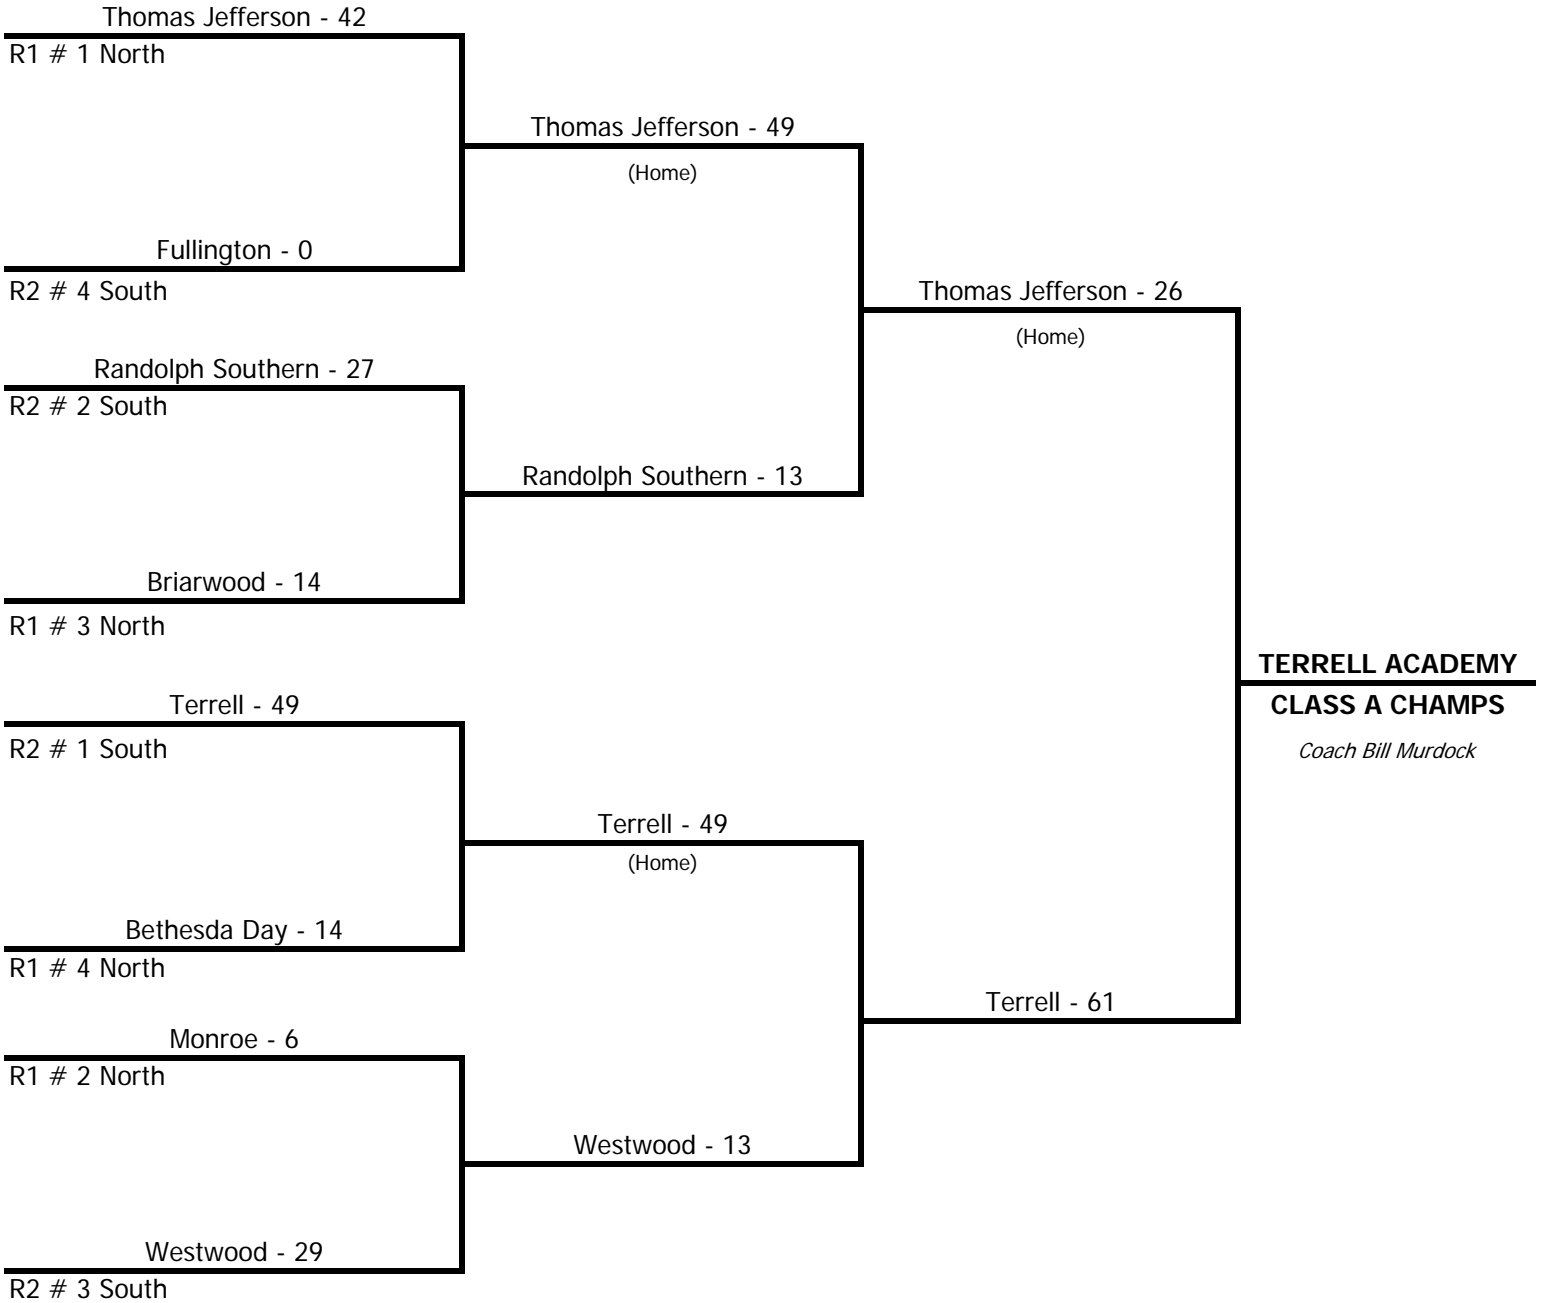

CLASS A GISA FOOTBALL BRACKETS 2008 - 2009

1st Round

November 14, 2008

Semi-Finals

November 21, 2008

Finals

November 28, 2008

**Higher Seeded Team is HOME Team throughout Play-Offs.
If equal ranked teams meet in Finals, HOME is determined by bracket.**