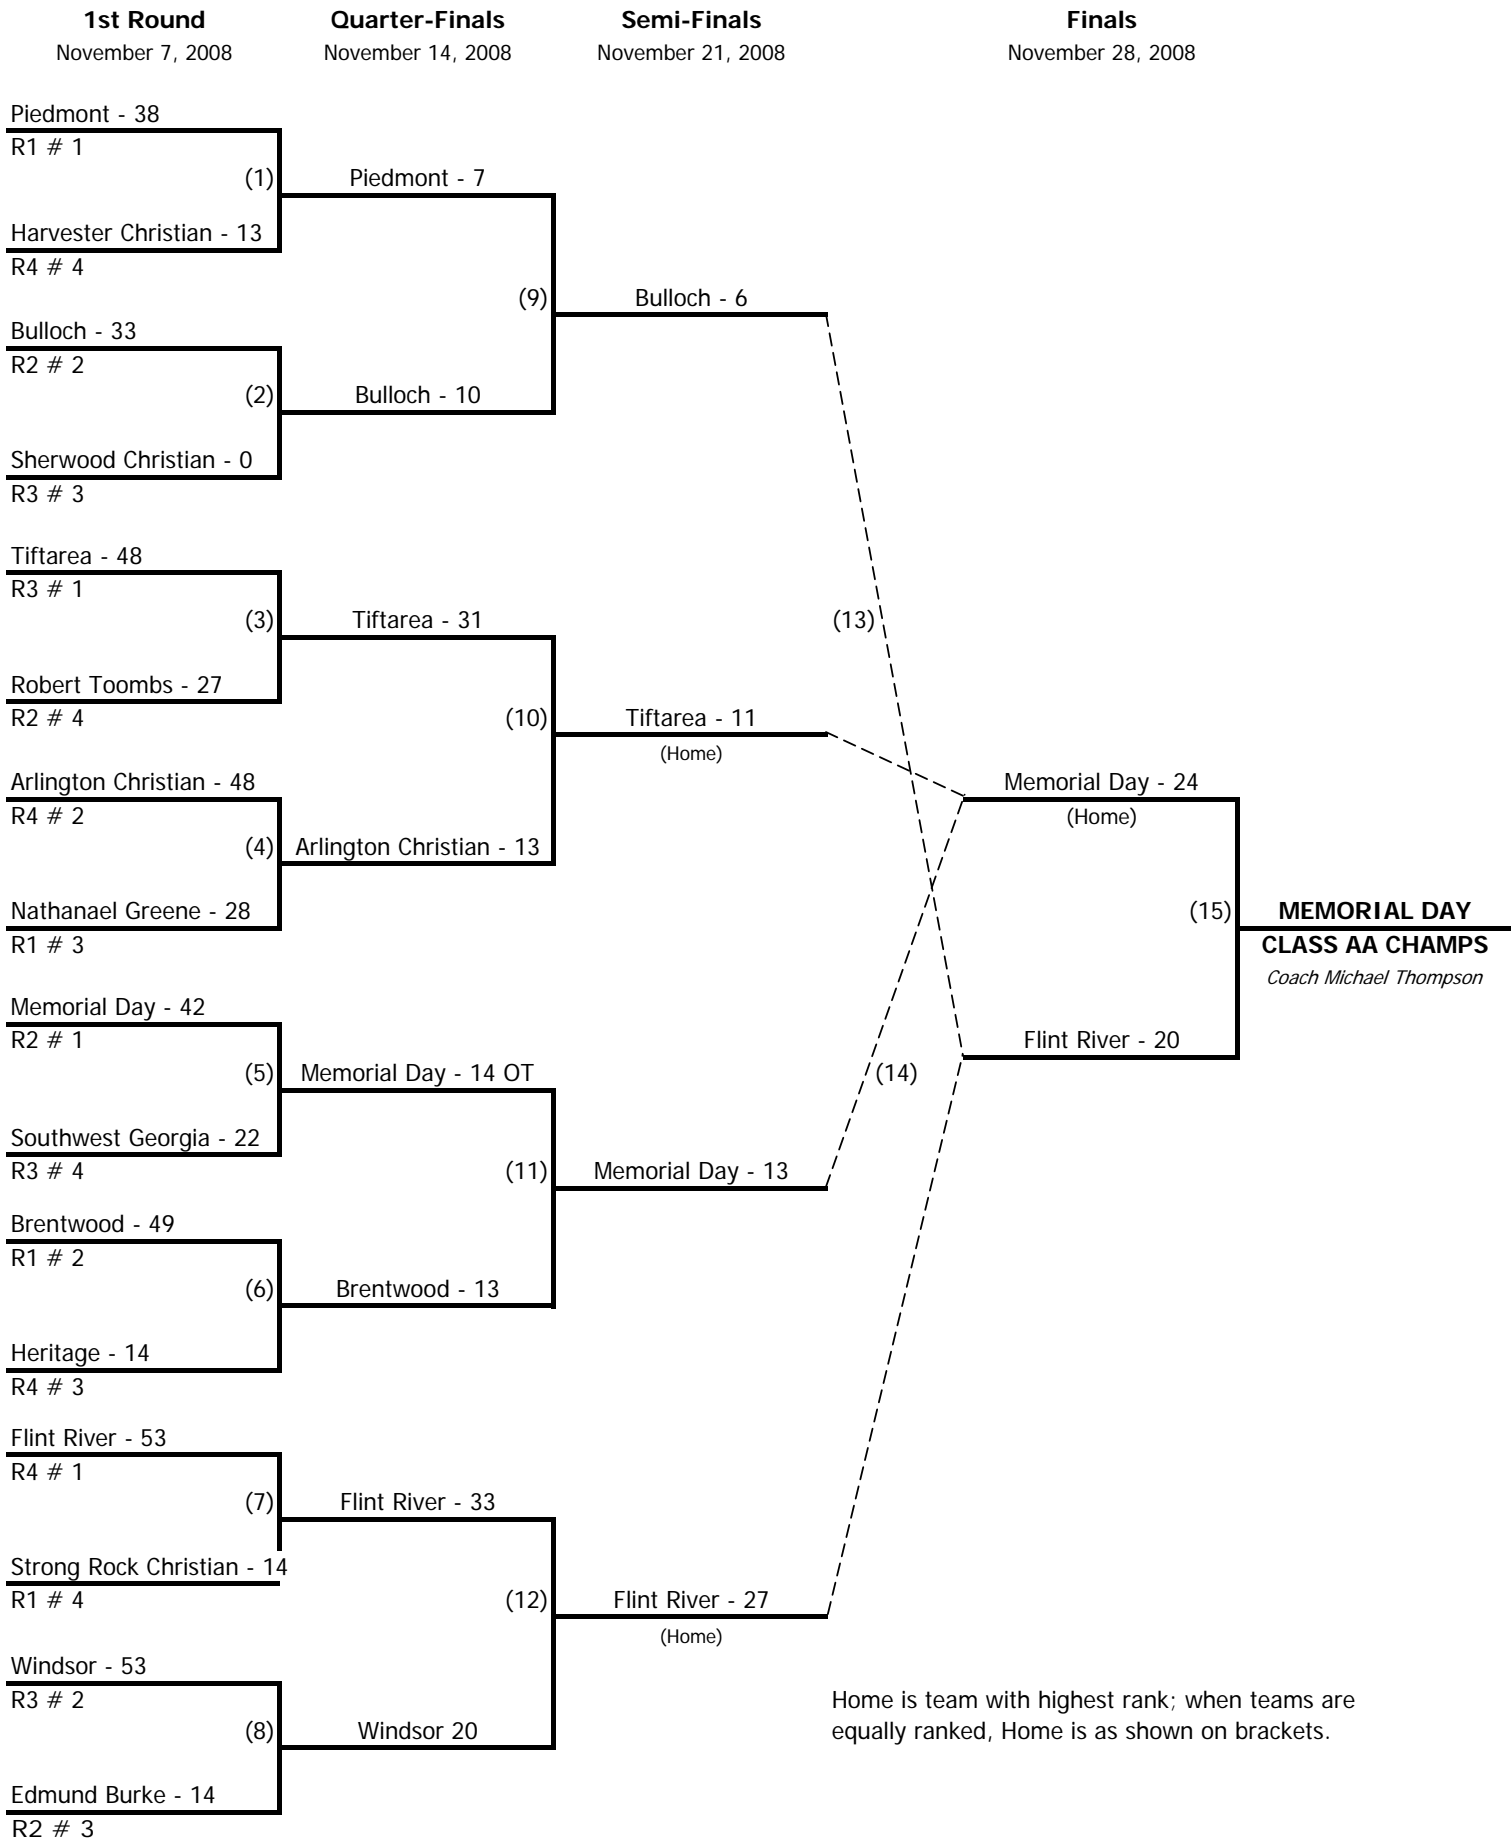

CLASS AA 2008 GISA STATE FOOTBALL BRACKETS