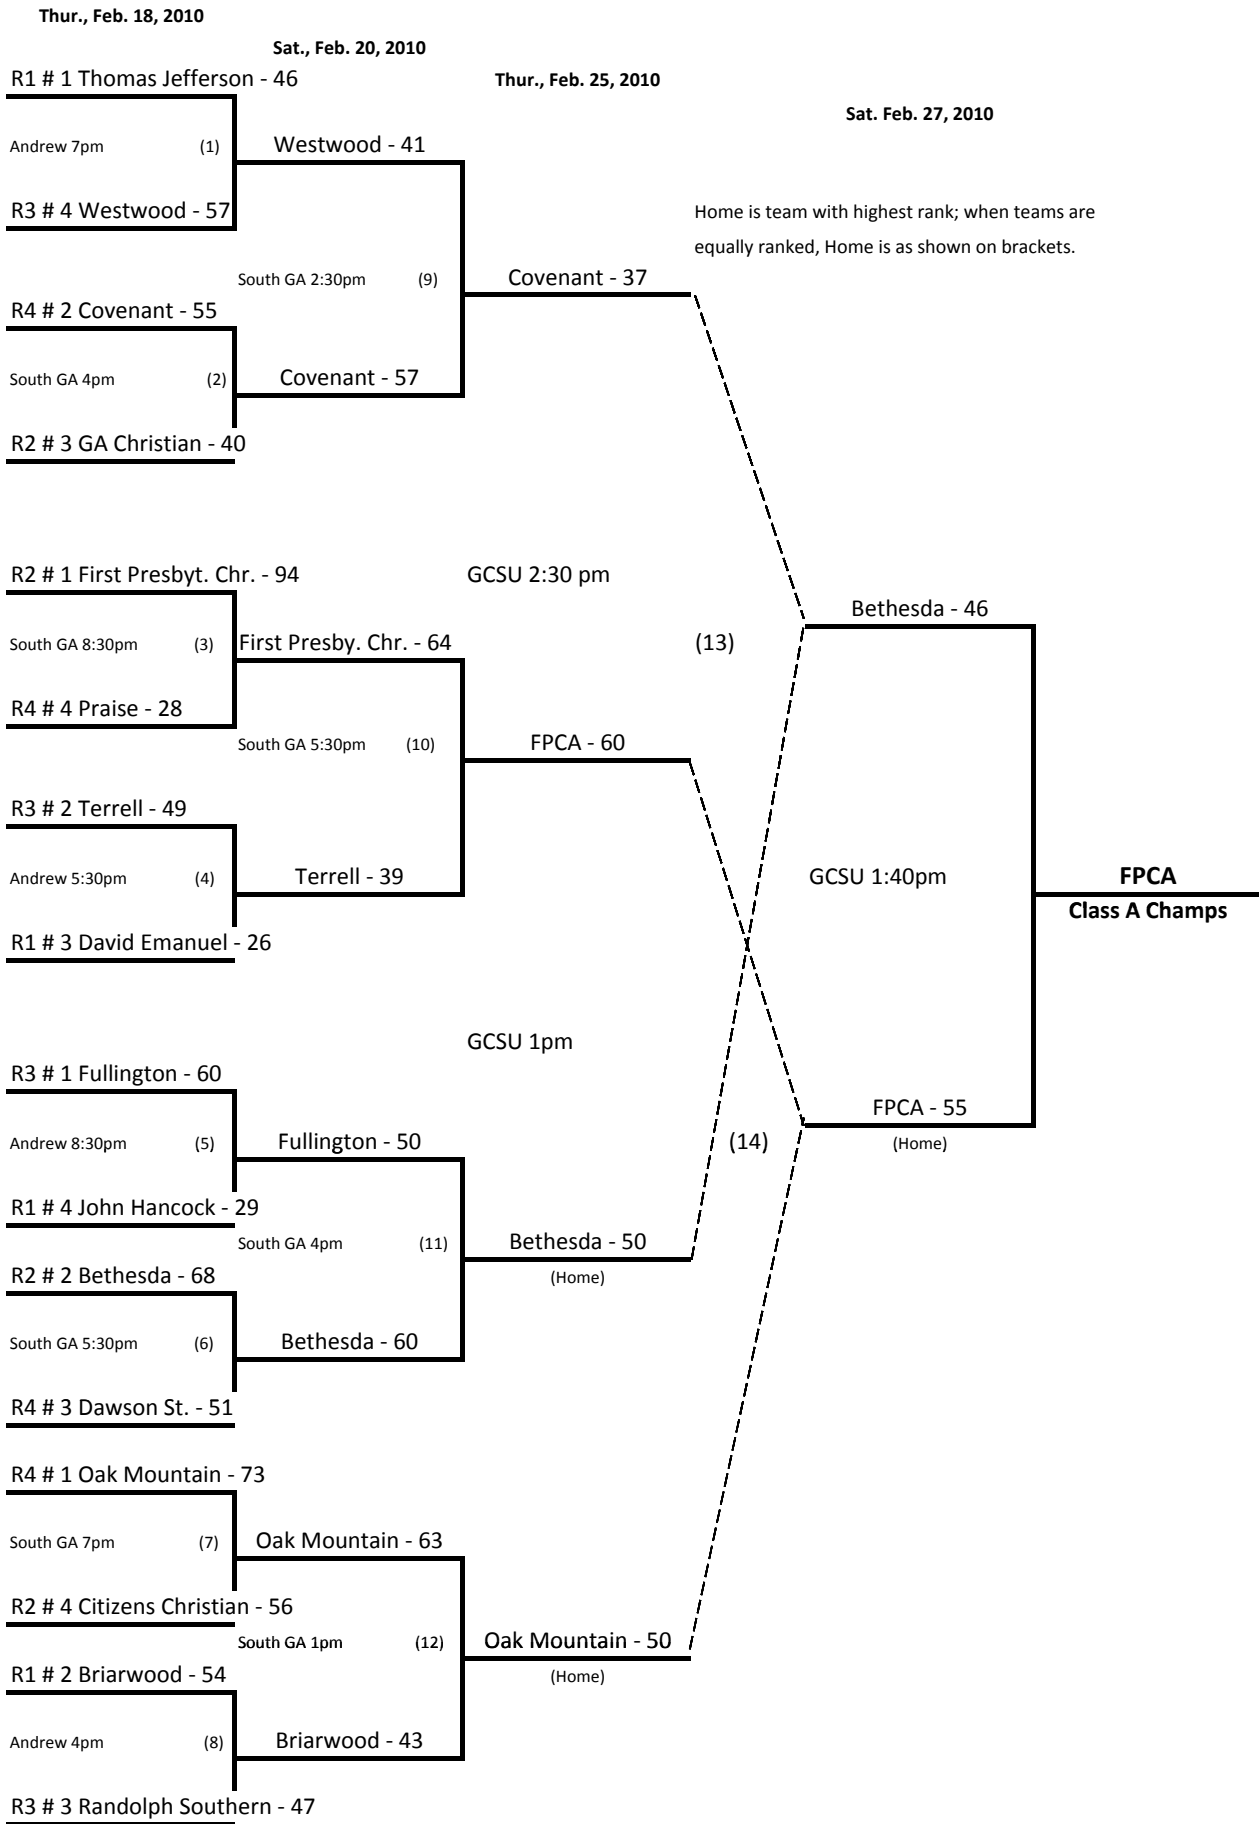

2010 GISA STATE BASKETBALL TOURNAMENT

Class A BOYS