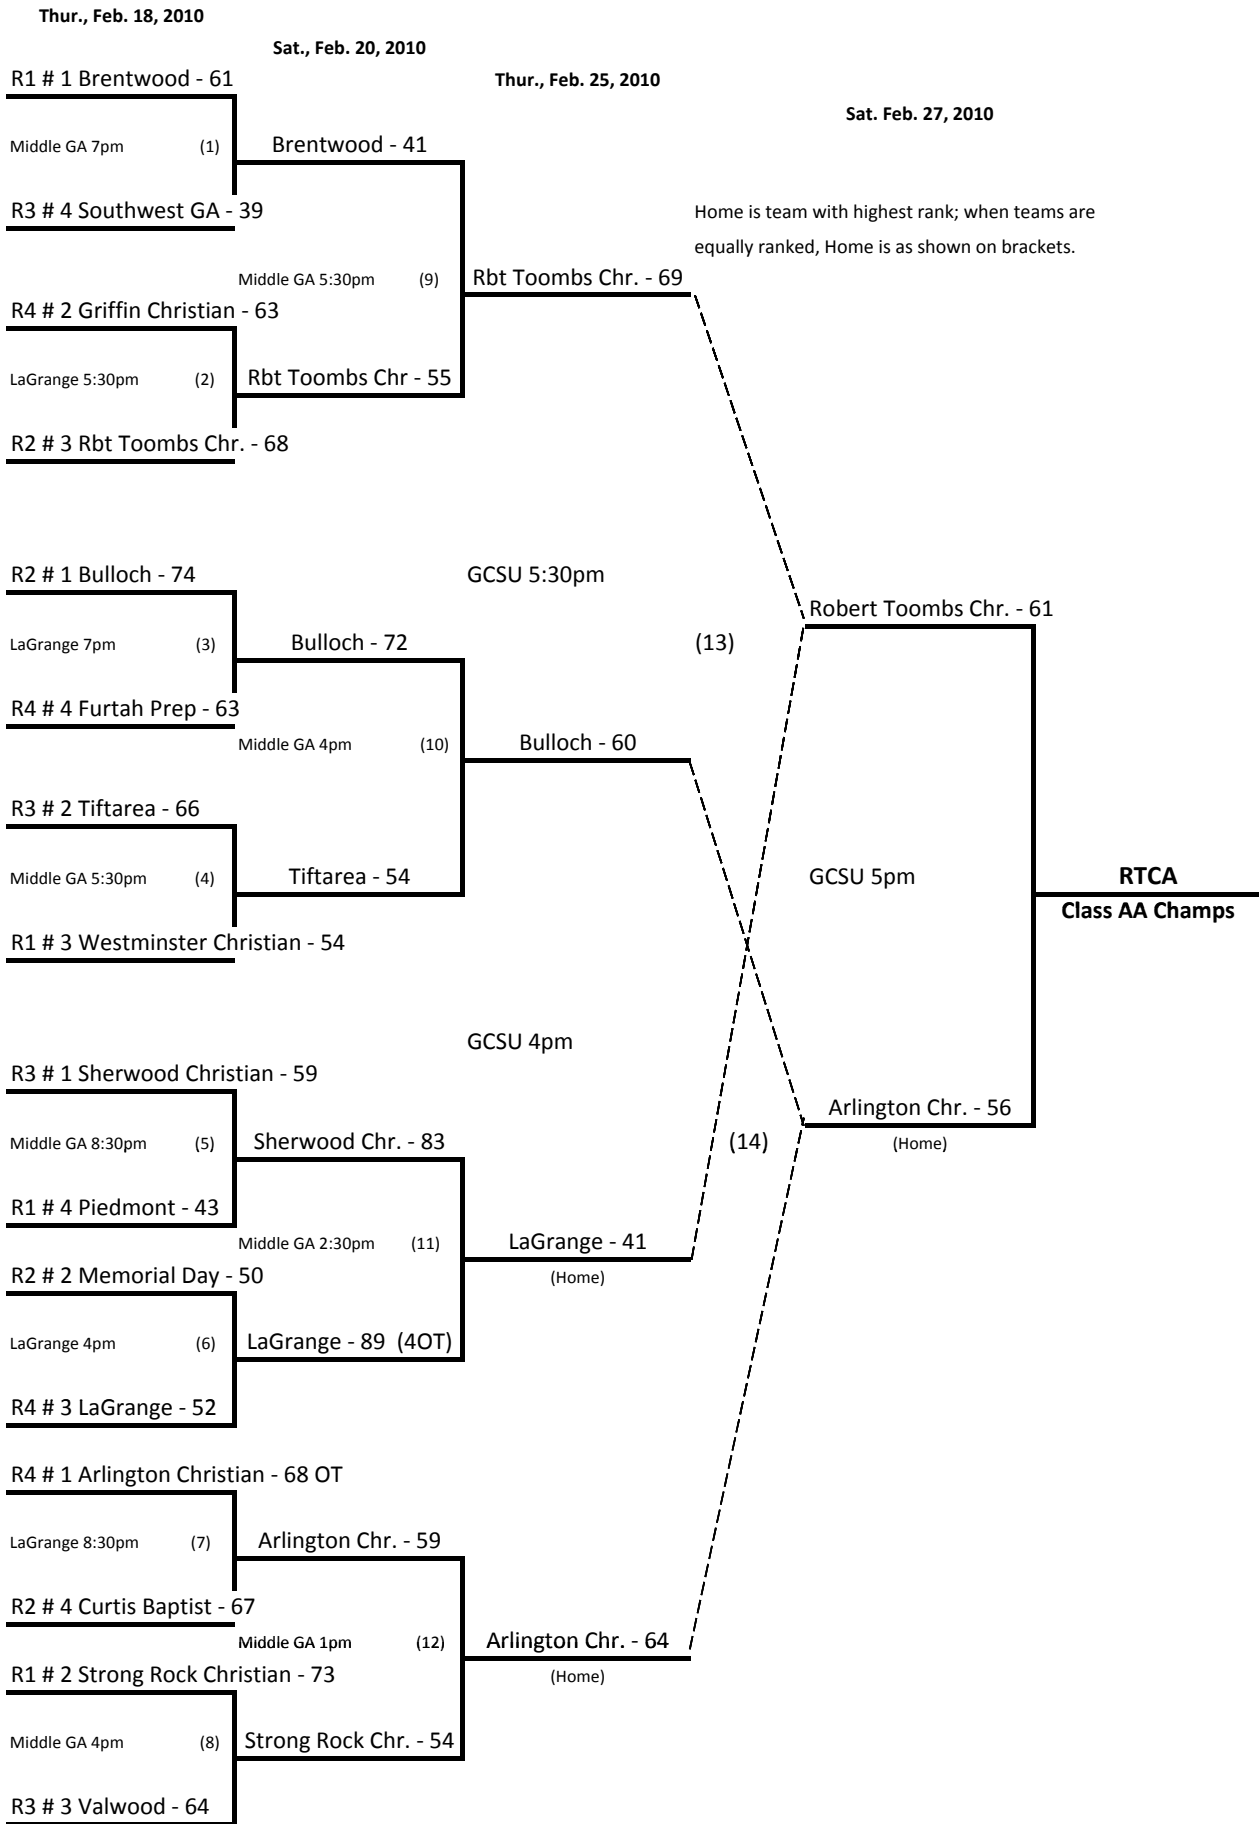

**Class AA BOYS**

**2010 GISA STATE BASKETBALL TOURNAMENT**  
**Class AAA GIRLS**

Wed., Feb. 17, 2010

Fri., Feb. 19, 2010

Fri., Feb. 26, 2010

Sat. Feb. 27, 2010

R1 # 1 George Walton - 48

FPD 7pm (1)