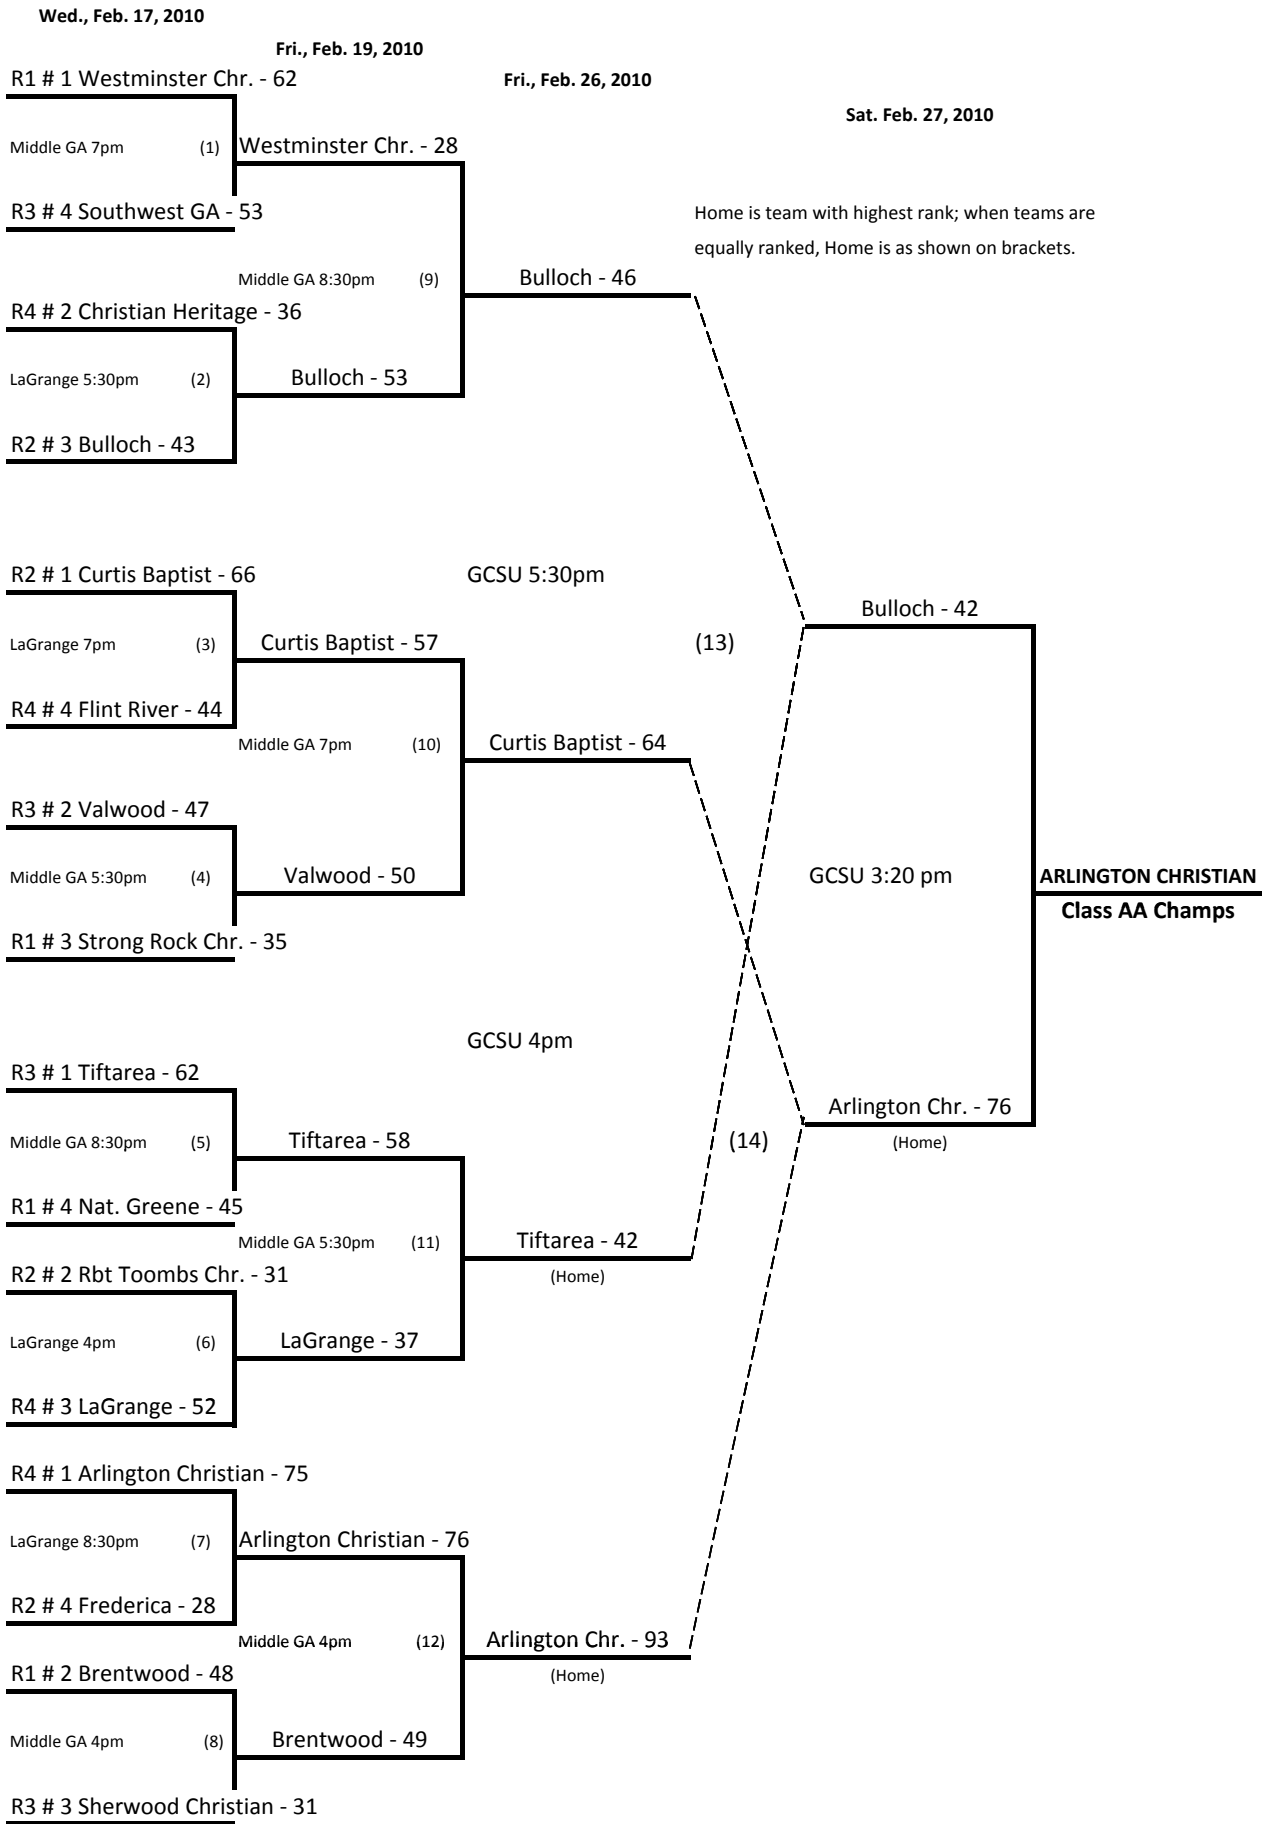

2010 GISA STATE BASKETBALL TOURNAMENT

Class AA GIRLS