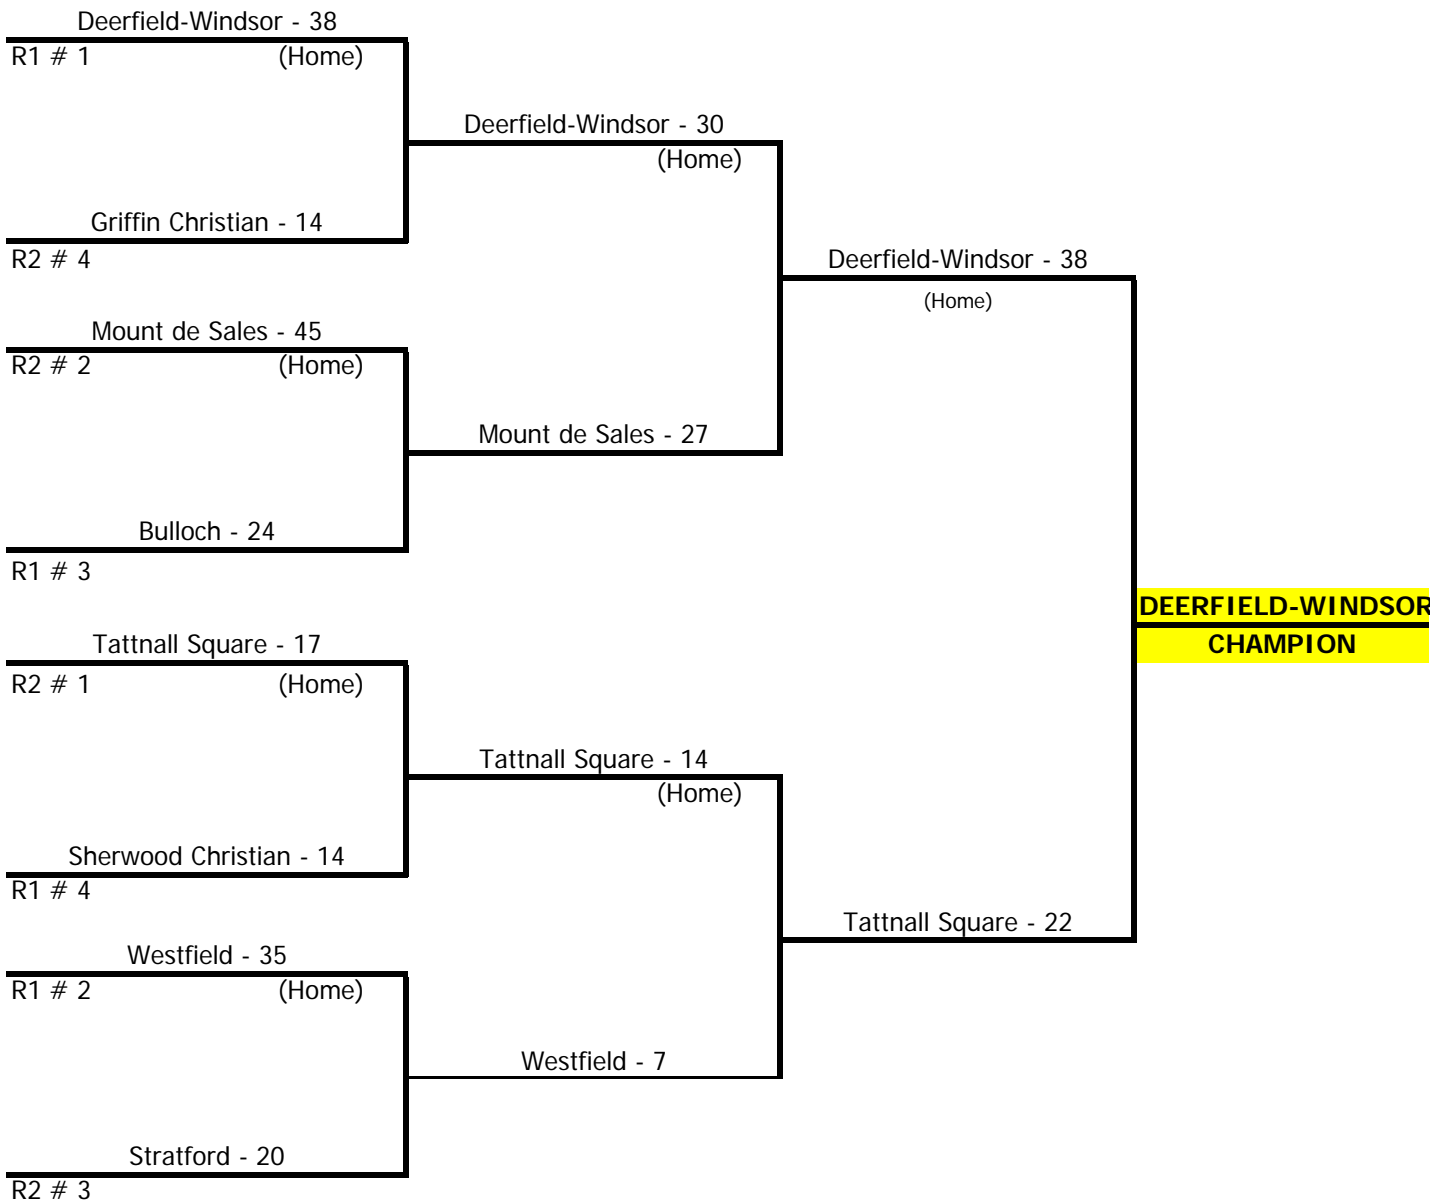

**Higher Seeded Team is HOME Team throughout Play-Offs.
If equal ranked teams meet in Finals, HOME is determined by bracket.**