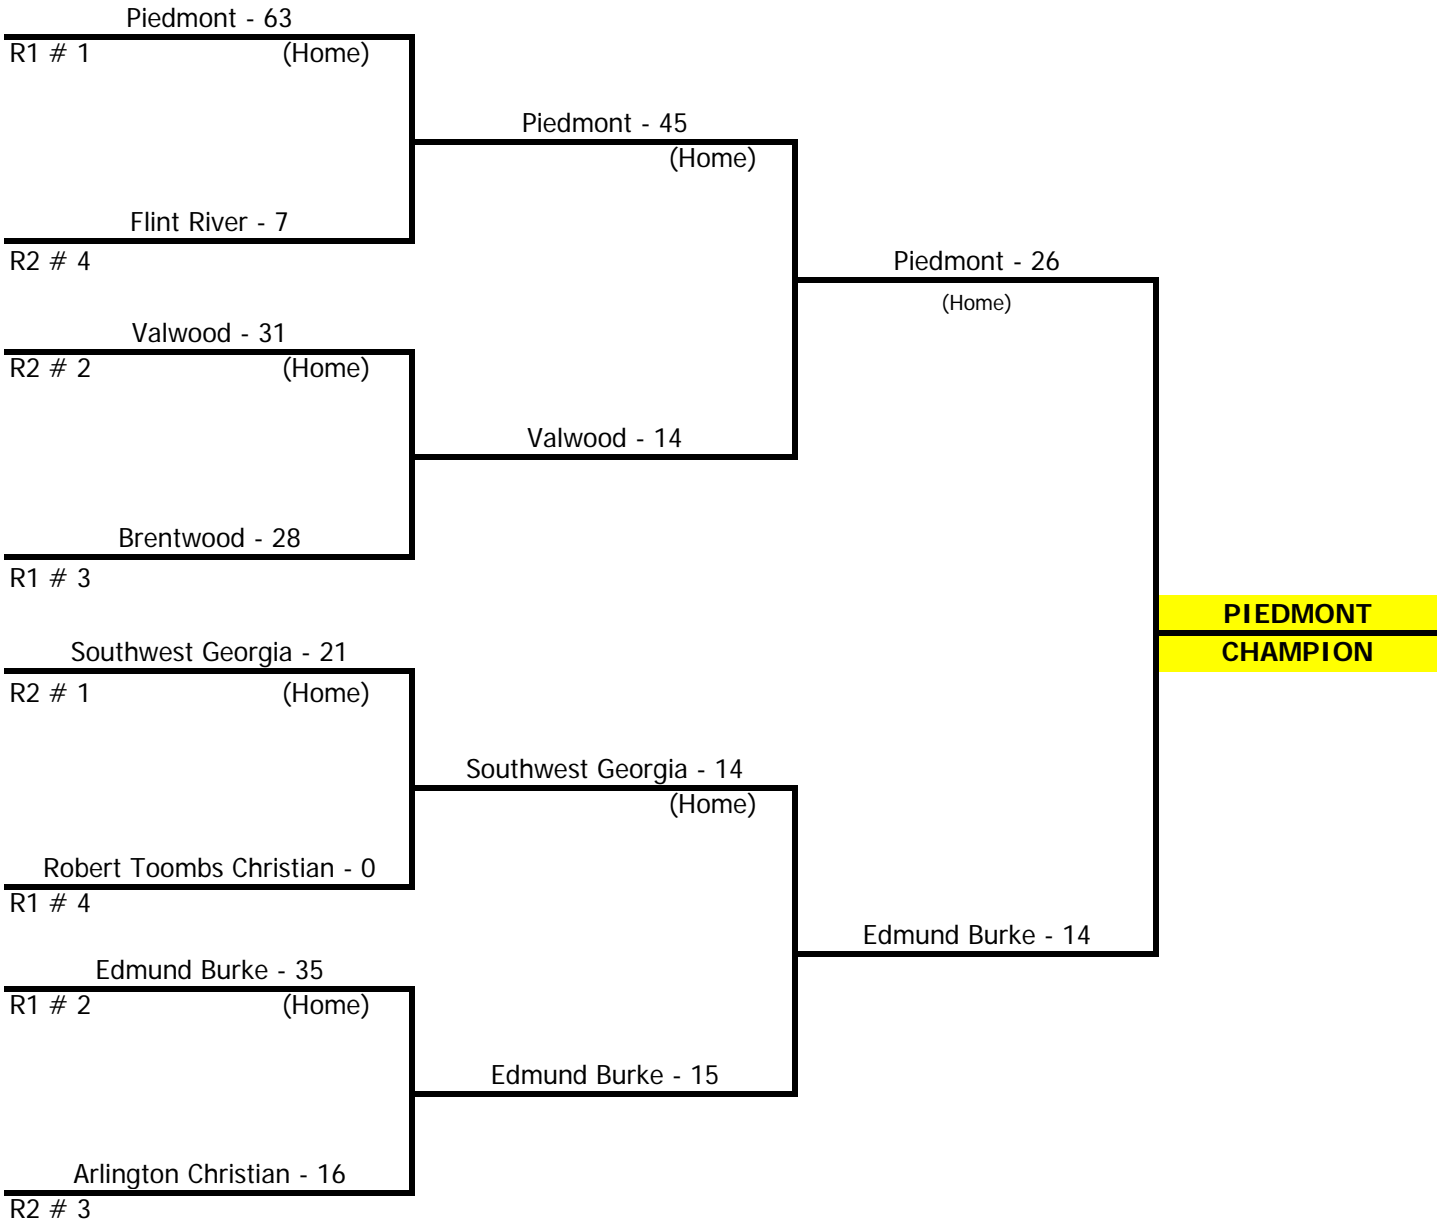

2010 GISA FOOTBALL BRACKETS

Class AA

1st Round
November 12, 2010

Semi-Finals
November 19, 2010

Finals
November 26, 2010

**Higher Seeded Team is HOME Team throughout Play-Offs.
If equal ranked teams meet in Finals, HOME is determined by bracket.**