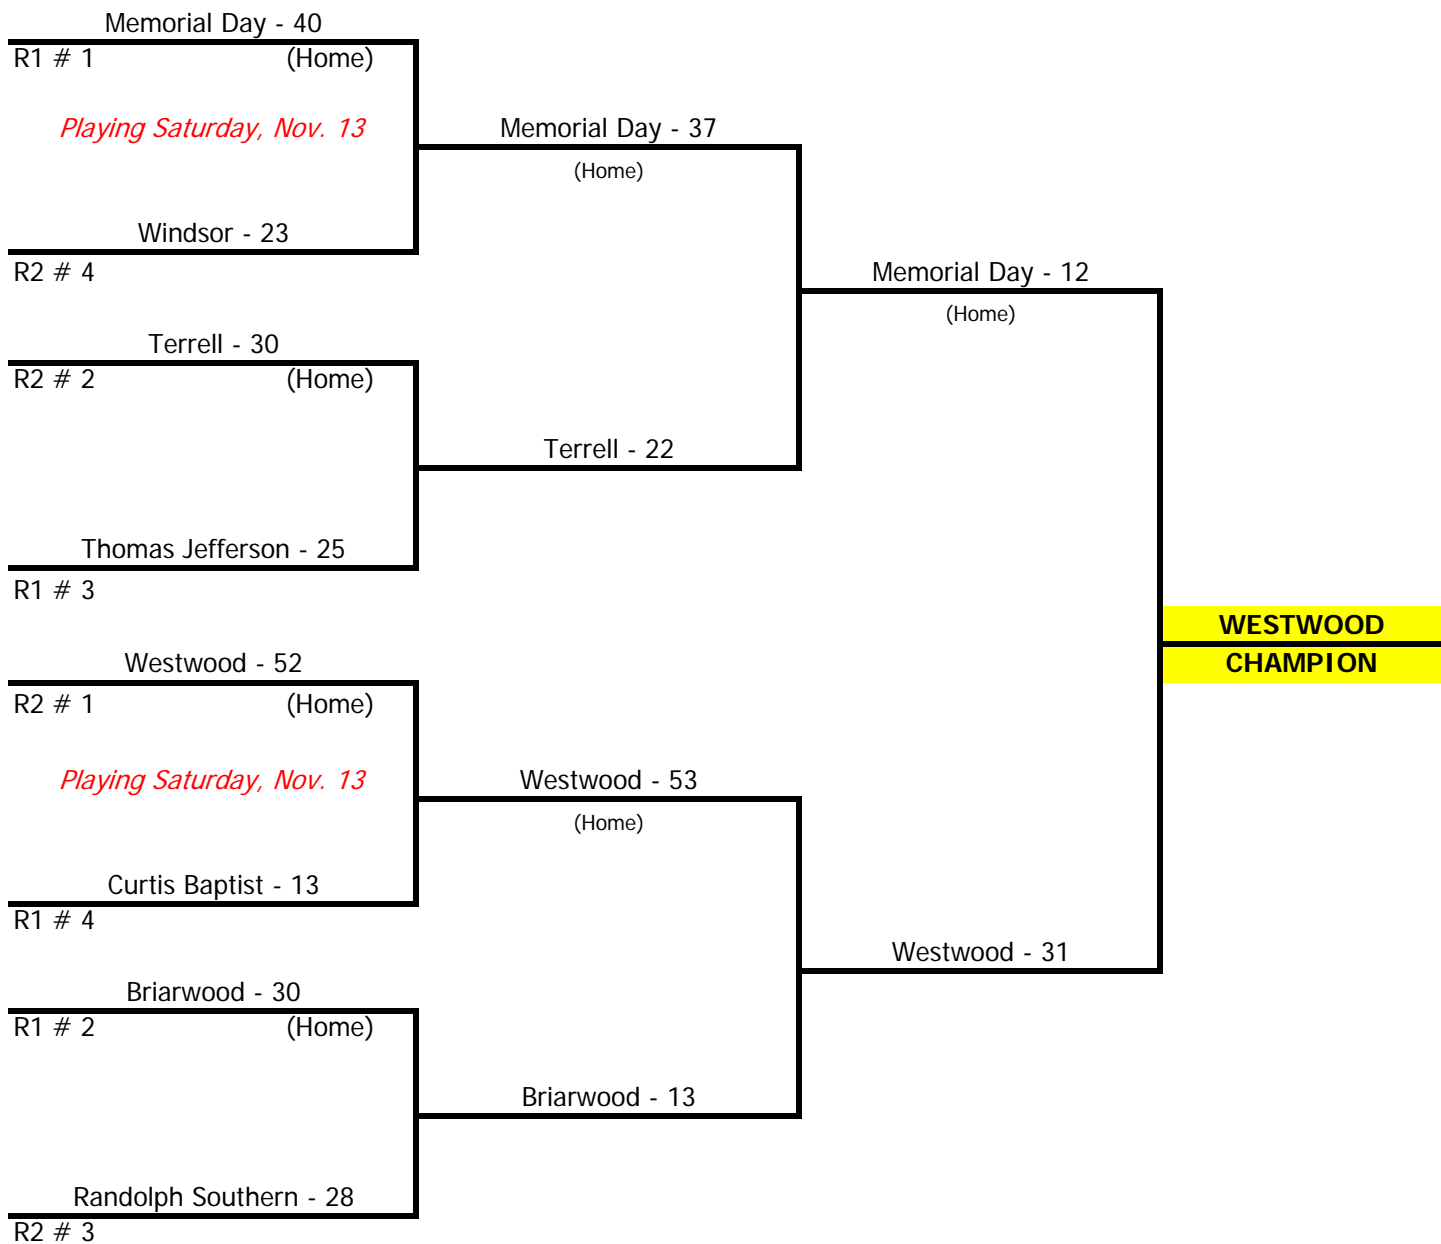

2010 GISA FOOTBALL BRACKETS

Class A

1st Round

November 12, 2010

Semi-Finals

November 19, 2010

Finals

November 26, 2010

**Higher Seeded Team is HOME Team throughout Play-Offs.
If equal ranked teams meet in Finals, HOME is determined by bracket.**