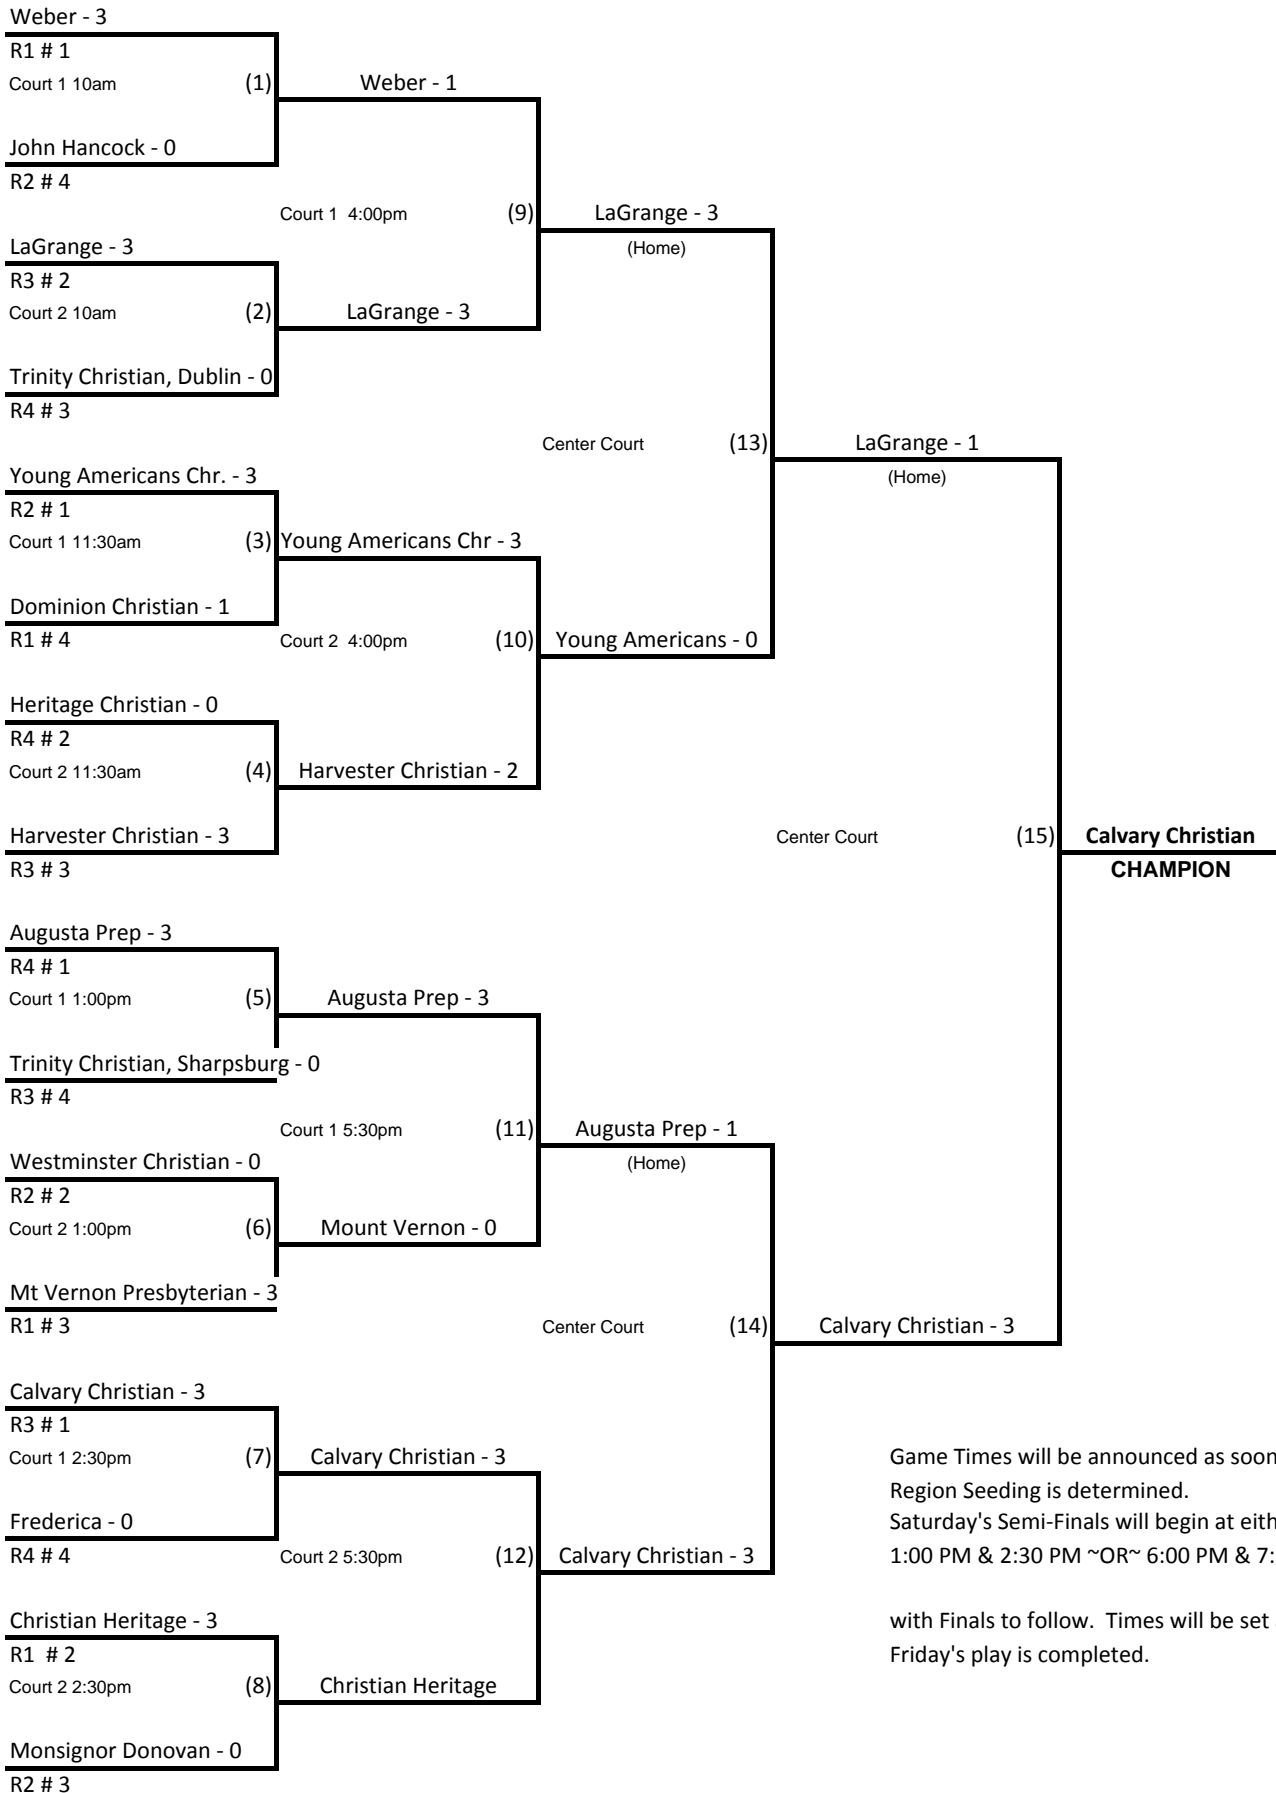

V O L L E Y B A L L

ALL-REGION 2010

2010 GISA STATE VOLLEYBALL TOURNAMENT

Friday, October 22 & Saturday, October 23, 2010

Hosted by Augusta Preparatory Day School

Friday, October 22

Saturday, October 23

Game Times will be announced as soon as Region Seeding is determined. Saturday's Semi-Finals will begin at either 1:00 PM & 2:30 PM ~OR~ 6:00 PM & 7:30 PM with Finals to follow. Times will be set after Friday's play is completed.