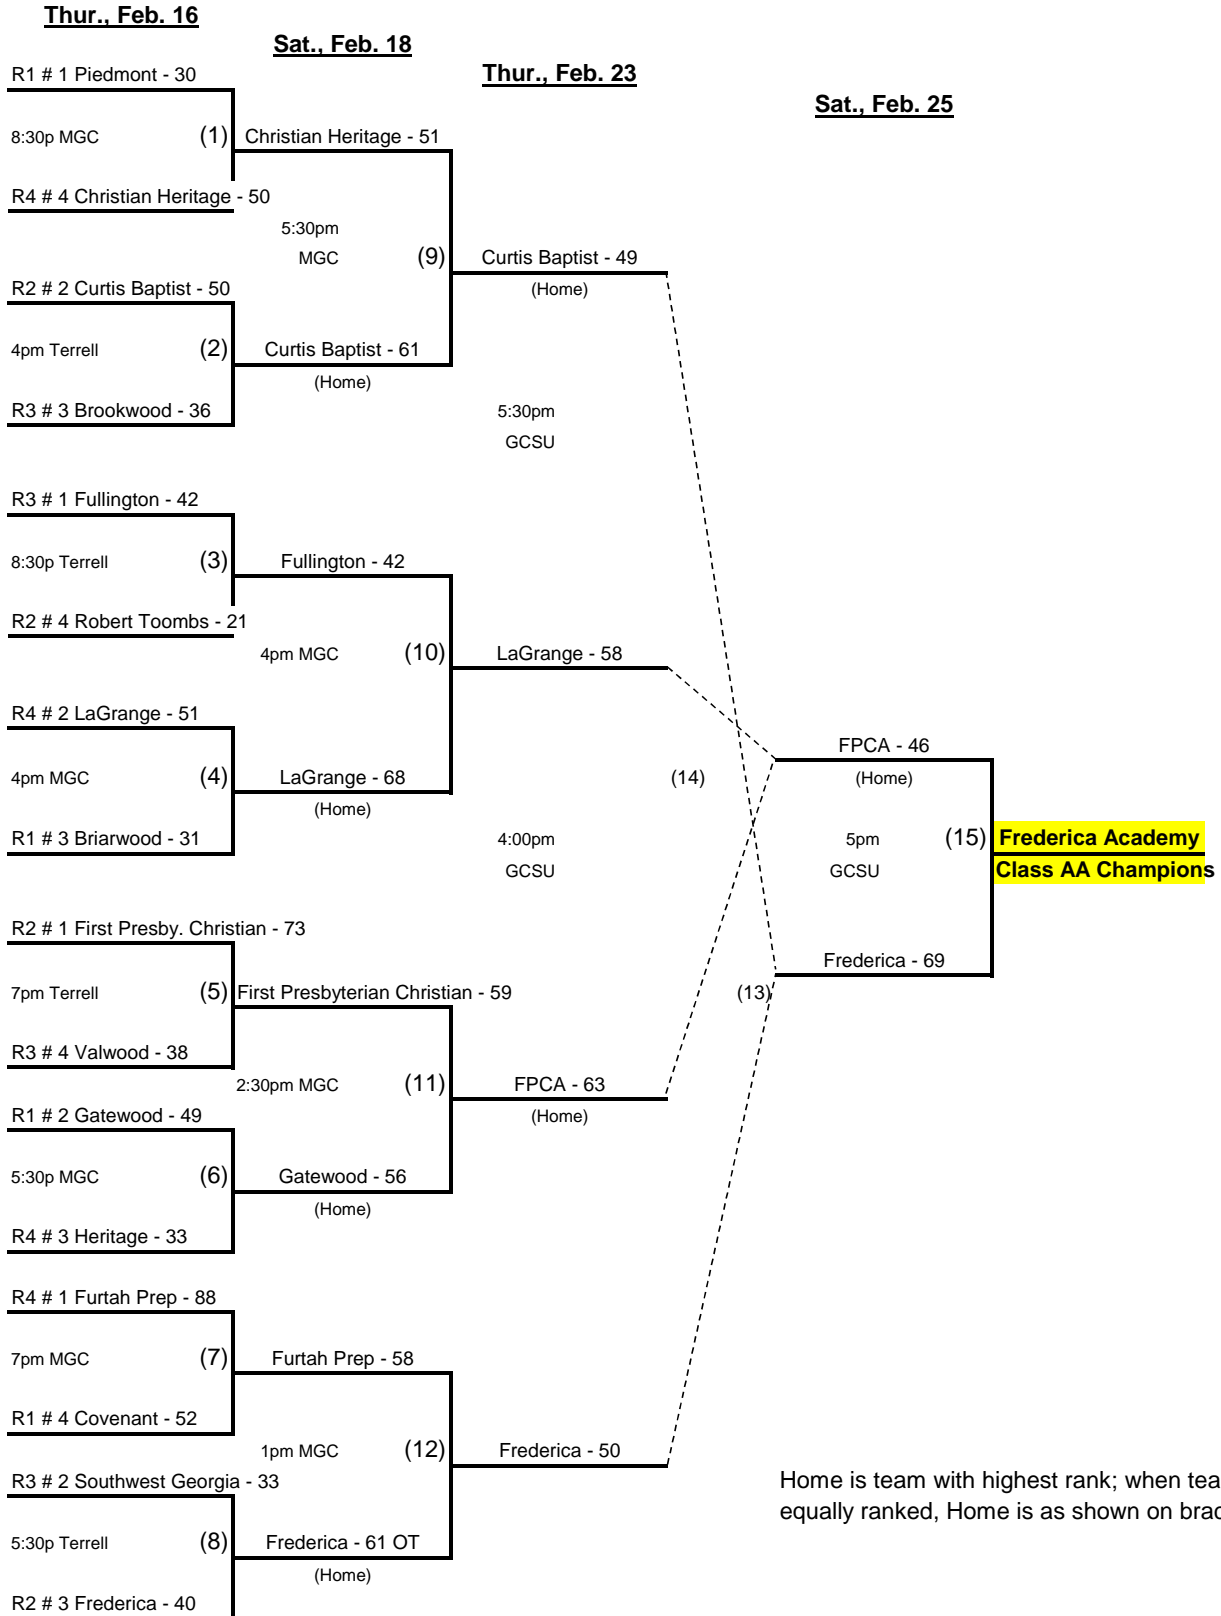

**2012 GISA STATE BASKETBALL TOURNAMENT
CLASS AA - BOYS**

MGC = Middle Georgia College, 1100 Second St., SE, Cochran, GA 31034

Terrell = Terrell Academy, 602 Academy Dr., SE, Dawson, GA 39842

GCSU = Georgia College & State University, 231 W. Hancock St., Milledgeville, GA 31061