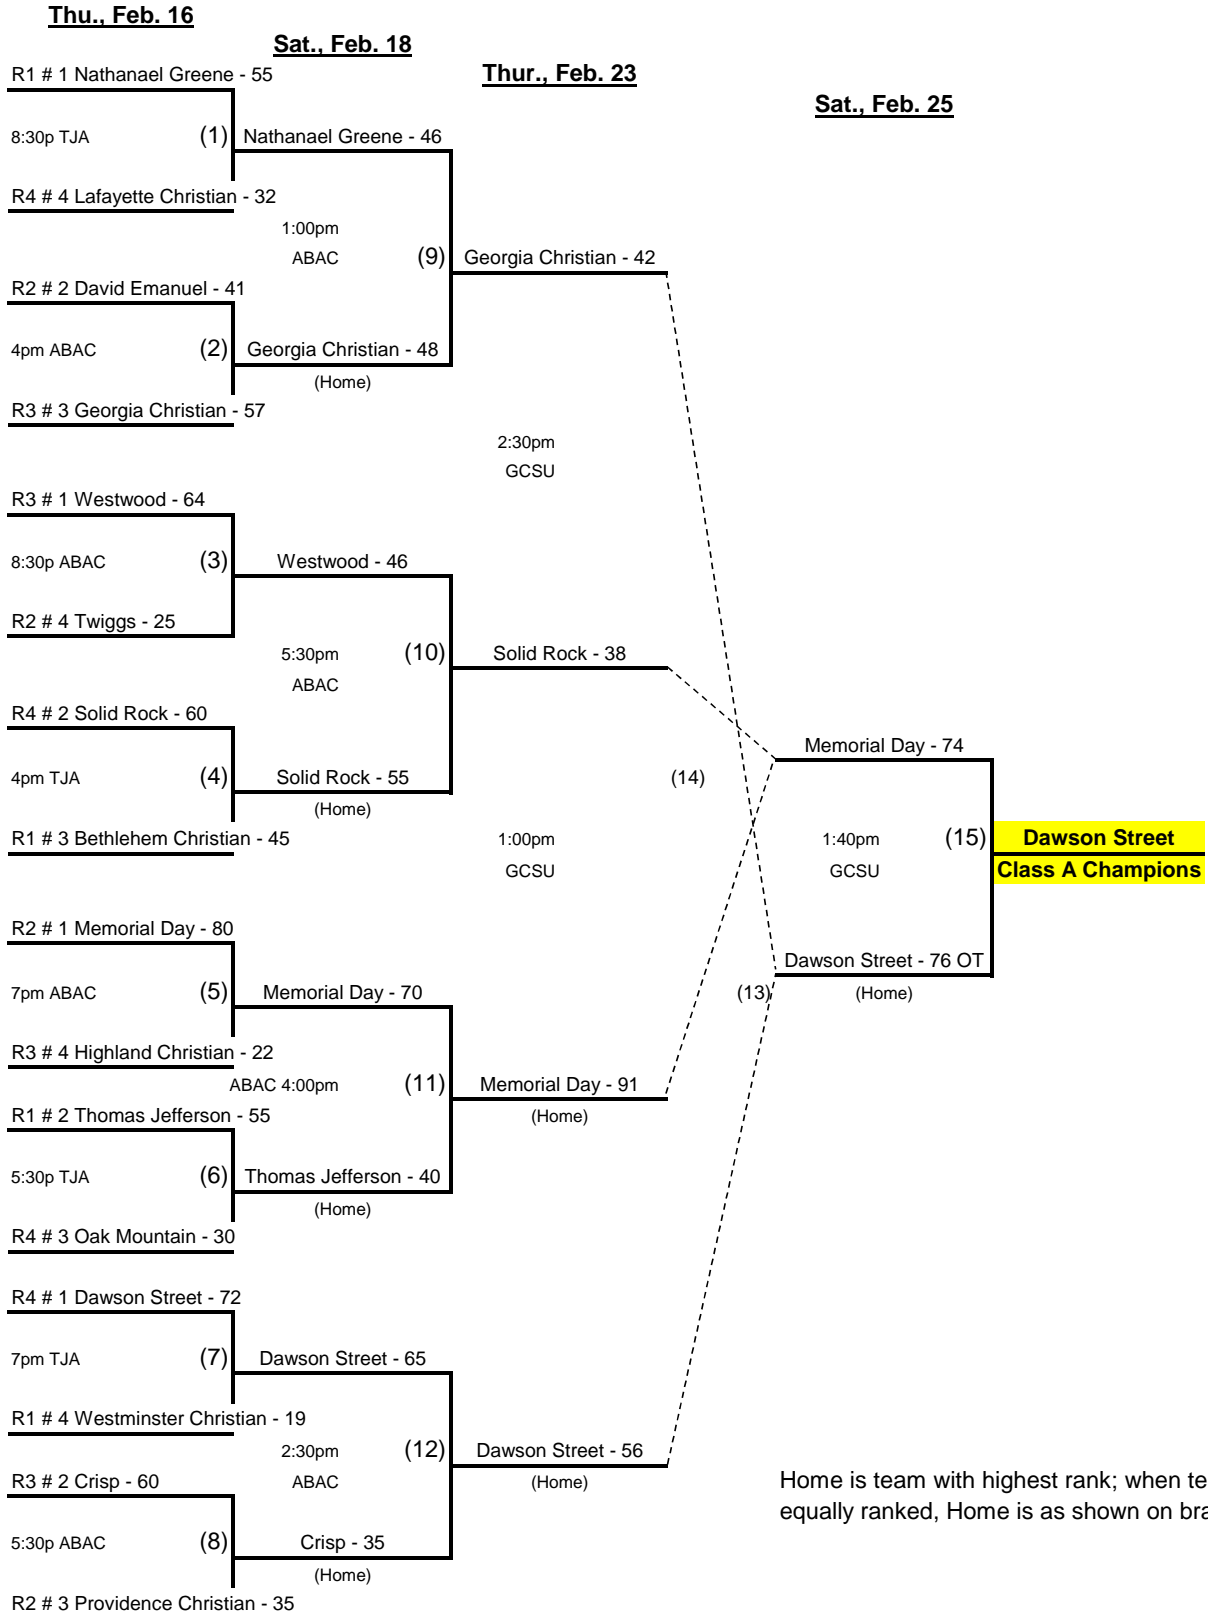

**2012 GISA STATE BASKETBALL TOURNAMENT
CLASS A - BOYS**

Home is team with highest rank; when teams are equally ranked, Home is as shown on brackets.

TJA = Thomas Jefferson Academy, 2264 US Hwy 1 N., Louisville, GA 30434
ABAC = Abraham Baldwin Agricultural College, 2802 Moore Hwy, Tifton, GA 31793
GCSU = Georgia College & State University, 231 W. Hancock St., Milledgeville, GA 31061