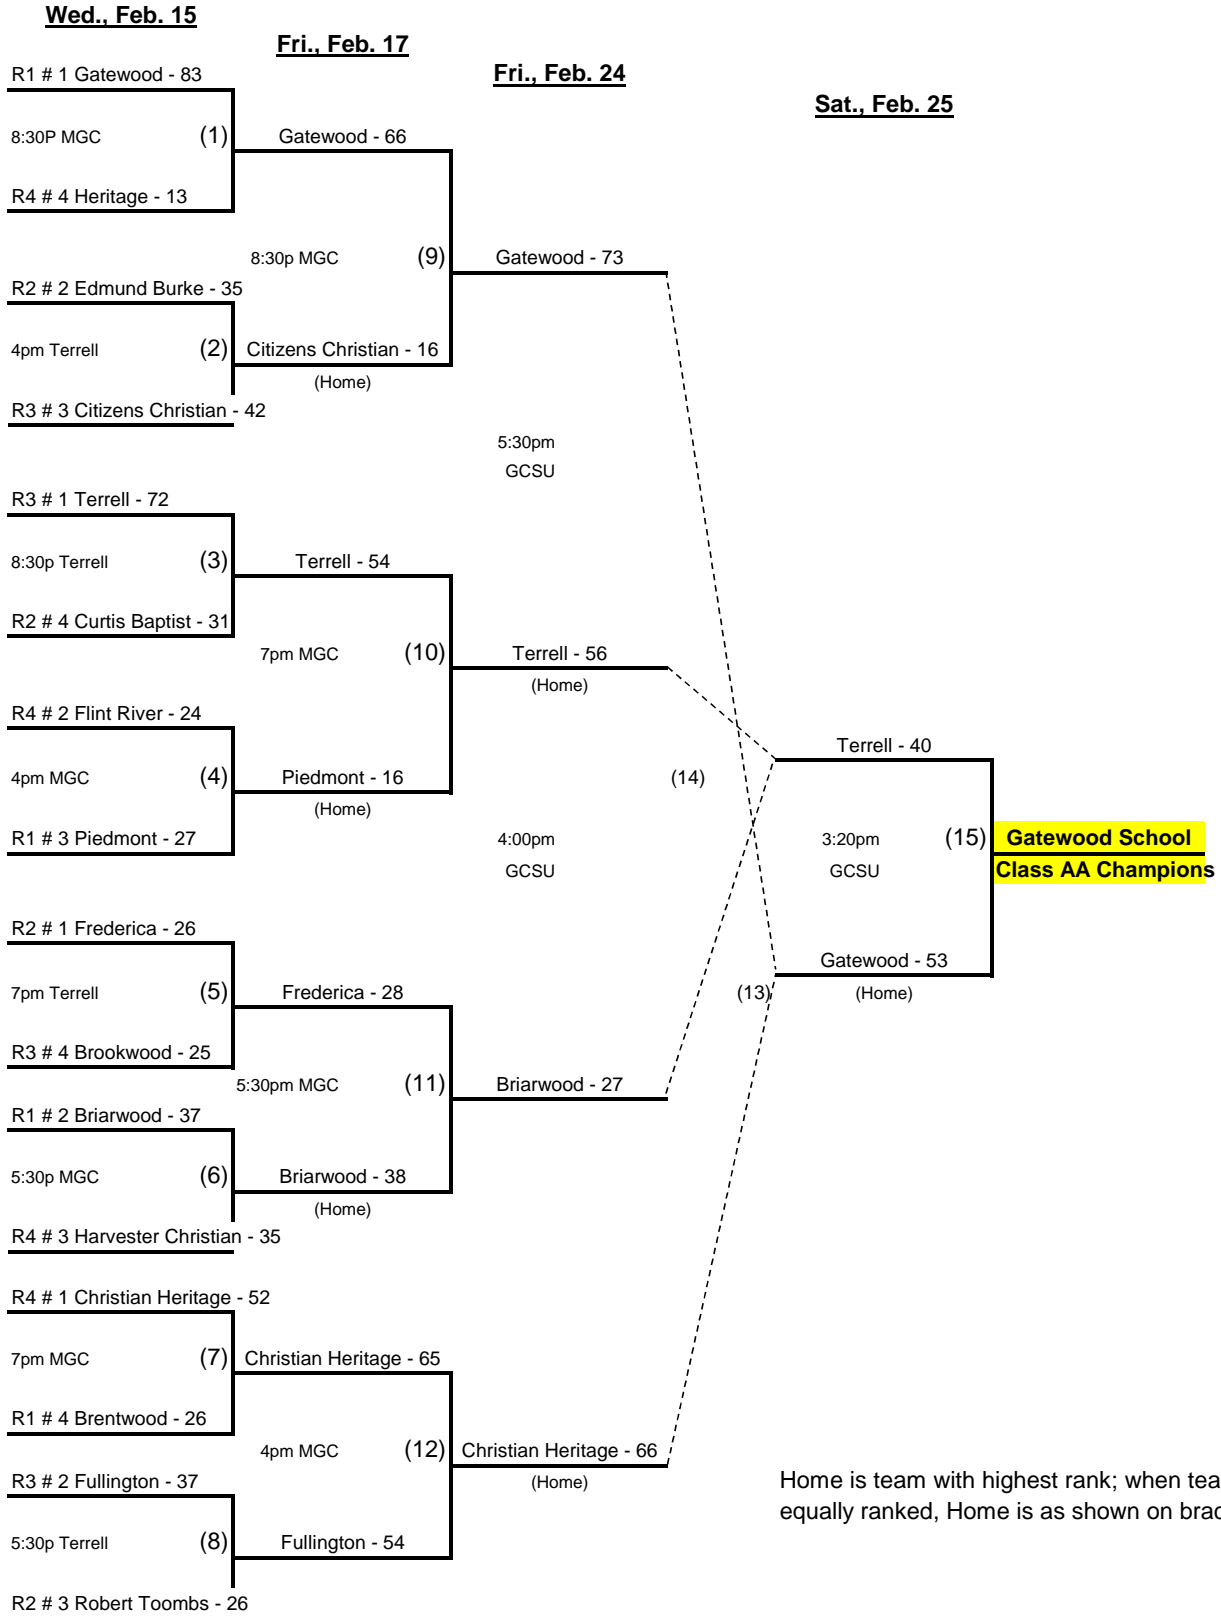

**2012 GISA STATE BASKETBALL TOURNAMENT
CLASS AA - GIRLS**

Home is team with highest rank; when teams are equally ranked, Home is as shown on brackets.

MGC = Middle Georgia College, 1100 Second St., SE, Cochran, GA 31034
Terrell = Terrell Academy, 602 Academy Dr., SE, Dawson, GA 39842
GCSU = Georgia College & State University, 231 W. Hancock St., Milledgeville, GA 31061