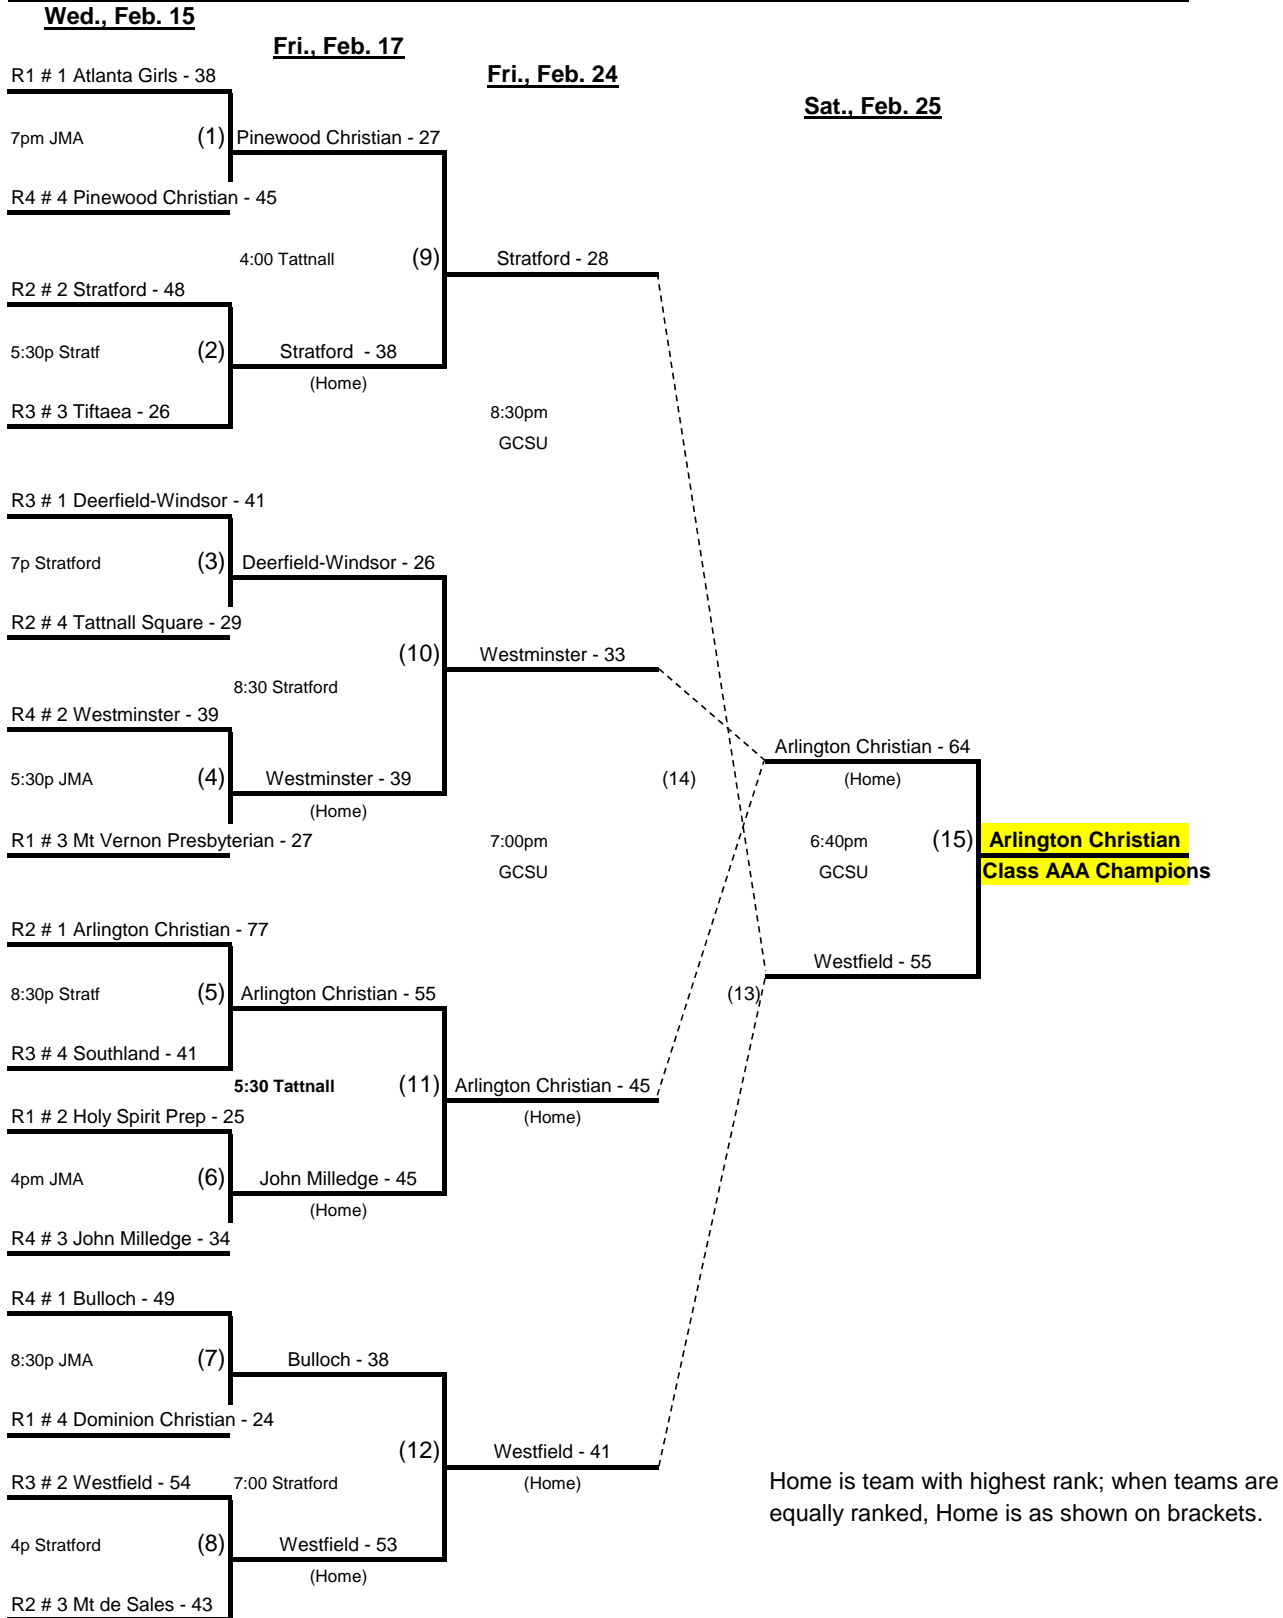

**2012 GISA STATE BASKETBALL TOURNAMENT
CLASS AAA - GIRLS**

Stratford = Stratford Academy, 6010 Peake Rd, Macon, GA 31220
JMA = John Milledge Academy, 197 Log Cabin Rd, NE, Milledgeville, GA 31061
TSA = Tattnall Square Academy, 111 Trojan Trail, Macon, GA 31210
GCSU = Georgia College & State University, 231 W. Hancock St., Milledgeville, GA 31061