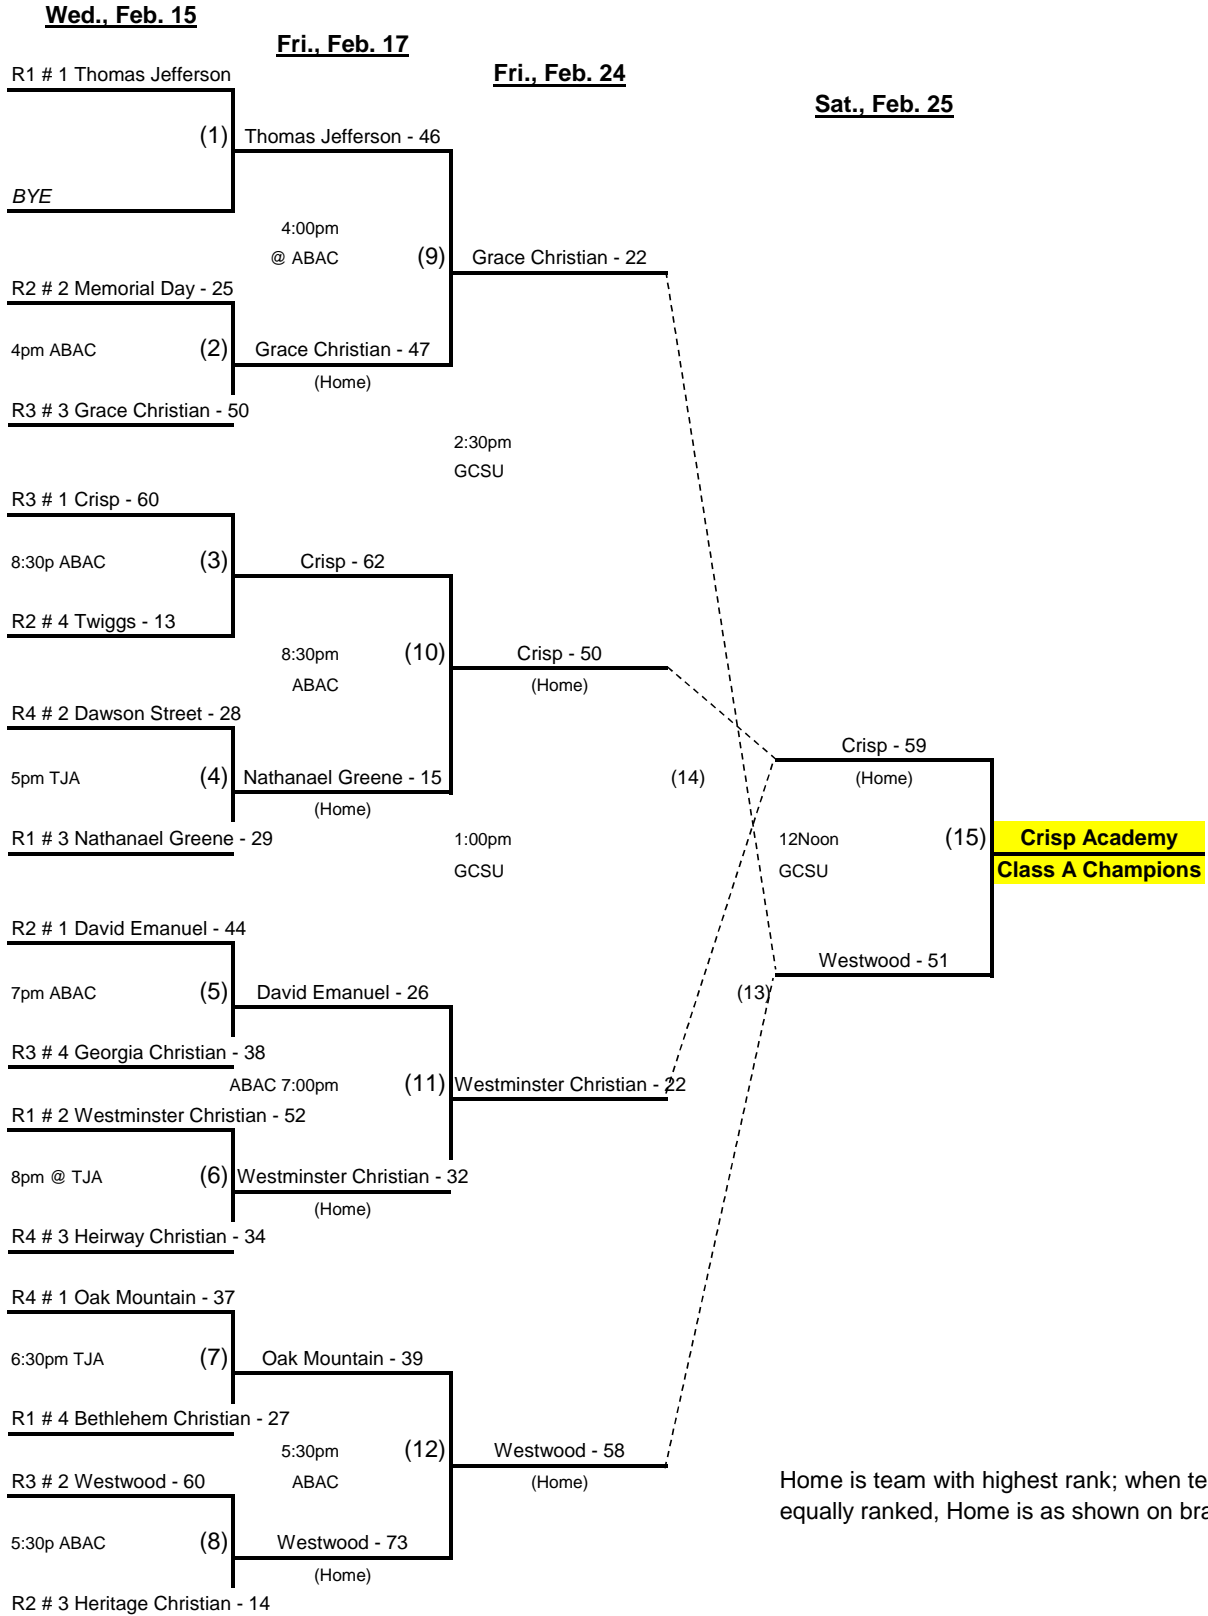

**2012 GISA STATE BASKETBALL TOURNAMENT
CLASS A - GIRLS**

TJA = Thomas Jefferson Academy, 2264 US Hwy 1 N., Louisville, GA 30434
ABAC = Abraham Baldwin Agricultural College, 2802 Moore Hwy, Tifton, GA 31793
GCSU = Georgia College & State University, 231 W. Hancock St., Milledgeville, GA 31061