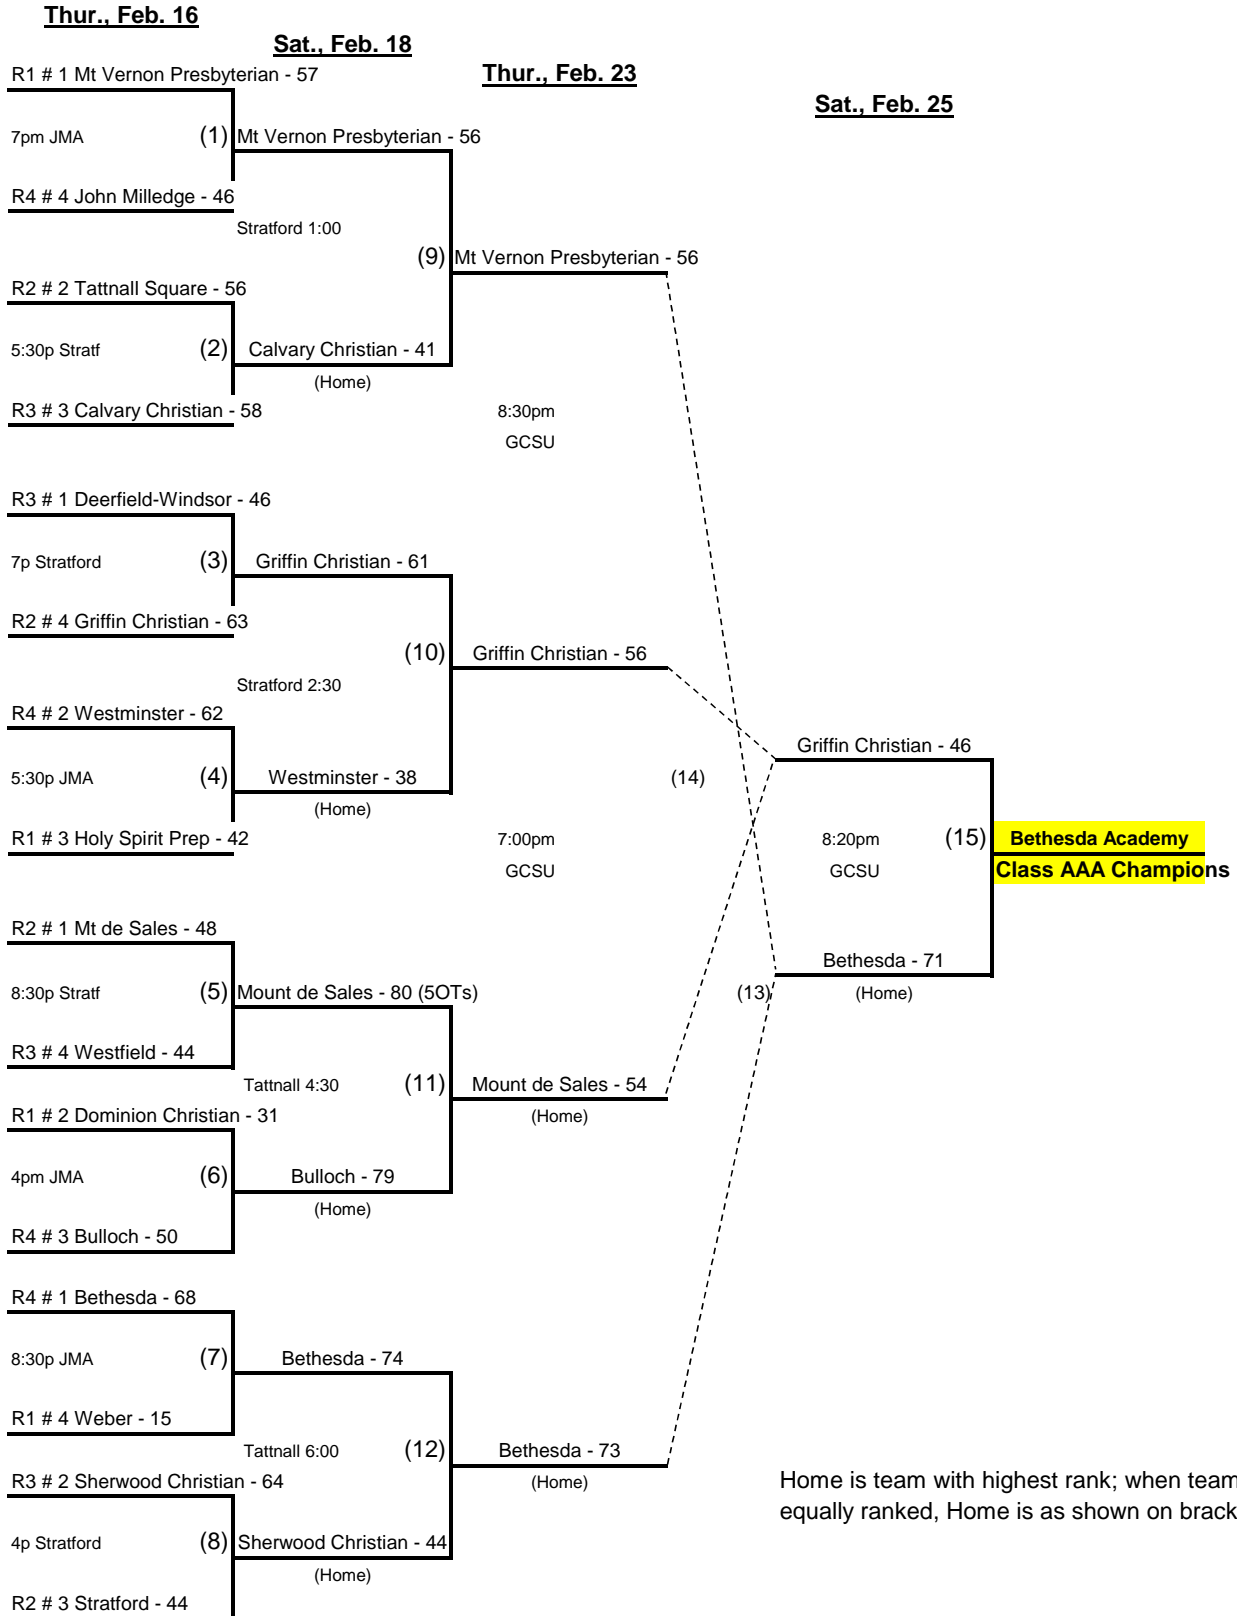

**2012 GISA STATE BASKETBALL TOURNAMENT
CLASS AAA - BOYS**

Stratford = Stratford Academy, 6010 Peake Rd, Macon, GA 31220
JMA = John Milledge Academy, 197 Log Cabin Rd, NE, Milledgeville, GA 31061
TSA = Tattnall Square Academy, 111 Trojan Trail, Macon, GA 31210
GCSU = Georgia College & State University, 231 W. Hancock St., Milledgeville, GA 31061