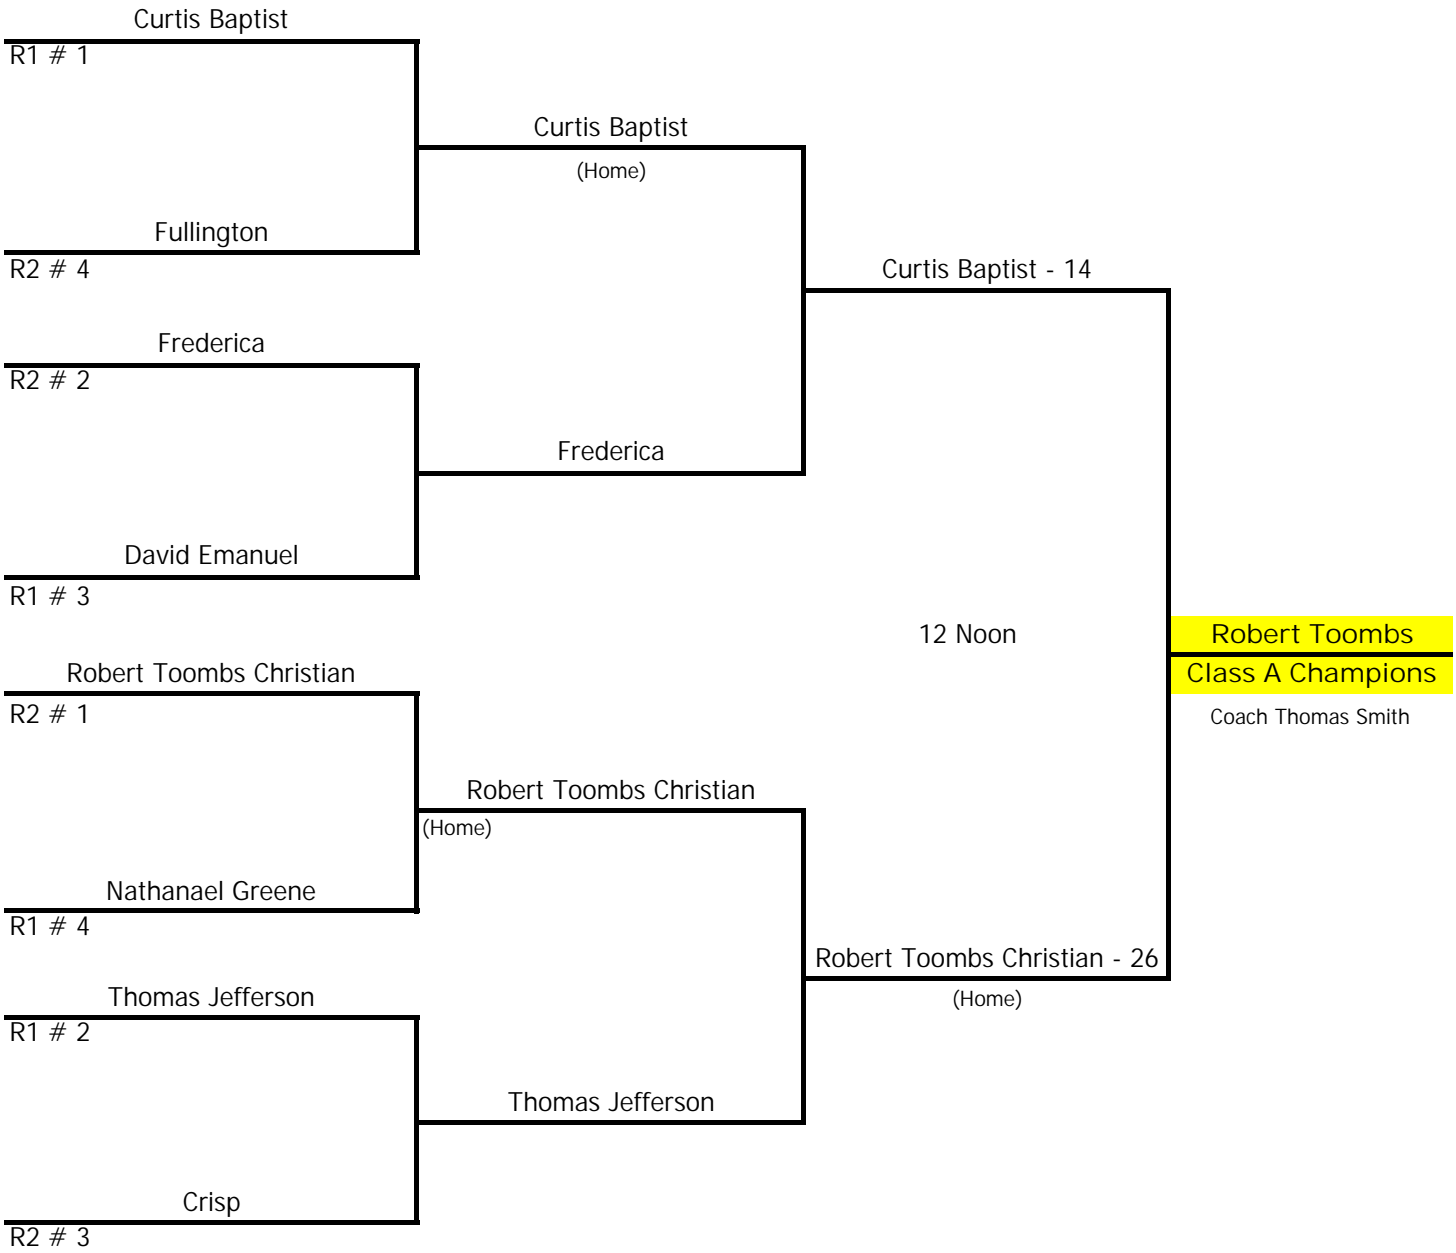

2013 GISA FOOTBALL BRACKETS Class A

1st Round
November 15, 2013

Semi-Finals
November 22, 2013

Finals
November 30, 2013
Mercer University, Macon

Higher Seeded Team is HOME Team throughout Play-Offs.
If equal ranked teams meet in Finals, HOME is determined by bracket.