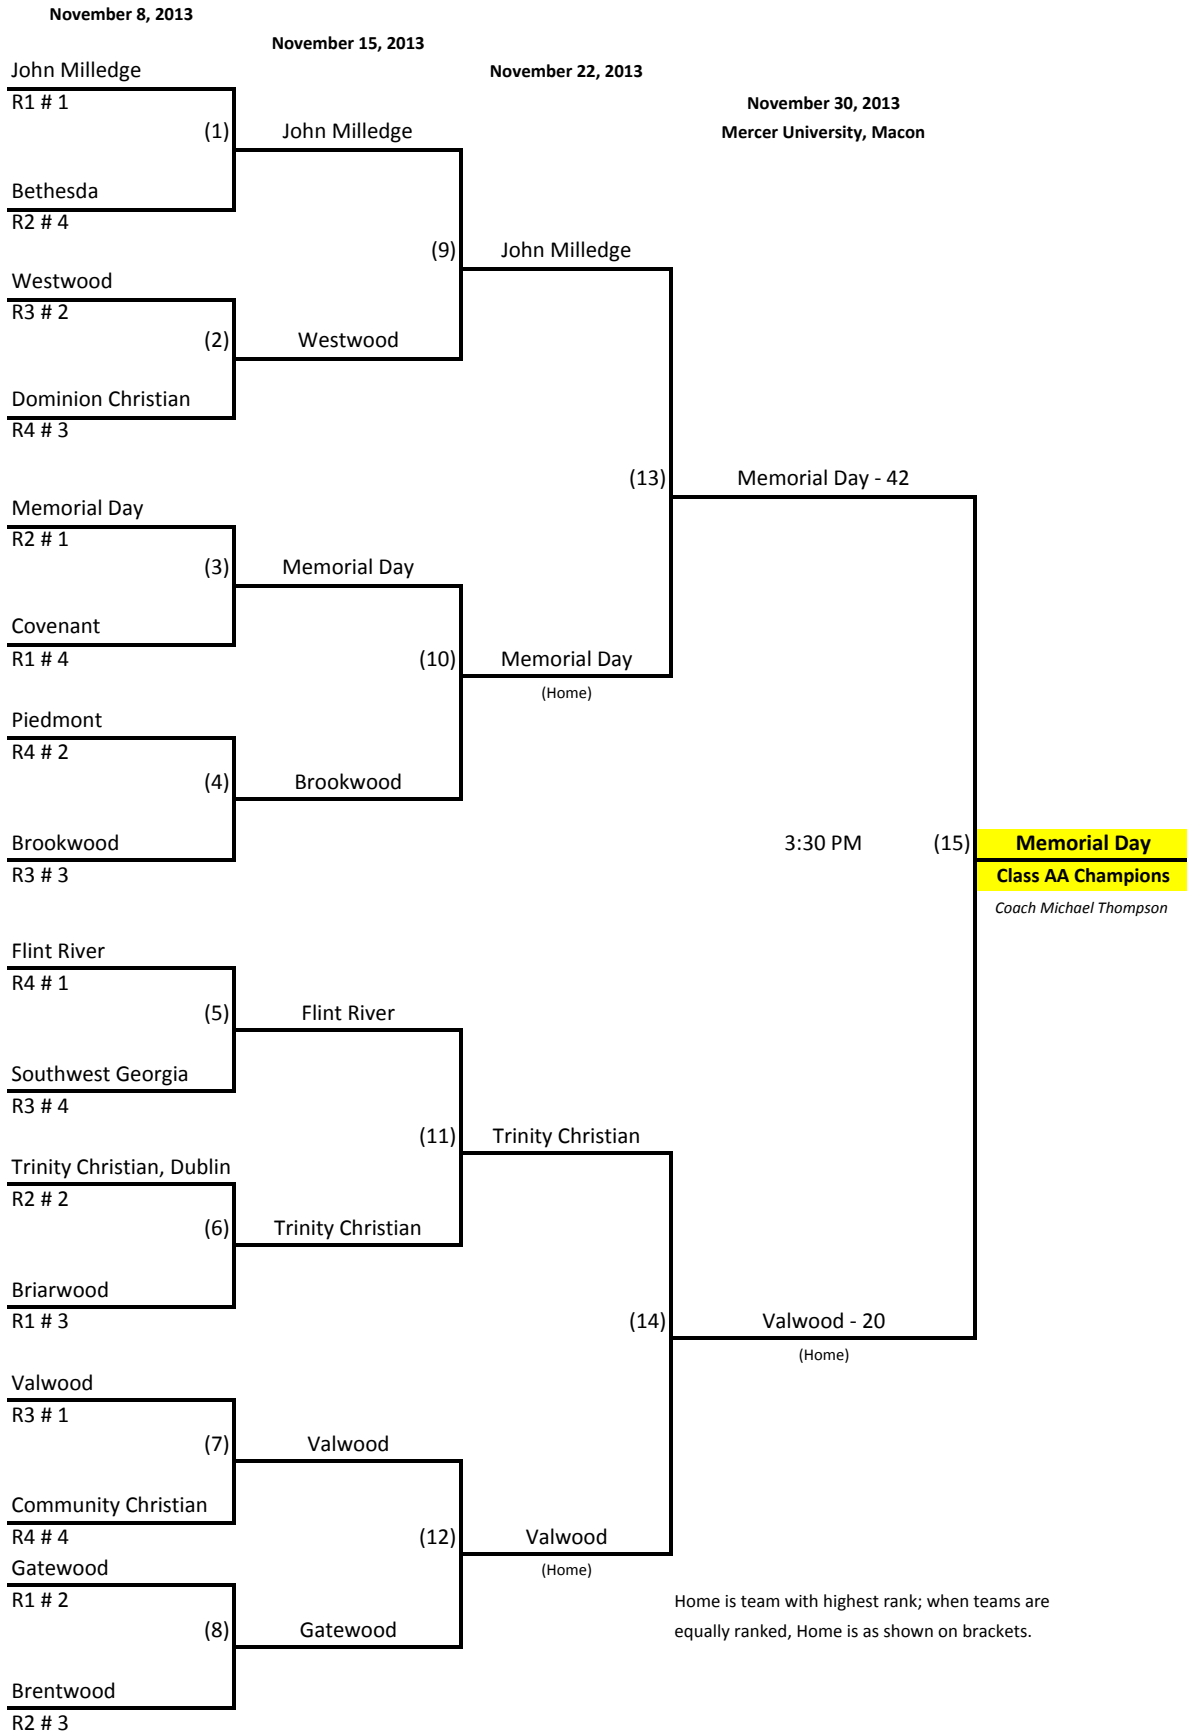

2013 GISA FOOTBALL BRACKETS

Class AA