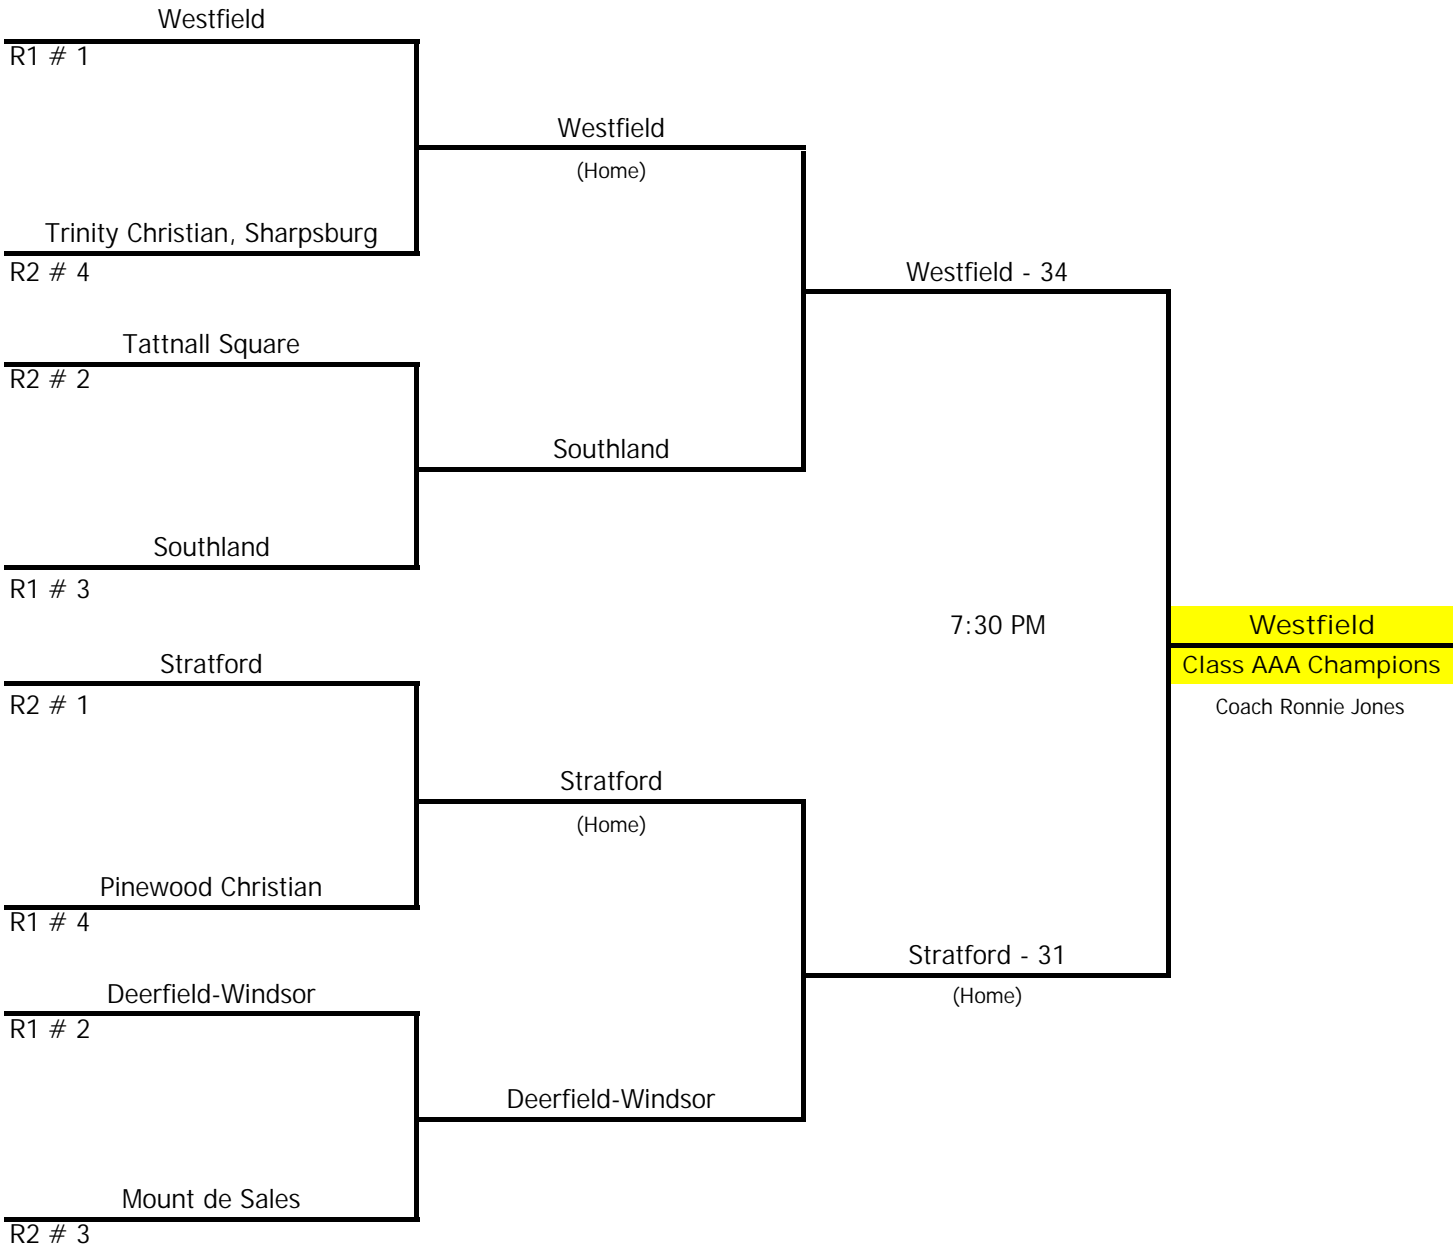

2013 GISA FOOTBALL BRACKETS Class AAA

1st Round
November 15, 2013

Semi-Finals
November 22, 2013

Finals
November 30, 2013
Mercer University, Macon

Higher Seeded Team is HOME Team throughout Play-Offs.
If equal ranked teams meet in Finals, HOME is determined by bracket.