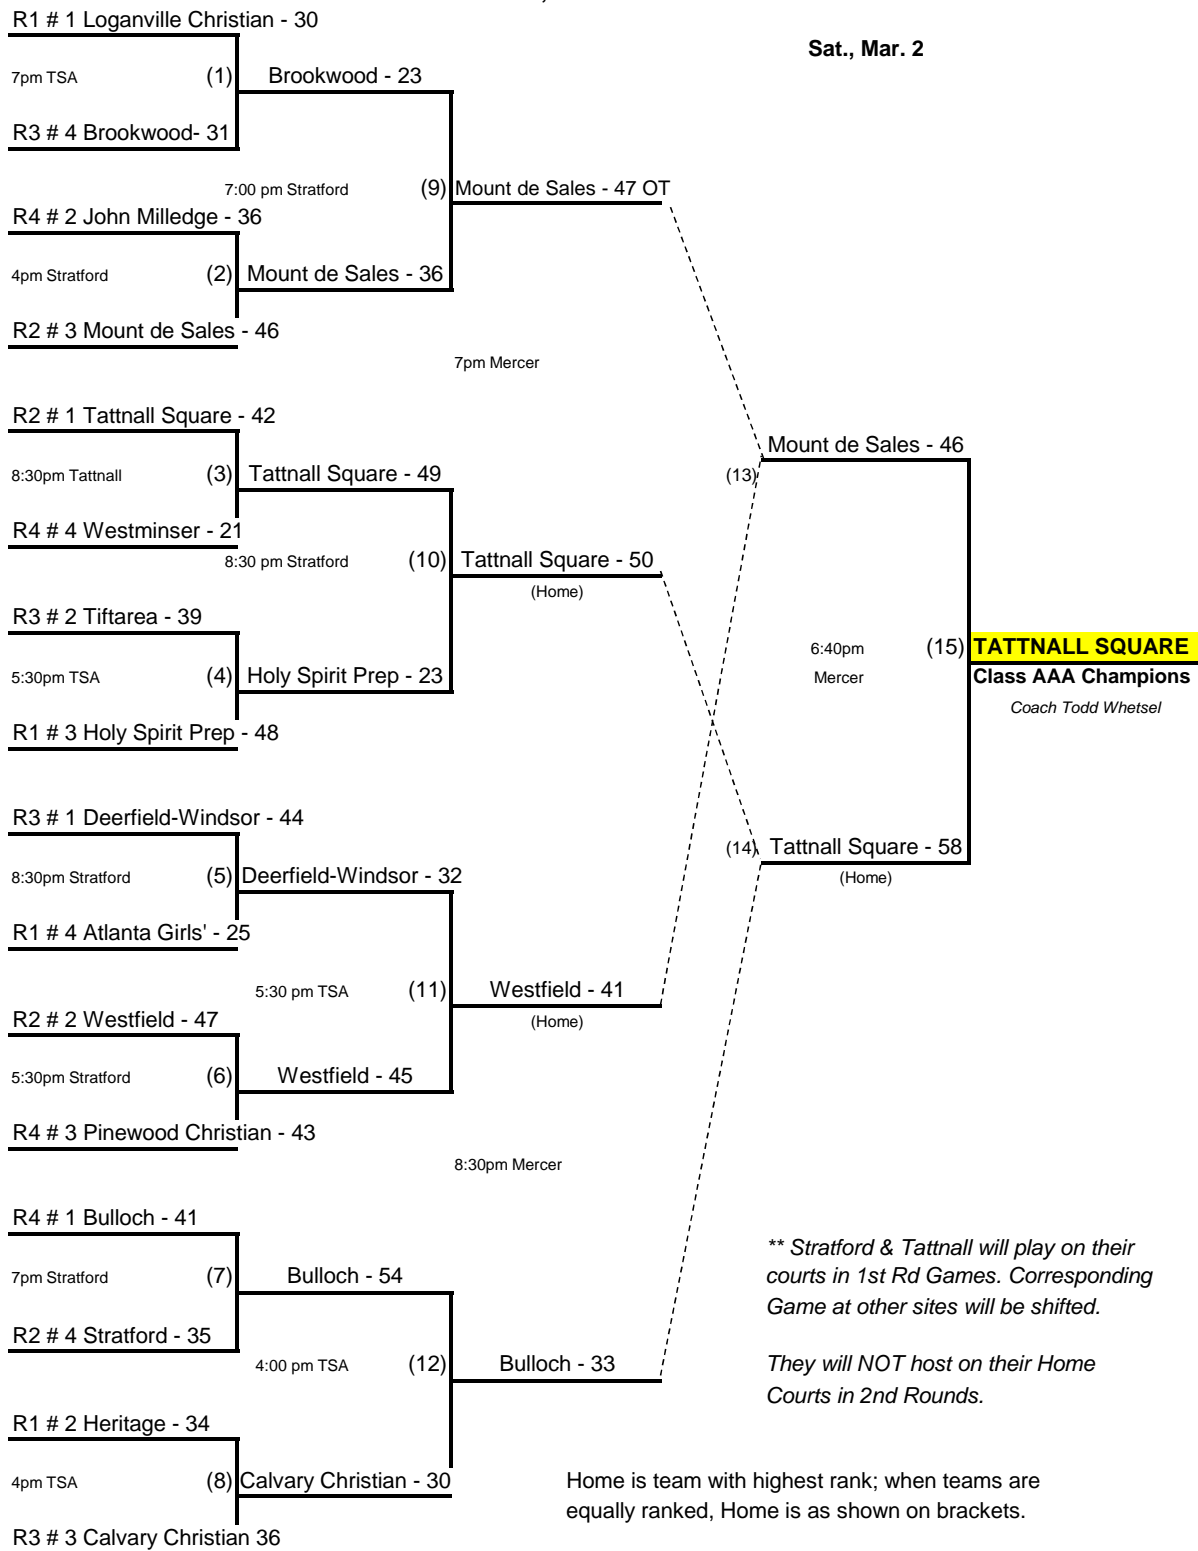

# 2013 GISA STATE BASKETBALL BRACKETS

Class AAA GIRLS

Wed., Feb. 20

Fri., Feb. 22

Thur., Feb. 28

Sat., Mar. 2

Stratford = Stratford Academy, 6010 Peake Road, Macon, GA 31220

TSA = Tattnall Square Academy, 111 Trojan Trail, Macon, GA 31210