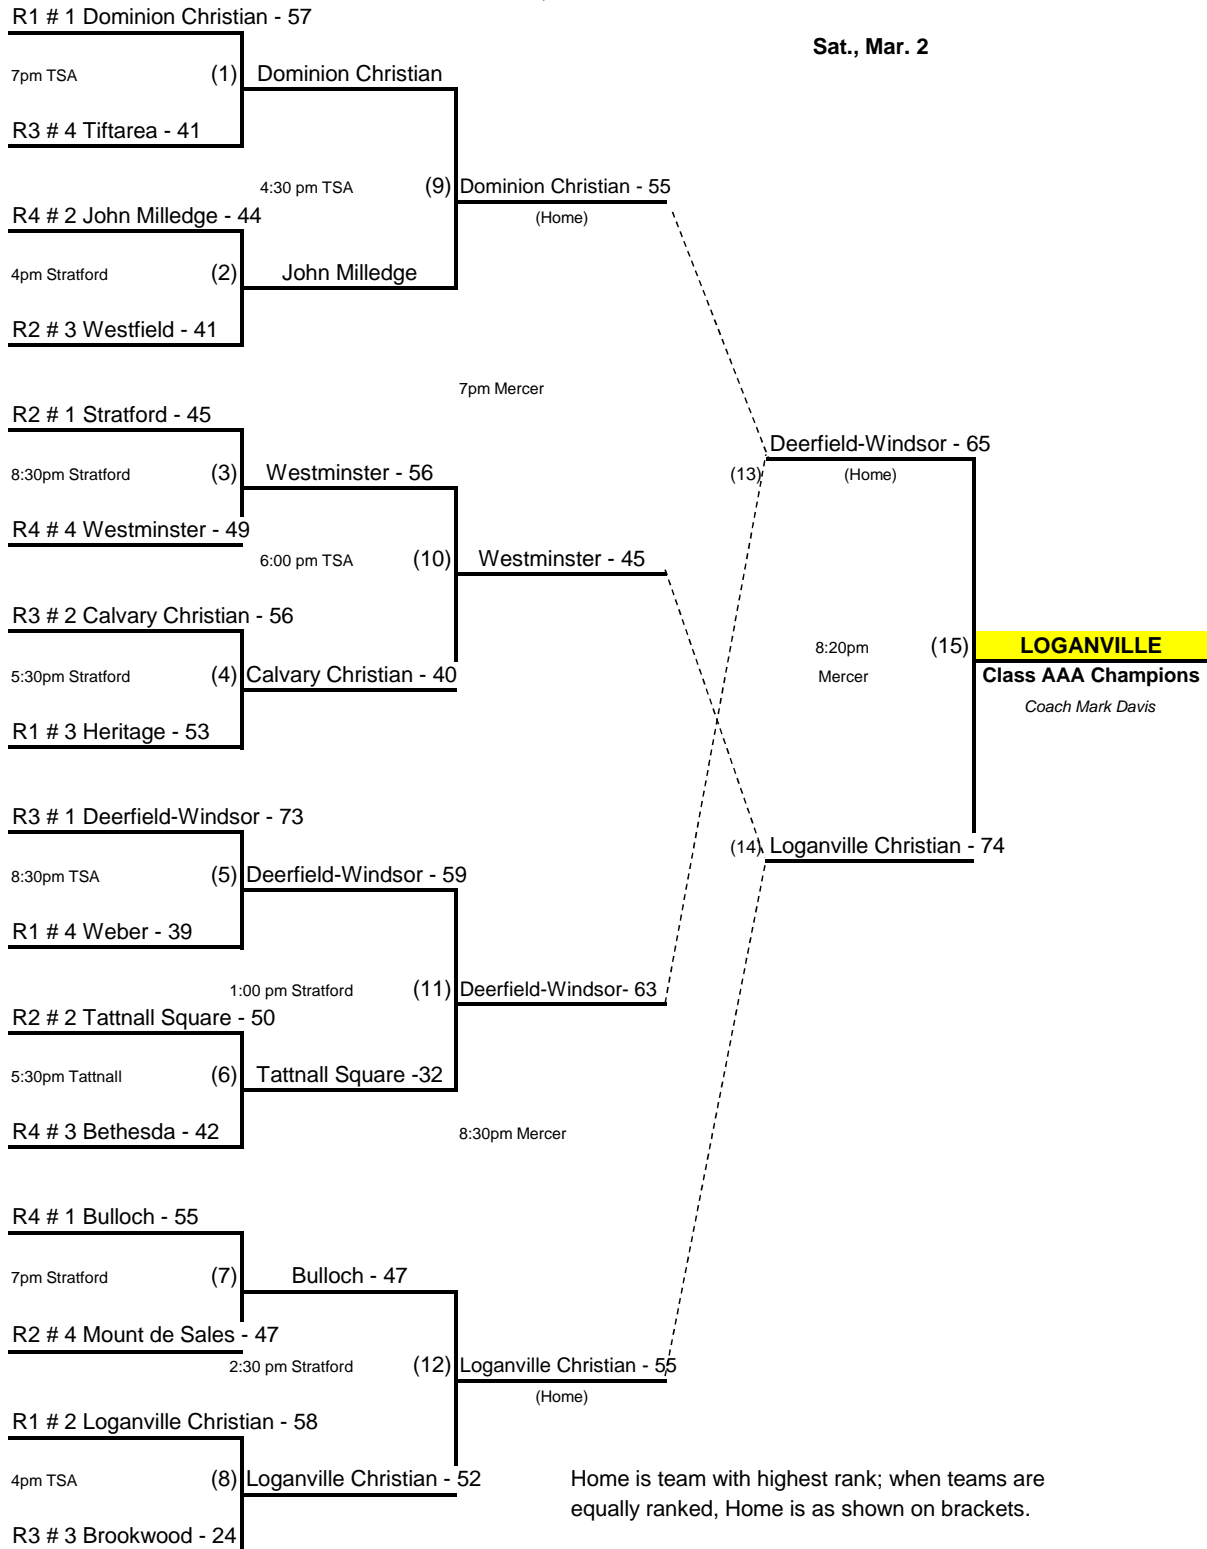

# 2013 GISA STATE BASKETBALL BRACKETS

Class AAA BOYS

Thur., Feb. 21

Sat., Feb. 23

Fri., Mar. 1

Sat., Mar. 2

Stratford = Stratford Academy, 6010 Peake Road, Macon, GA 31220

TSA = Tattnall Square Academy, 111 Trojan Trail, Macon, GA 31210