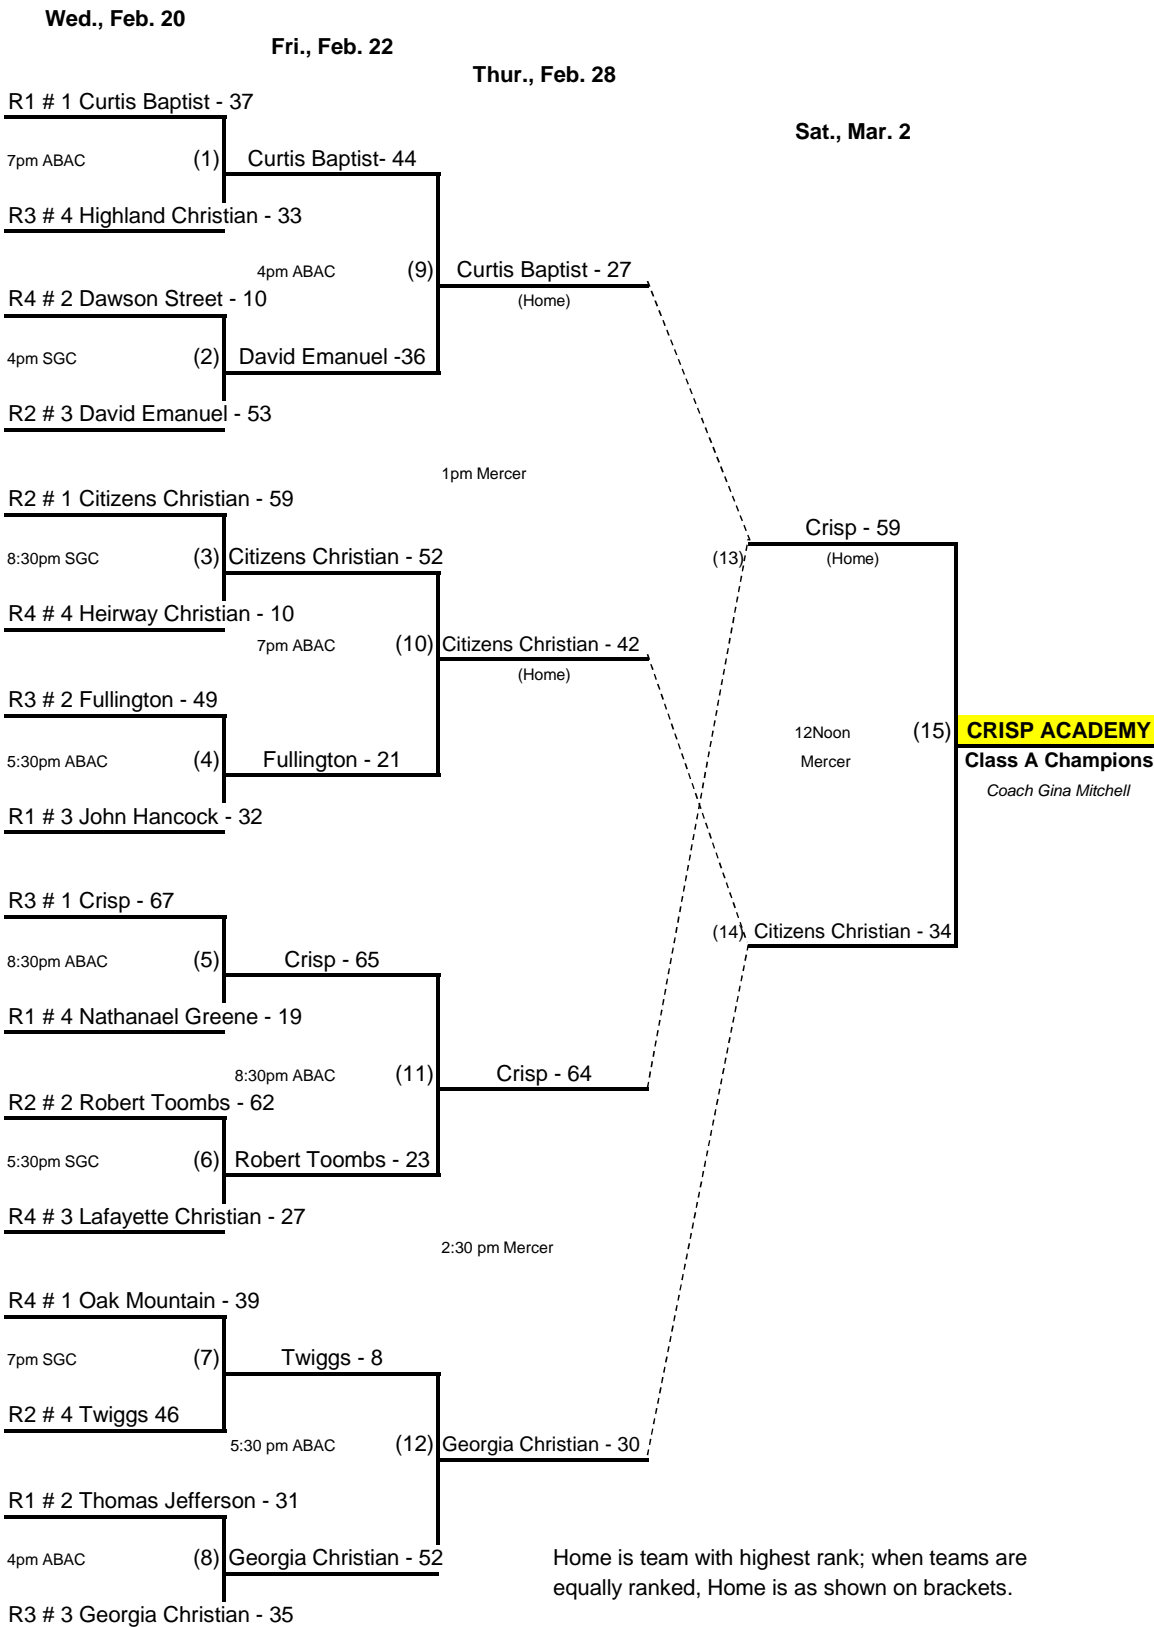

# 2013 GISA STATE BASKETBALL BRACKETS

**Class A GIRLS**

ABAC = Abraham Baldwin Agricultural College, 2802 Moore Hwy, Tifton, GA 31793  
 SGC = South Georgia College, 100 W. College Park Drive, Douglas, GA 31522  
 Mercer = Mercer University, University Center Drive, Macon, GA