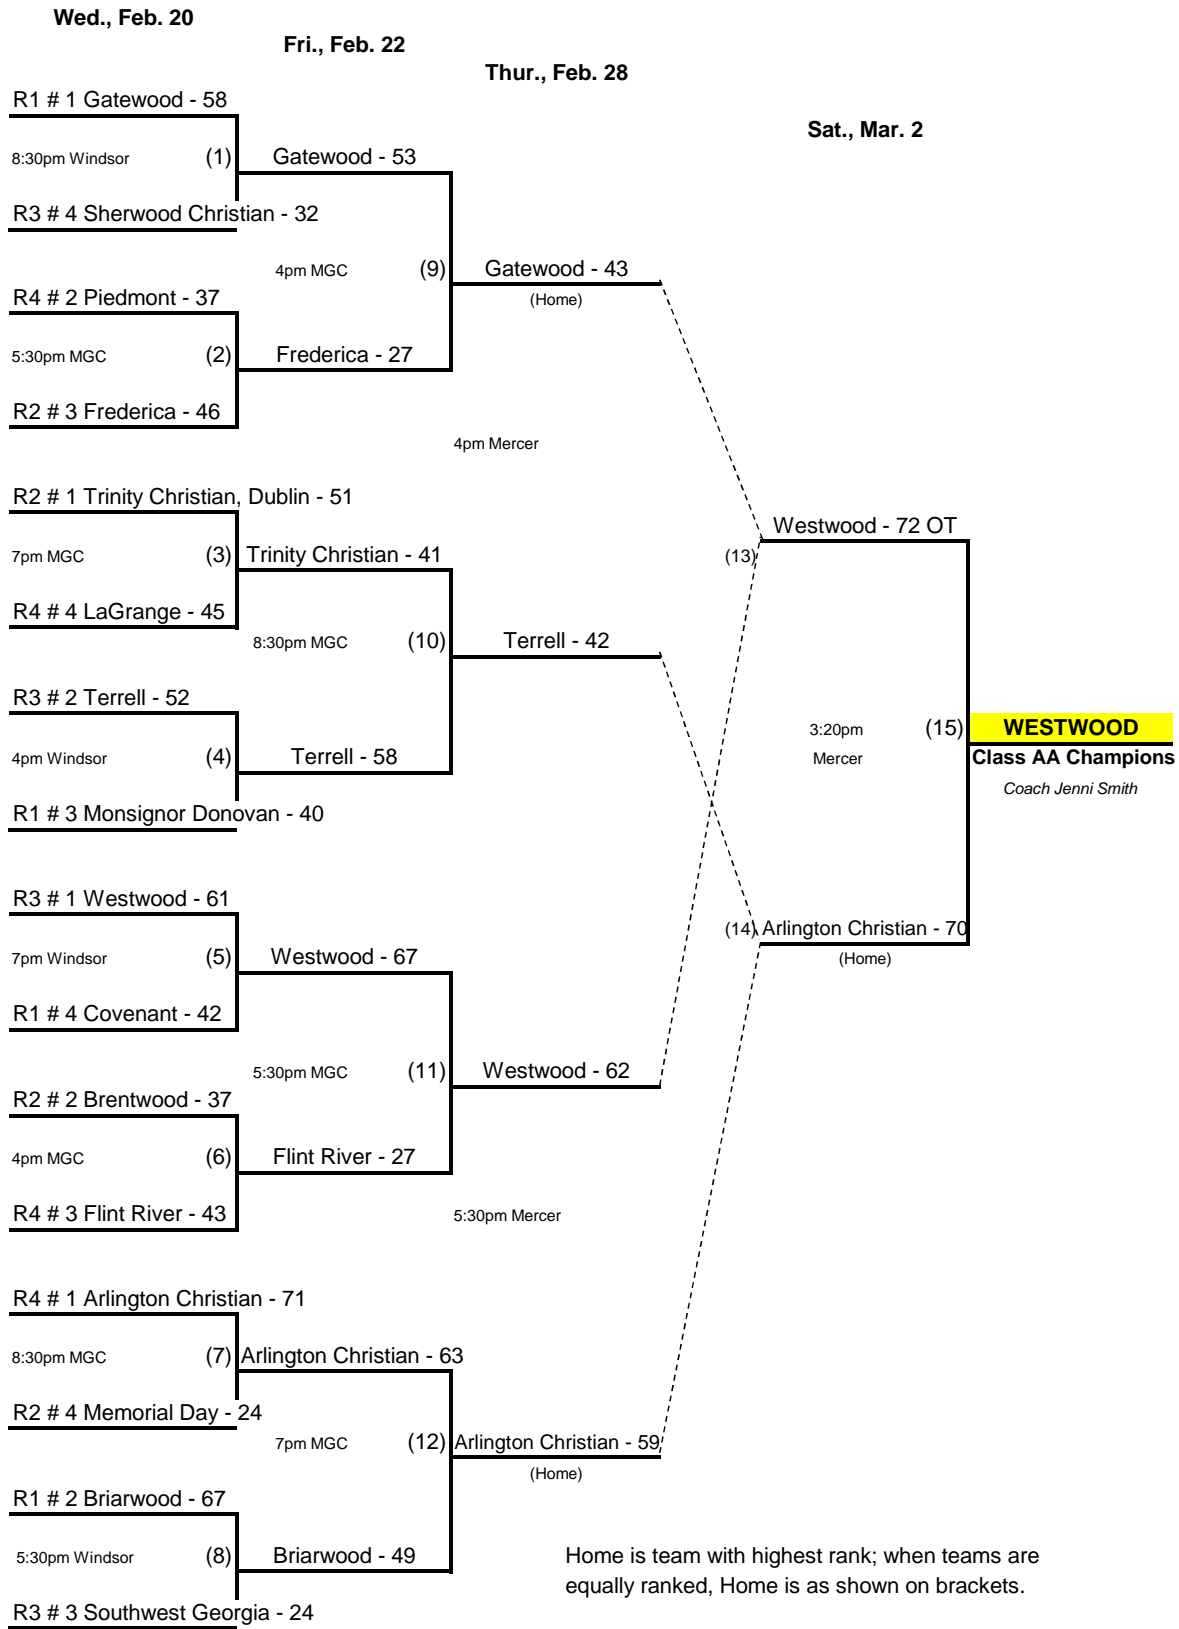

2013 GISA STATE BASKETBALL BRACKETS

Class AA GIRLS

MGC = Middle Georgia College, 1100 Second St., SE, Cochran, GA 31034

Mercer = Mercer University, University Center Drive, Macon, GA