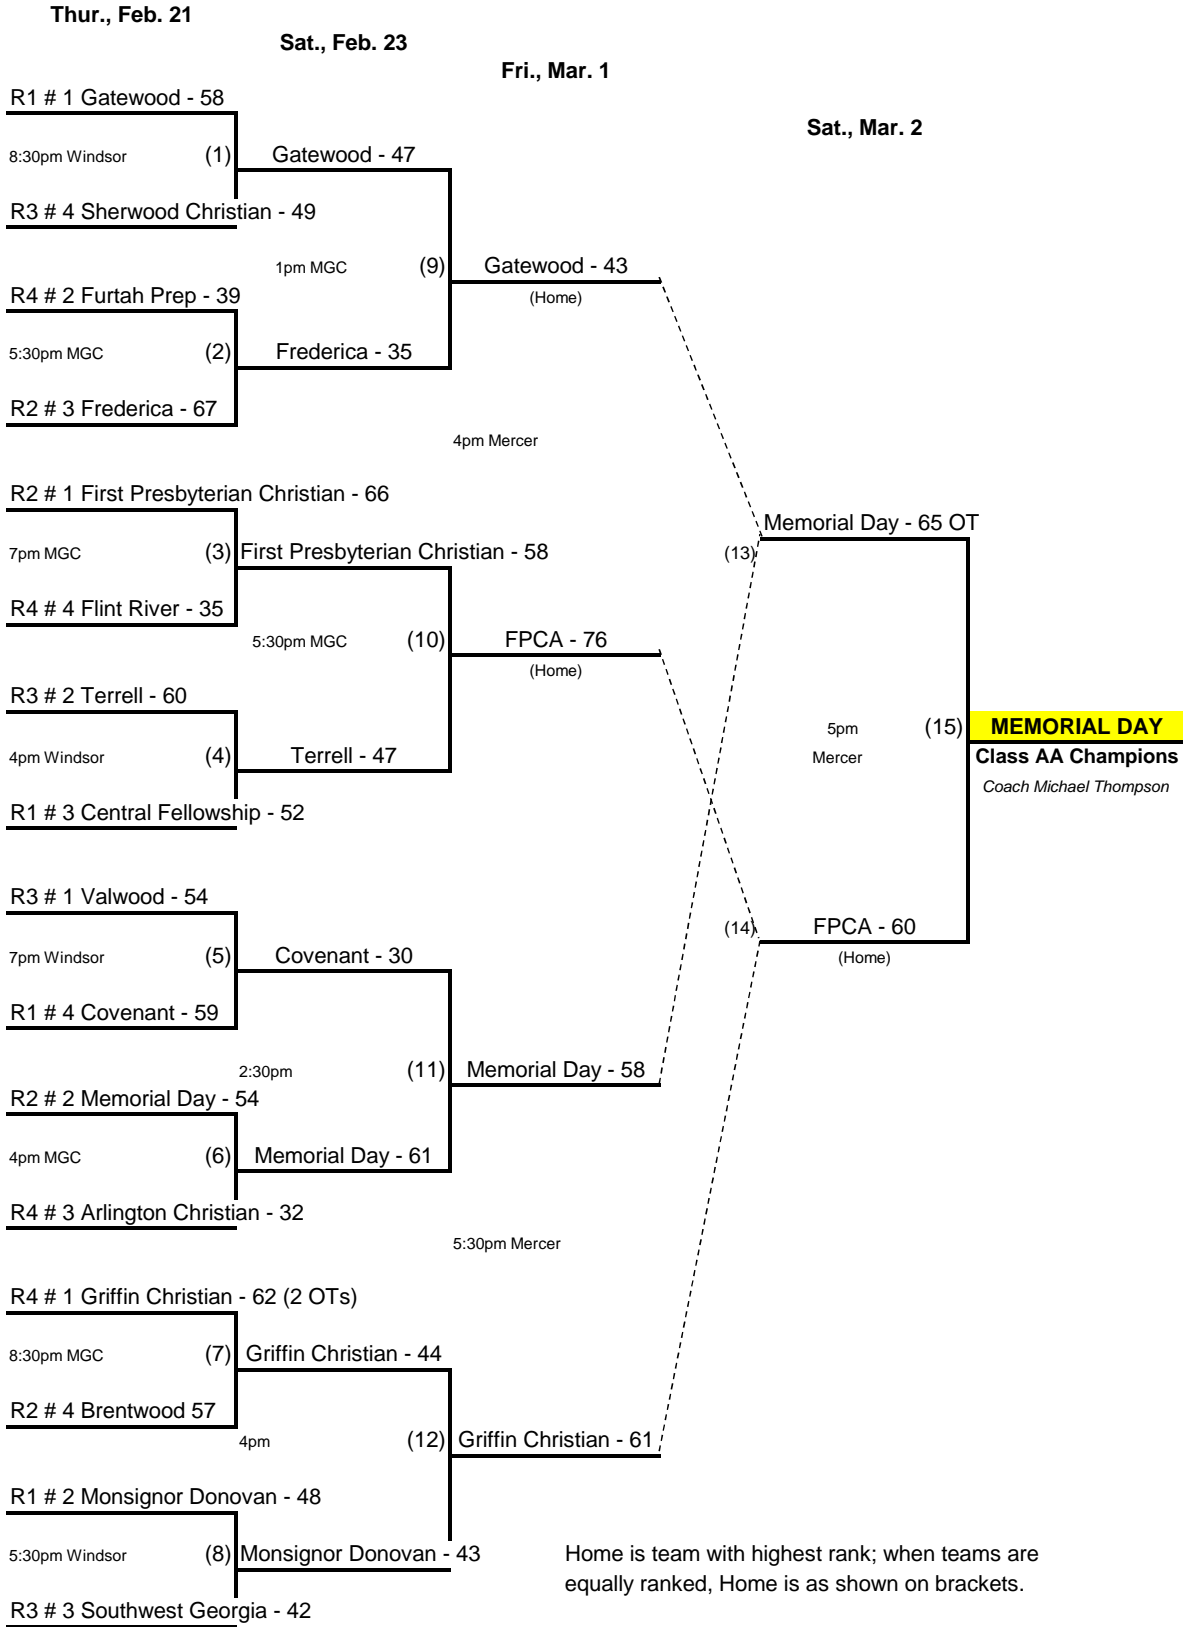

2013 GISA STATE BASKETBALL BRACKETS

Class AA BOYS

MGC = Middle Georgia College, 1100 Second St., SE, Cochran, GA 31034
Windsor = Windsor Academy, 4150 Jones Road, Macon, GA 31216
Mercer = Mercer University, University Center Drive, Macon, GA