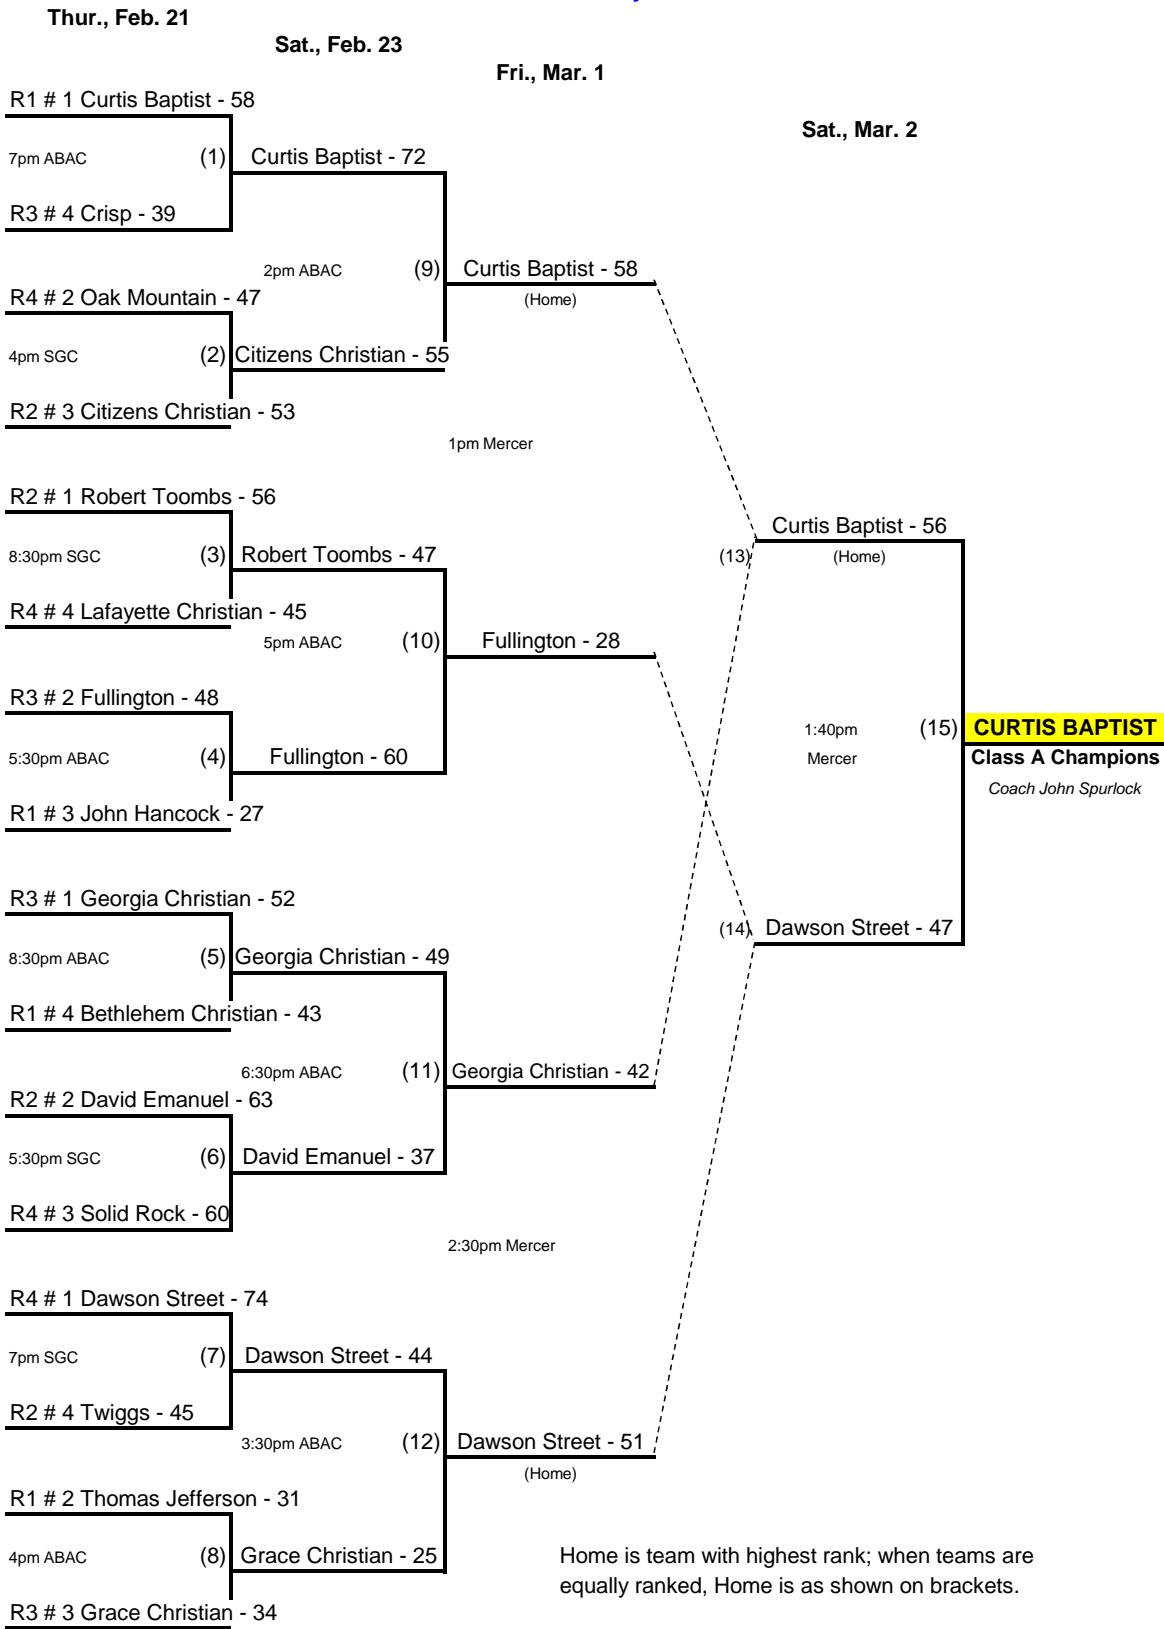

2013 GISA STATE BASKETBALL BRACKETS

Class A Boys

ABAC = Abraham Baldwin Agricultural College, 2802 Moore Hwy, Tifton, GA 31793
SGC = South Georgia College, 100 W. College Park Drive, Douglas, GA 31522
Mercer = Mercer University, University Center Drive, Macon, GA