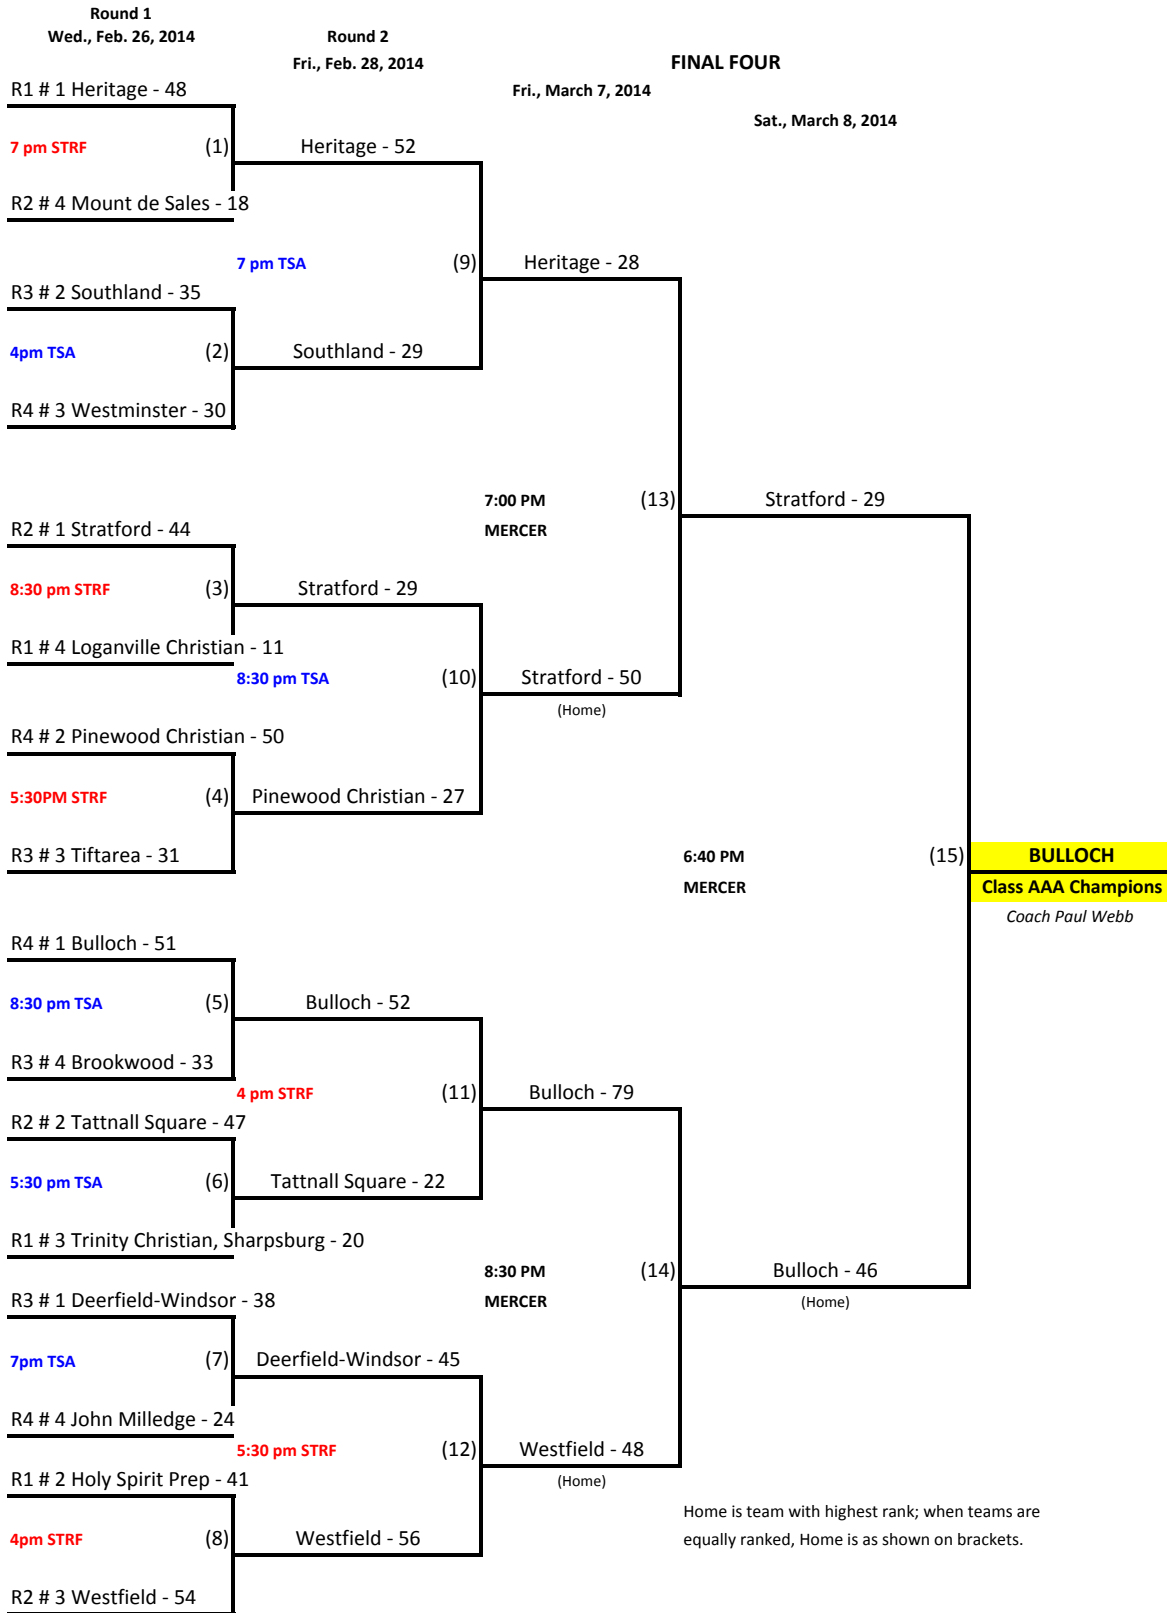

2014 GISA STATE BASKETBALL TOURNAMENT BRACKET

Class AAA - GIRLS

STRF = Stratford Academy, 6010 Peake Rd, Macon
TSA = Tattnall Square Academy, 111 Trojan Trail, Macon
MERCER = Mercer University, The University Center, Macon