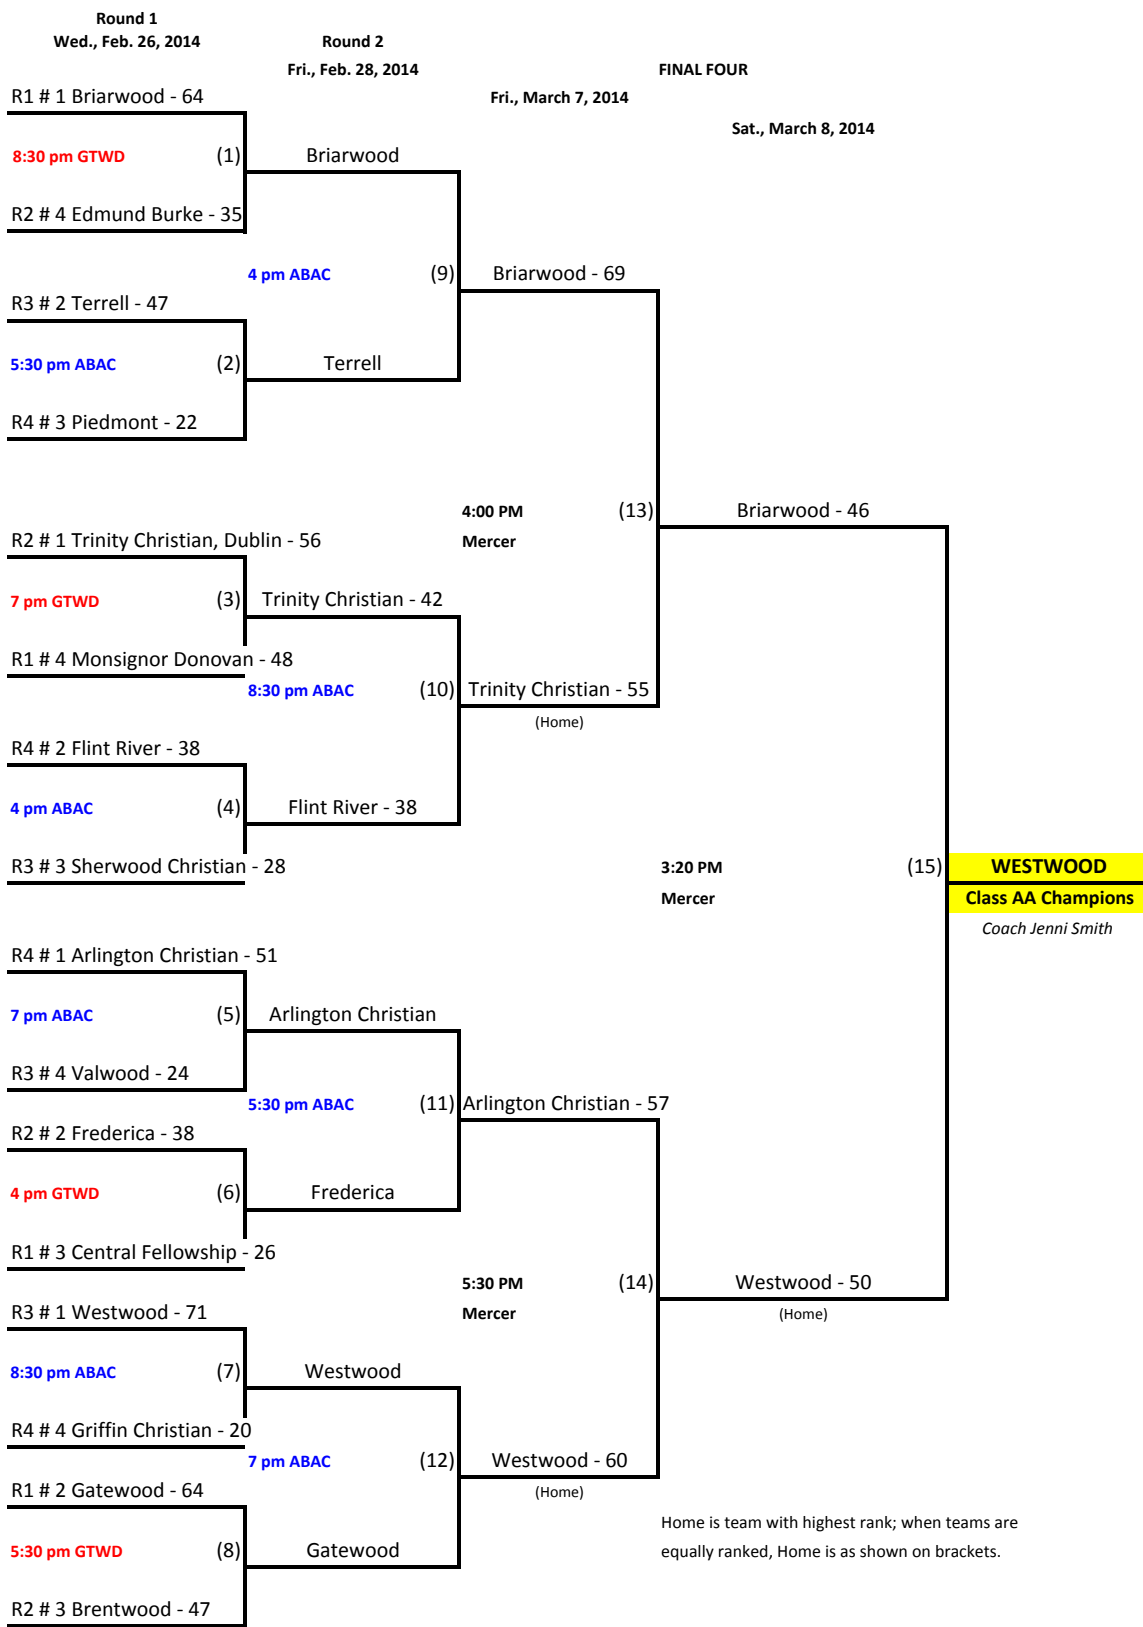

2014 GISA STATE BASKETBALL TOURNAMENT BRACKET

Class AA GIRLS

GTWD = Gatewood School, Eatonton

ABAC = Abraham Baldwin Agricultural College, Tifton (Hosted by Westwood)

MERCER = Mercer University, The University Center, Macon