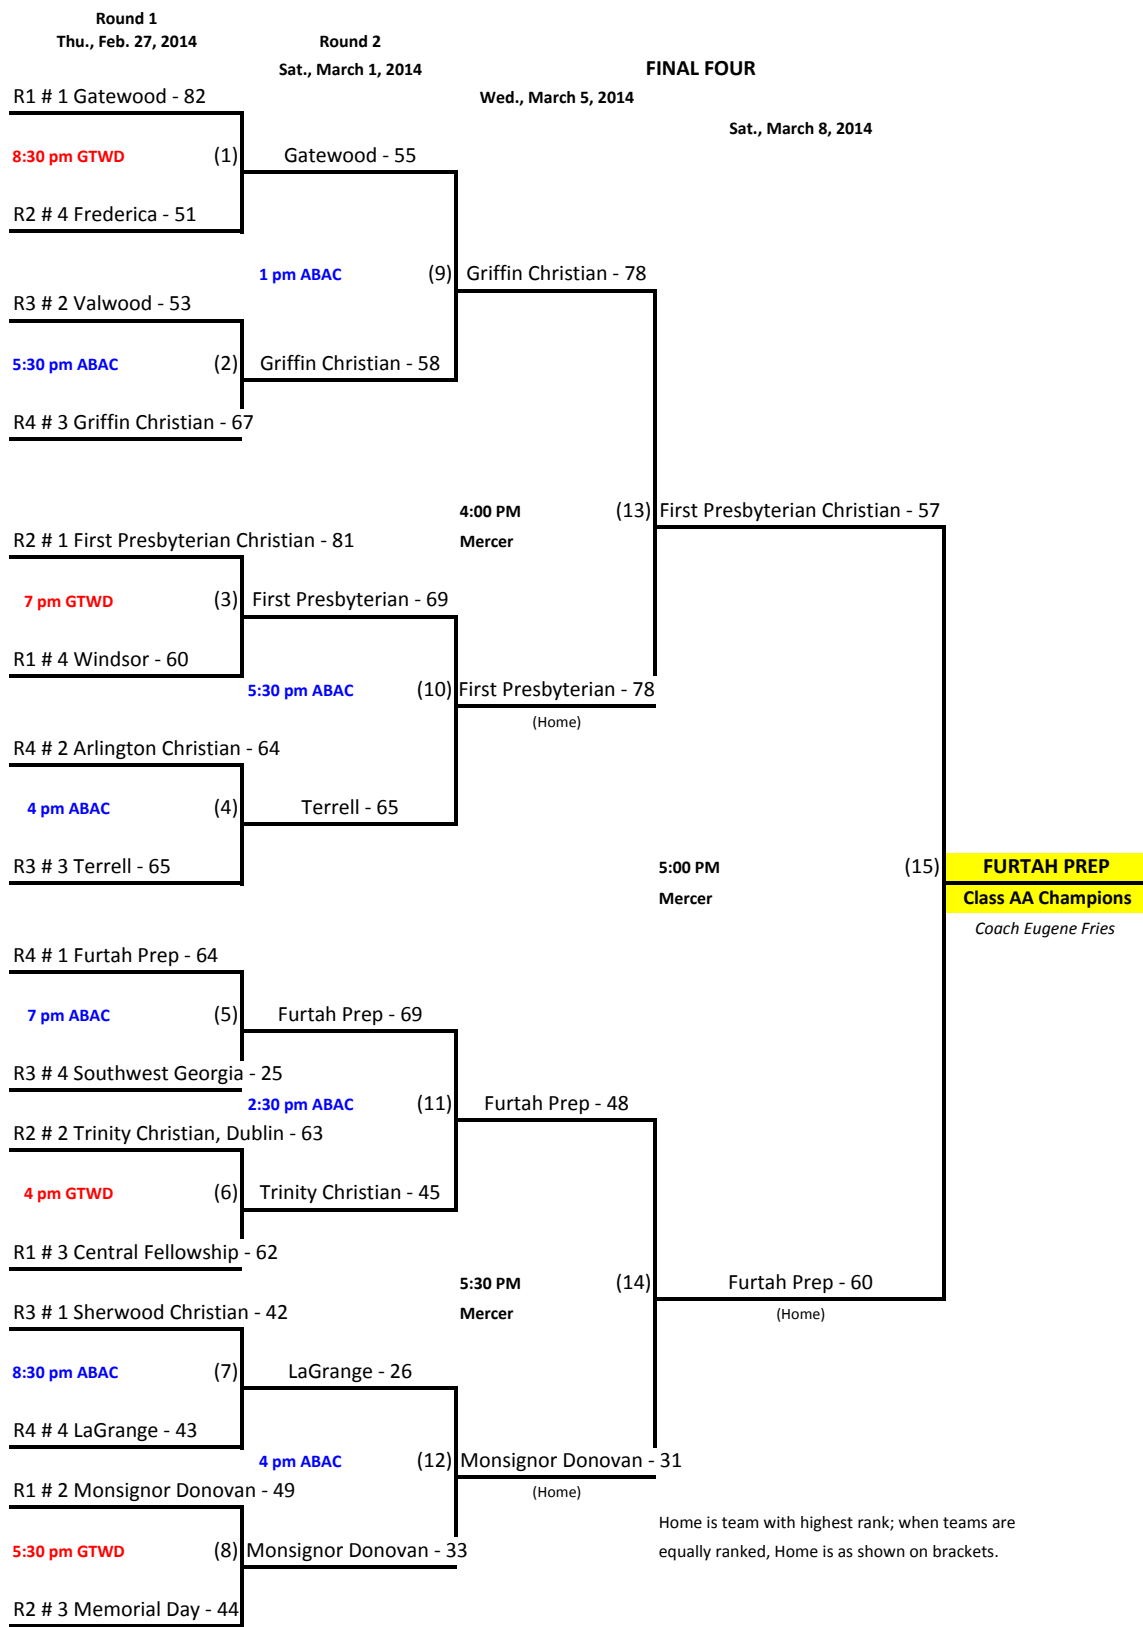

2014 GISA STATE BASKETBALL TOURNAMENT BRACKET

Class AA BOYS

Home is team with highest rank; when teams are equally ranked, Home is as shown on brackets.

GTWD = Gatewood School, Eatonton
ABAC = Abraham Baldwin Agricultural College, Tifton (Hosted by Westwood)
MERCER = Mercer University, The University Center, Macon