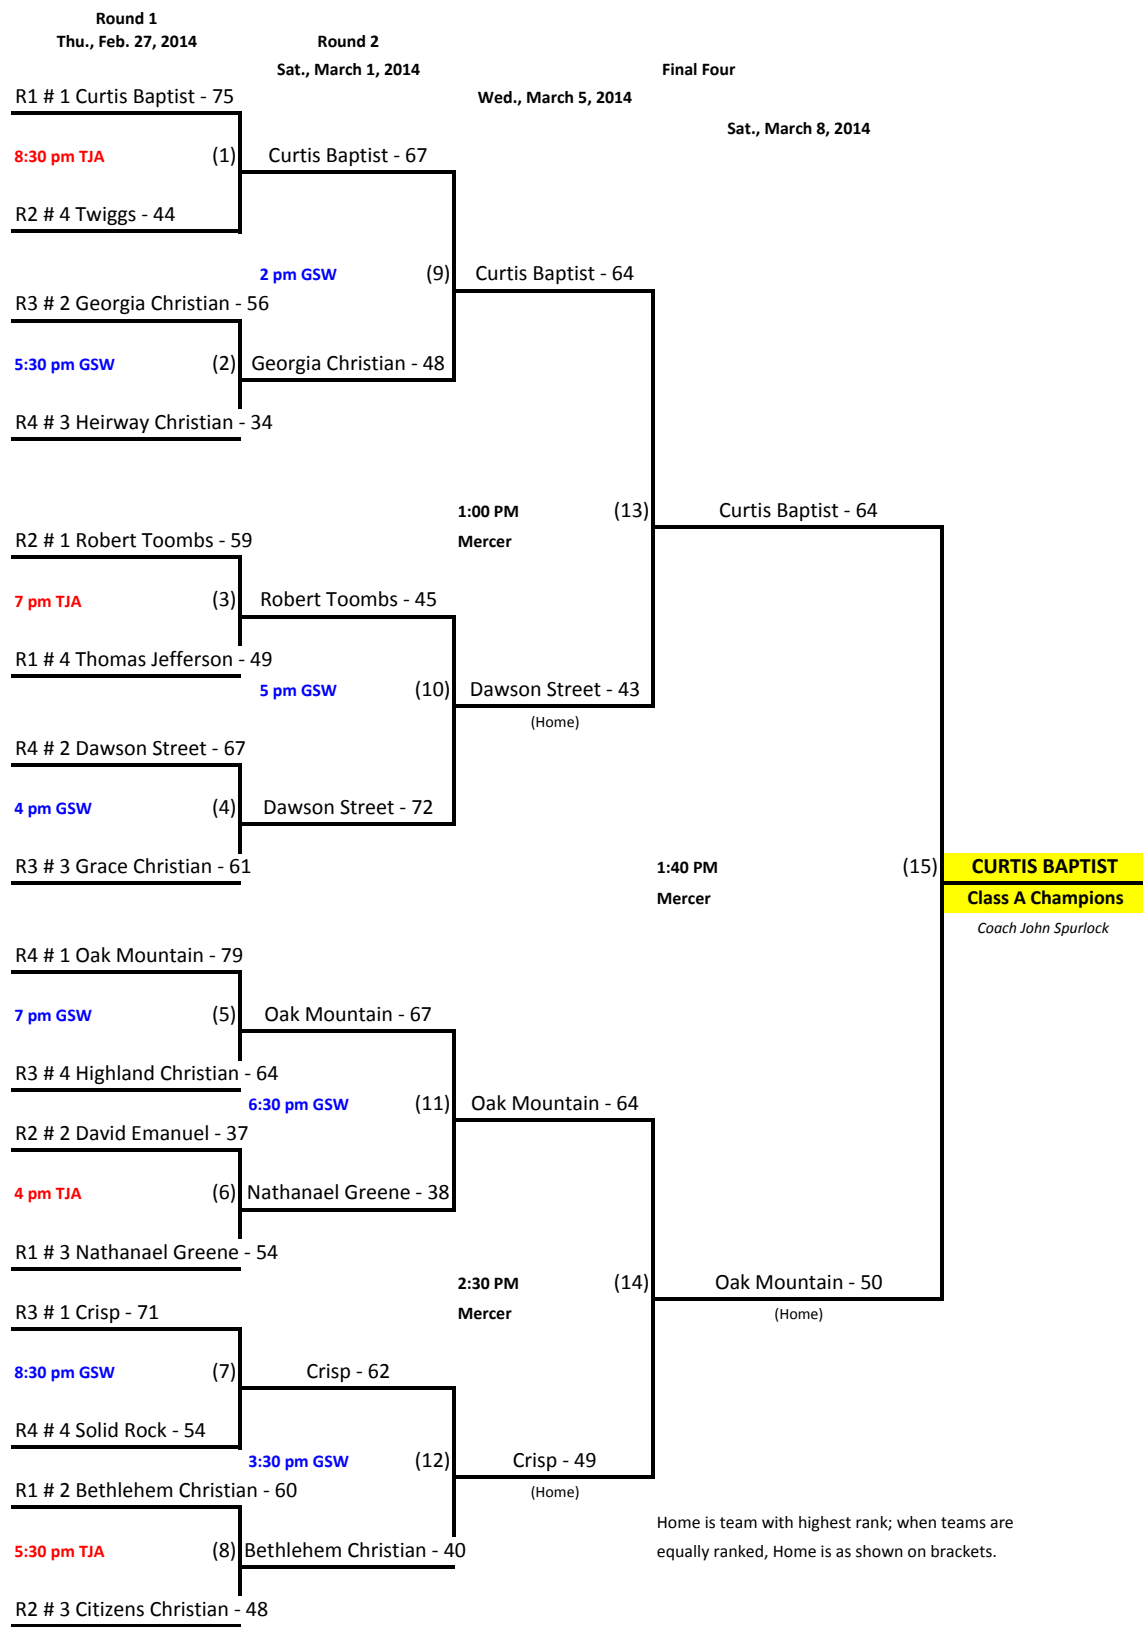

2014 GISA STATE BASKETBALL TOURNAMENT BRACKET

Class A BOYS

TJA = Thomas Jefferson Academy, Louisville
GSW = Georgia Southwestern State University, Americus (Hosted by Crisp/Fullington)
MERCER = Mercer University, The University Center, Macon