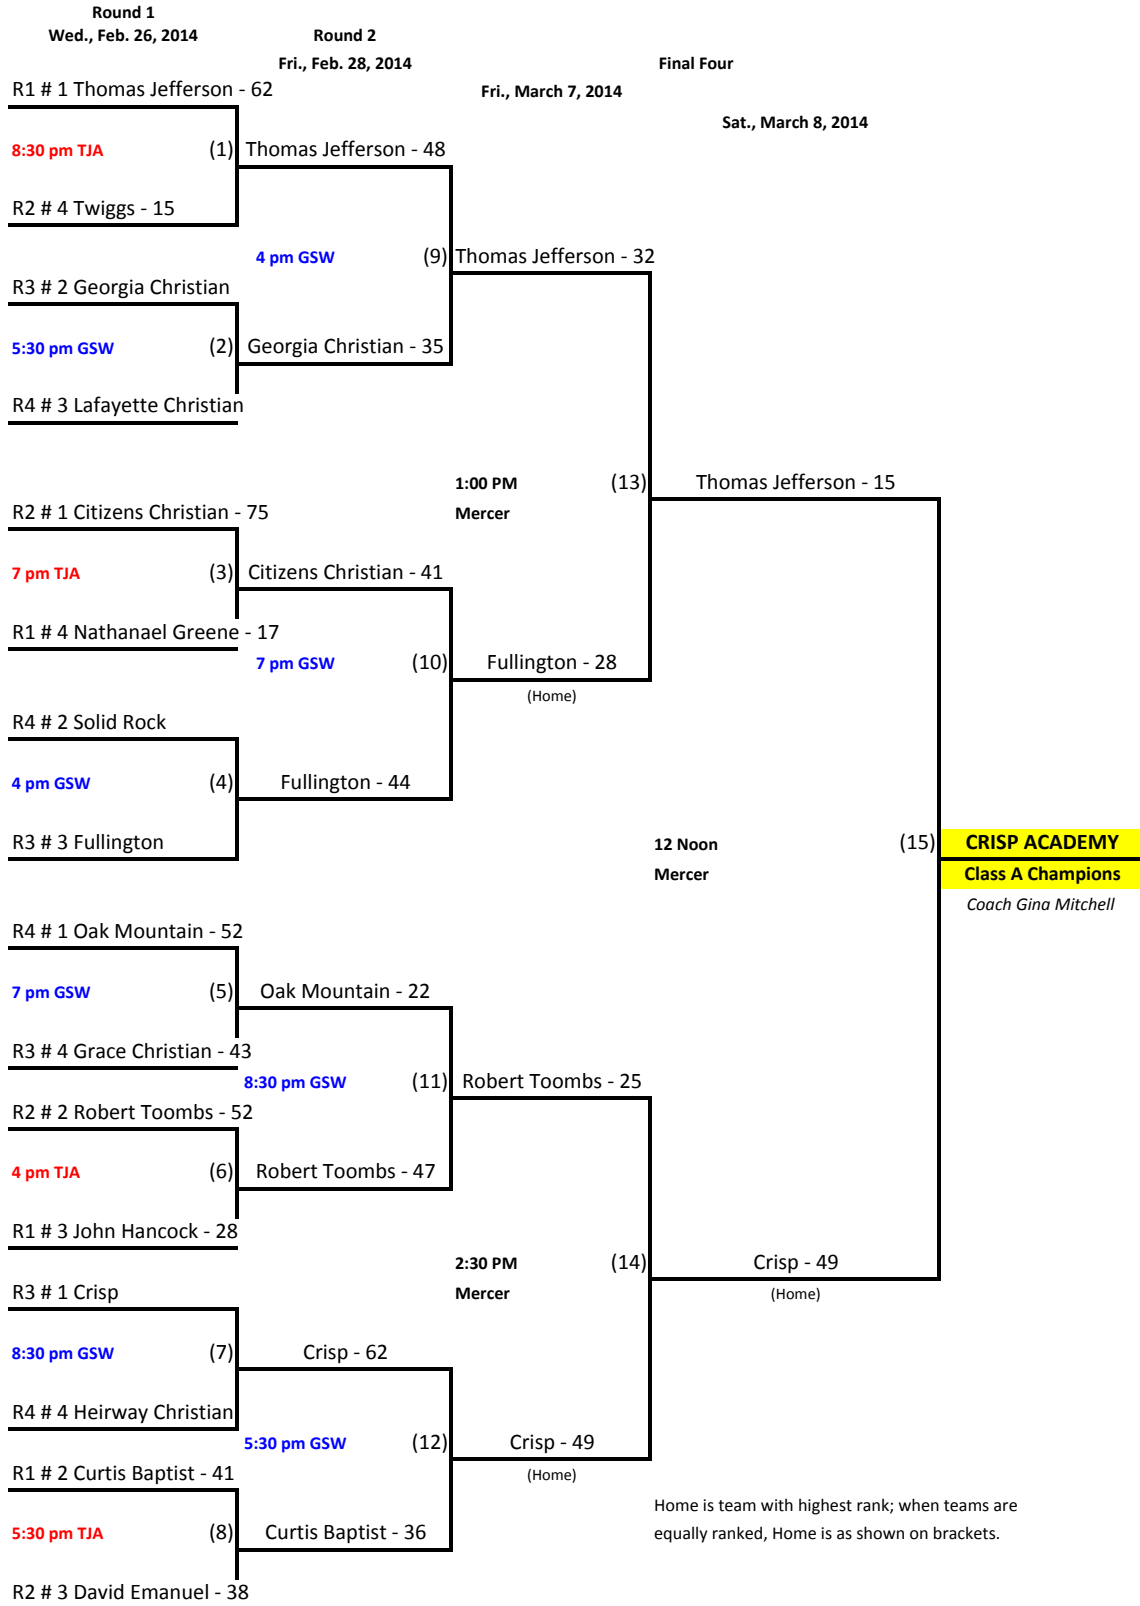

2014 GISA STATE BASKETBALL TOURNAMENT BRACKET

Class A GIRLS

Home is team with highest rank; when teams are equally ranked, Home is as shown on brackets.

TJA = Thomas Jefferson Academy, Louisville
GSW = Georgia Southwestern State University, Americus (Hosted by Crisp/Fullington)
MERCER = Mercer University, The University Center, Macon