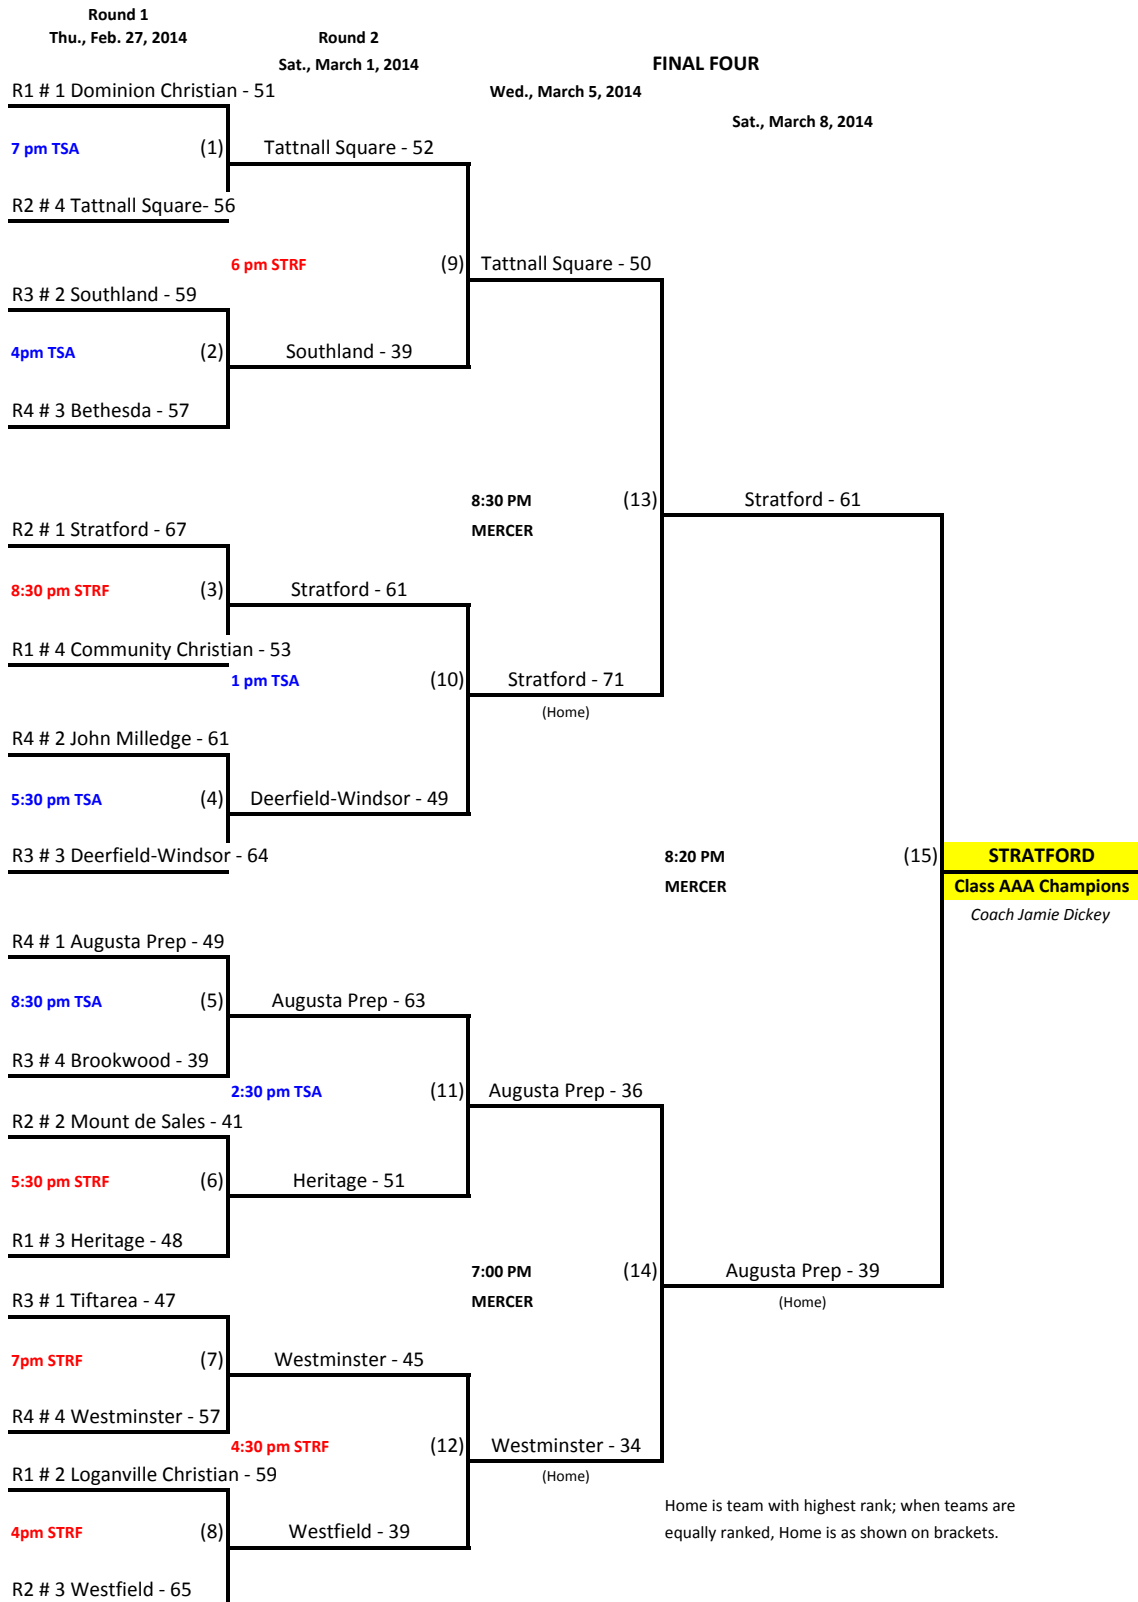

2014 GISA STATE BASKETBALL TOURNAMENT BRACKET

Class AAA - BOYS

Home is team with highest rank; when teams are equally ranked, Home is as shown on brackets.

STRF = Stratford Academy, 6010 Peake Rd, Macon
TSA = Tattnall Square Academy, 111 Trojan Trail, Macon
MERCER = Mercer University, The University Center, Macon