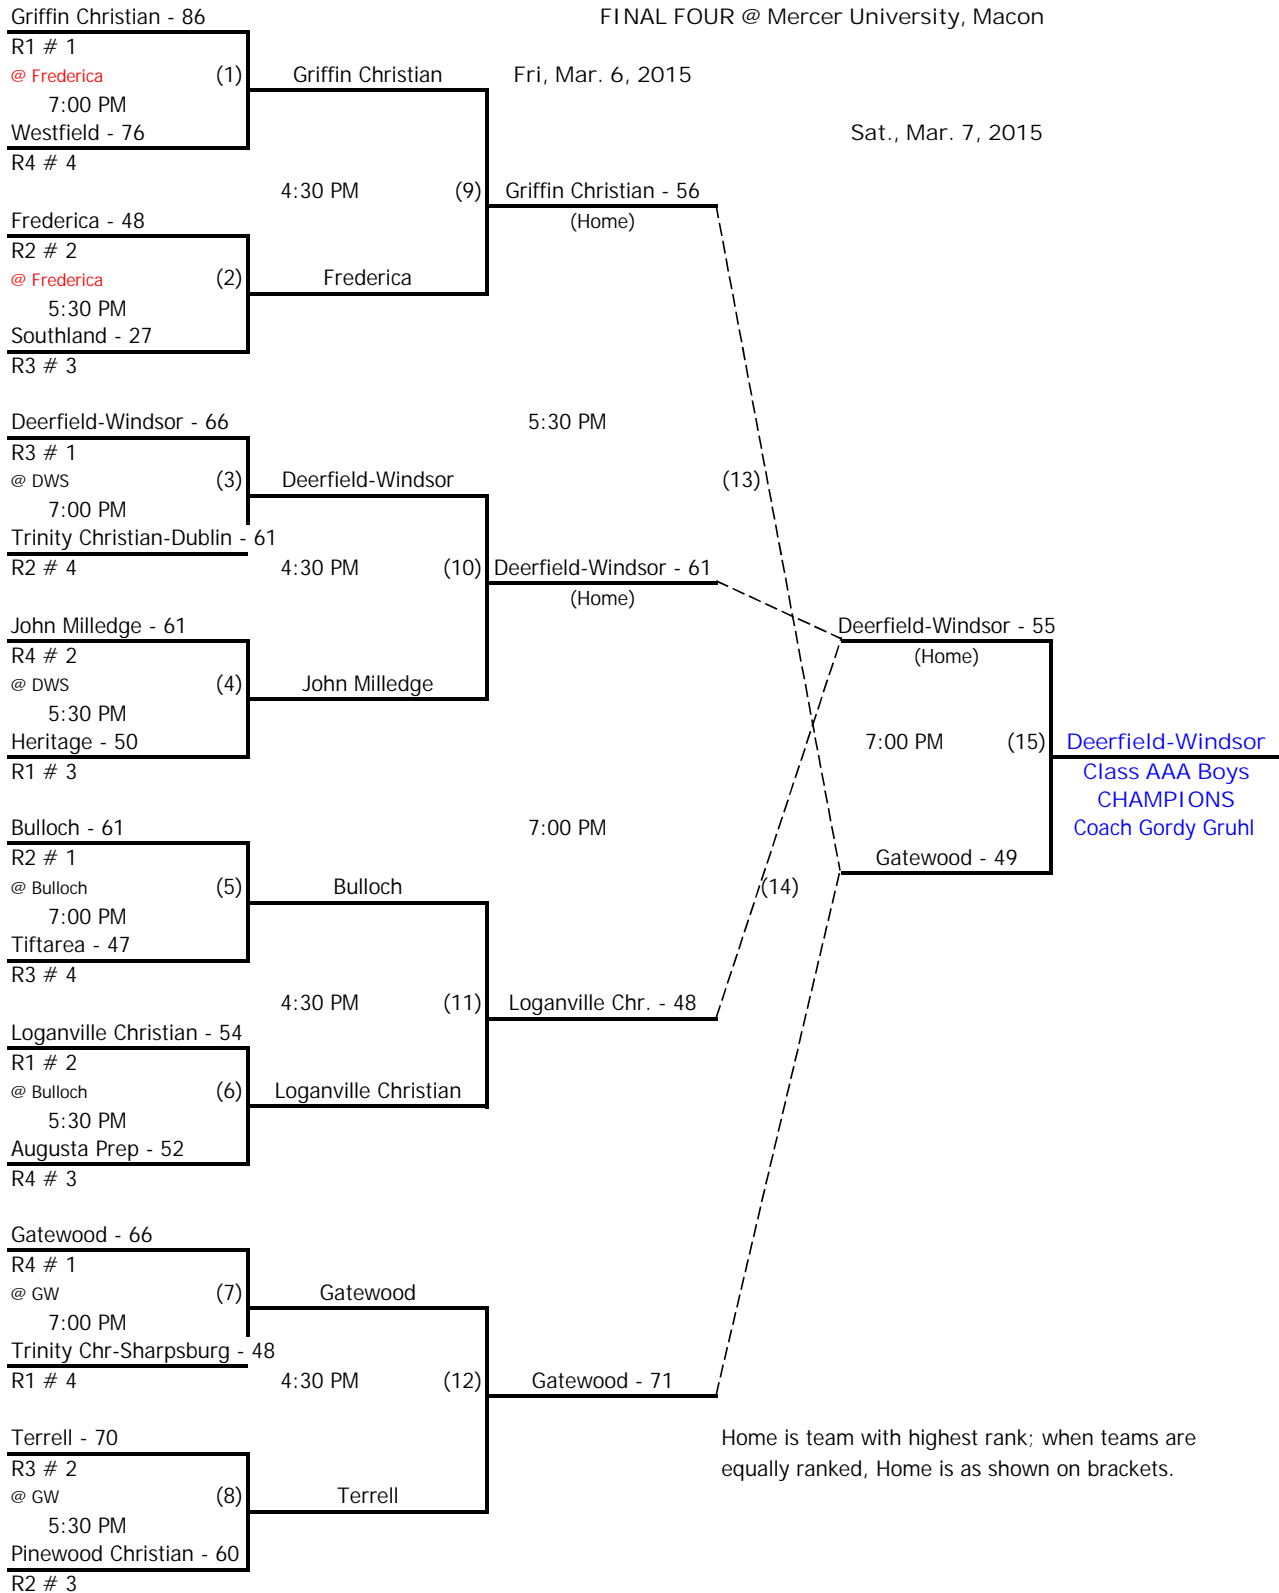

2015 GISA State Basketball Tournament

AAA BOYS

Thu., Feb. 26, 2015

Sat., Feb. 28, 2015

FINAL FOUR @ Mercer University, Macon

2015 GISA REGION BASKETBALL TOURNAMENTS

Class AA

Region 1AA

February 15, 17, 18, 19 & 20

Oak Mountain Academy

GIRLS

Game #	Day	Time	Team	vs	Team
3	Tuesday, Feb. 17	6:30	# 2 Oak Mountain - 58	vs	# 7 Furtah Prep - 6
5	Wed., Feb. 18	4:00	# 3 Brandon Hall - 39	vs	# 6 Academe of the Oaks - 3
7	Wed., Feb. 18	7:00	# 4 Flint River - 47	vs	# 5 Solid Rock - 25
9	Thursday, Feb. 19	4:00	# 2 Oak Mountain - 62	vs	# 3 Brandon Hall - 46
11	Thursday, Feb. 19	7:00	# 1 LaGrange - 30	vs	# 4 Flint River - 23
13	Sat., Feb. 21	4:00	# 3 Brandon Hall - 34	vs	# 4 Flint River - 39
15	Sat., Feb. 21	7:00	# 1 LaGrange - 49	vs	# 2 Oak Mountain - 34

BOYS

Game #	Day	Time	Team	vs	Team
1	Monday, Feb. 15	6:00	# 8 Flint River - 68	vs	# 9 Academe of the Oaks - 47
2	Tuesday, Feb. 17	5:00	# 2 Dawson Street - 54	vs	# 7 Brandon Hall - 47
4	Tuesday, Feb. 17	8:00	# 1 Furtah Prep - 78	vs	# 8 Flint River - 49
6	Wed., Feb. 18	5:30	# 4 LaGrange - 58	vs	# 5 Solid Rock - 65
8	Wed., Feb. 18	8:30	# 3 Oak Mountain - 67	vs	# 6 Arlington Christian - 62
10	Thursday, Feb. 19	5:30	# 2 Dawson Street - 58	vs	# 3 Oak Mountain - 46
12	Thursday, Feb. 19	8:30	# 1 Furtah Prep - 80	vs	# 5 Solid Rock - 55
14	Mon. Feb. 23	5:00	# 3 Oak Mountain	vs	# 5 Solid Rock
16	Sat., Feb. 21	8:30	# 1 Furtah Prep - 54	vs	# 2 Dawson Street - 55

Region 2AA

February 17, 19 & 20

Robert Toombs Christian Academy

GIRLS

Game #	Day	Time	Team	vs	Team
1	Tuesday, Feb. 17	4:00	# 3 Memorial Day - 66	vs	# 6 FPCA - 9
3	Tuesday, Feb. 17	7:00	# 4 RTCA - 42	vs	# 5 David Emanuel - 36
5	Thursday, Feb. 19	4:00	# 1 Citizens Christian - 47	vs	# 4 RTCA - 35
7	Thursday, Feb. 19	7:00	# 2 Twiggs - 31	vs	# 3 Memorial Day - 49
9	Friday, Feb. 20	4:00	# 2 Twiggs - 49	vs	# 4 RTCA - 47
11	Friday, Feb. 20	7:00	# 1 Citizens Christian - 64	vs	# 3 Memorial Day - 56

BOYS

Game #	Day	Time	Team	vs	Team
2	Tuesday, Feb. 17	5:30	# 3 RTCA - 94	vs	# 6 David Emanuel - 47
4	Tuesday, Feb. 17	8:30	# 4 Twiggs - 74	vs	# 5 Citizens Christian - 48
6	Thursday, Feb. 19	5:30	# 1 FPCA - 84	vs	# 4 Twiggs - 52
8	Thursday, Feb. 19	8:30	# 2 Memorial Day - 68	vs	# 3 RTCA - 83
10	Friday, Feb. 20	5:30	# 2 Memorial Day - 56	vs	# 4 Twiggs - 42
12	Friday, Feb. 20	8:30	# 1 FPCA - 73	vs	# 3 RTCA - 58