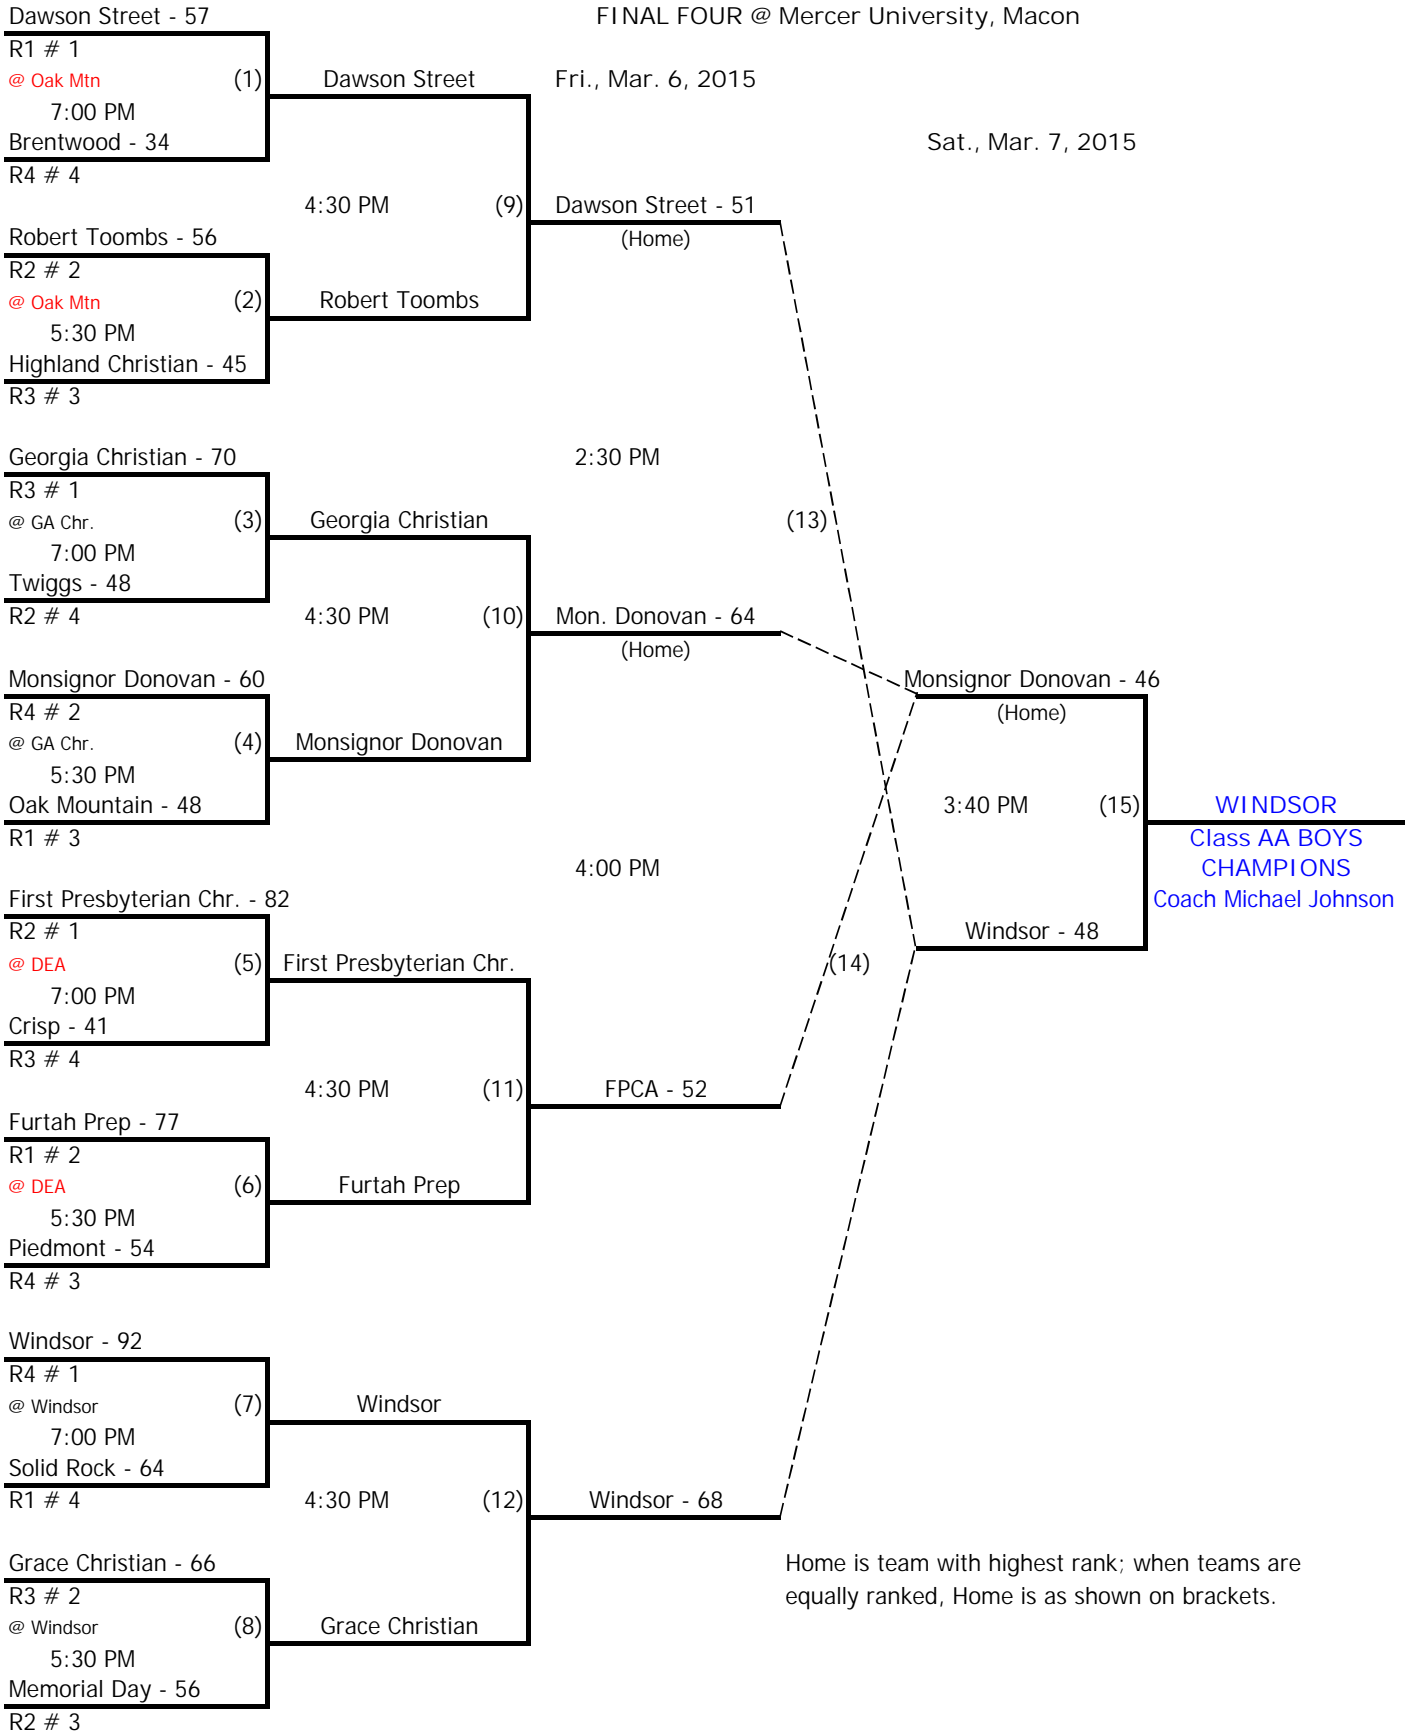

2015 GISA State Basketball Tournament

AA BOYS

Thu., Feb. 26, 2015

Sat., Feb. 28, 2015

FINAL FOUR @ Mercer University, Macon

Fri., Mar. 6, 2015

Sat., Mar. 7, 2015