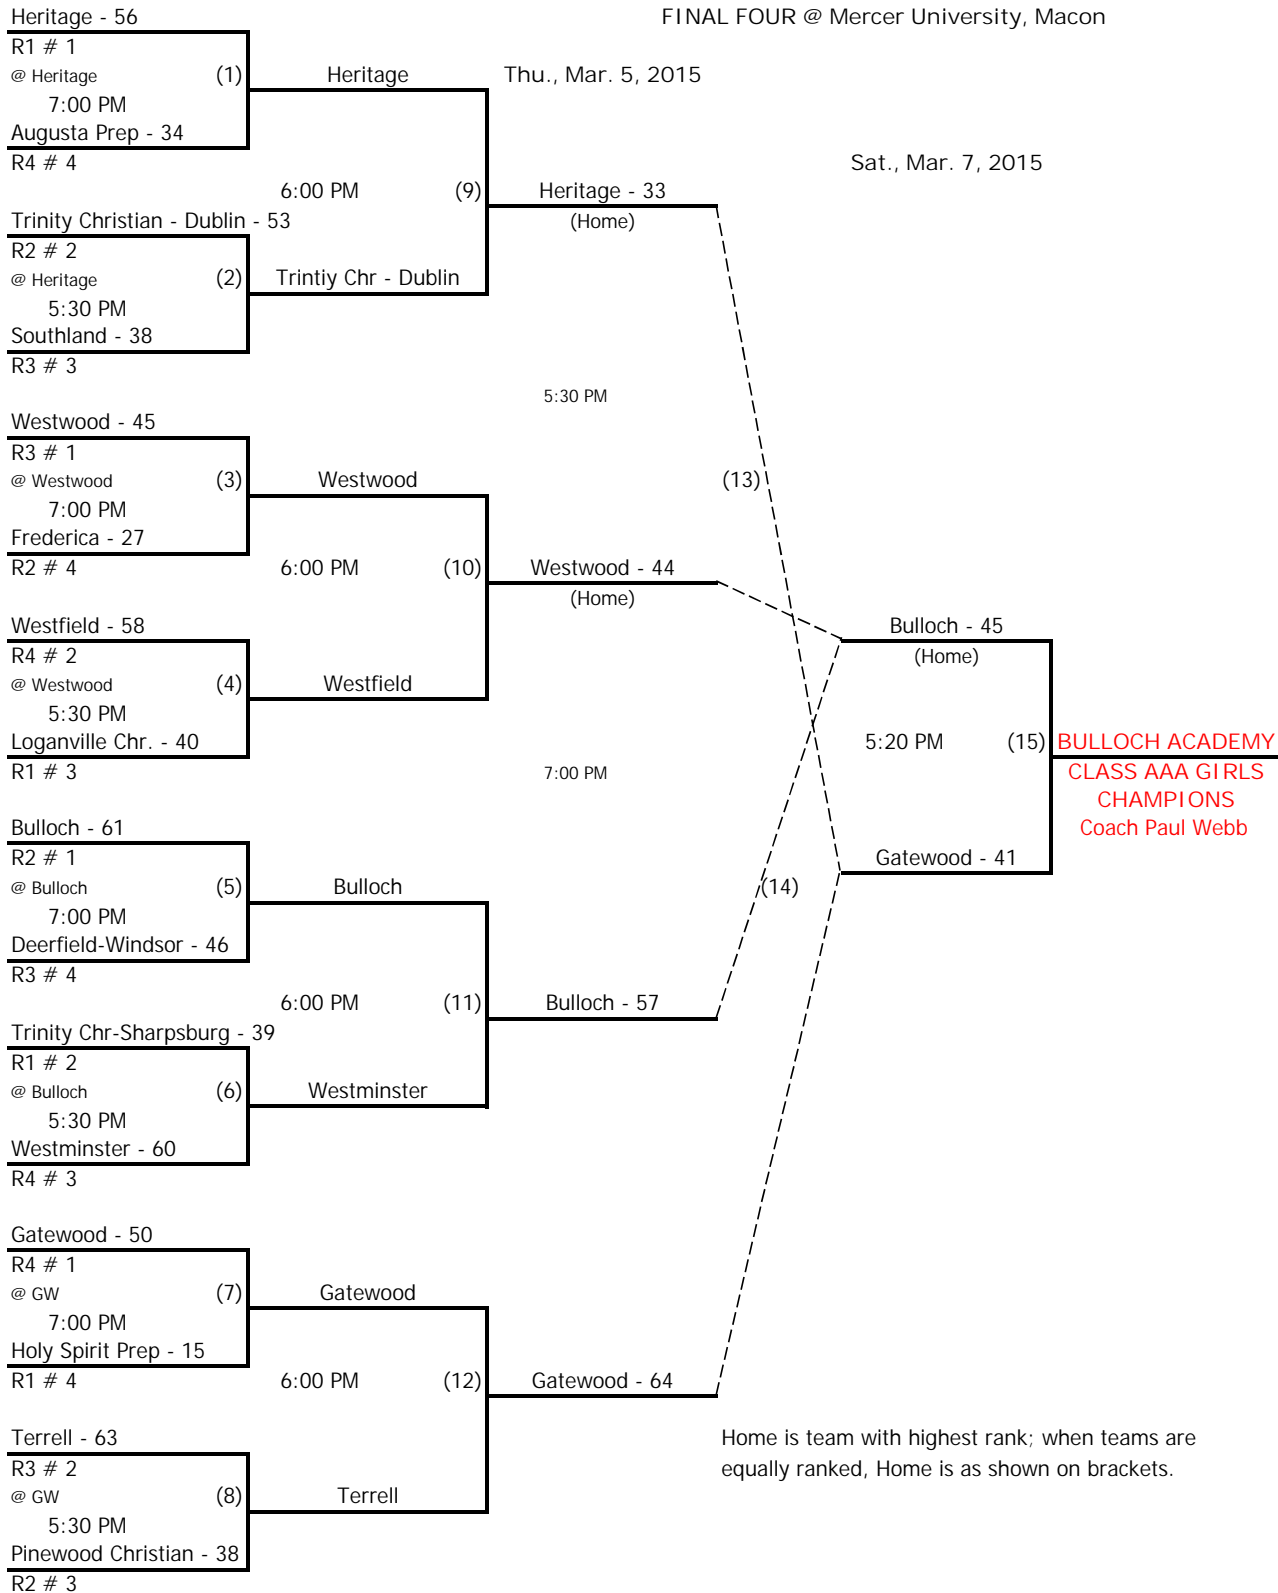

2015 GISA State Basketball Tournament

AAA GIRLS

Tues., Feb. 24, 2015

Fri., Feb. 27, 2015

FINAL FOUR @ Mercer University, Macon