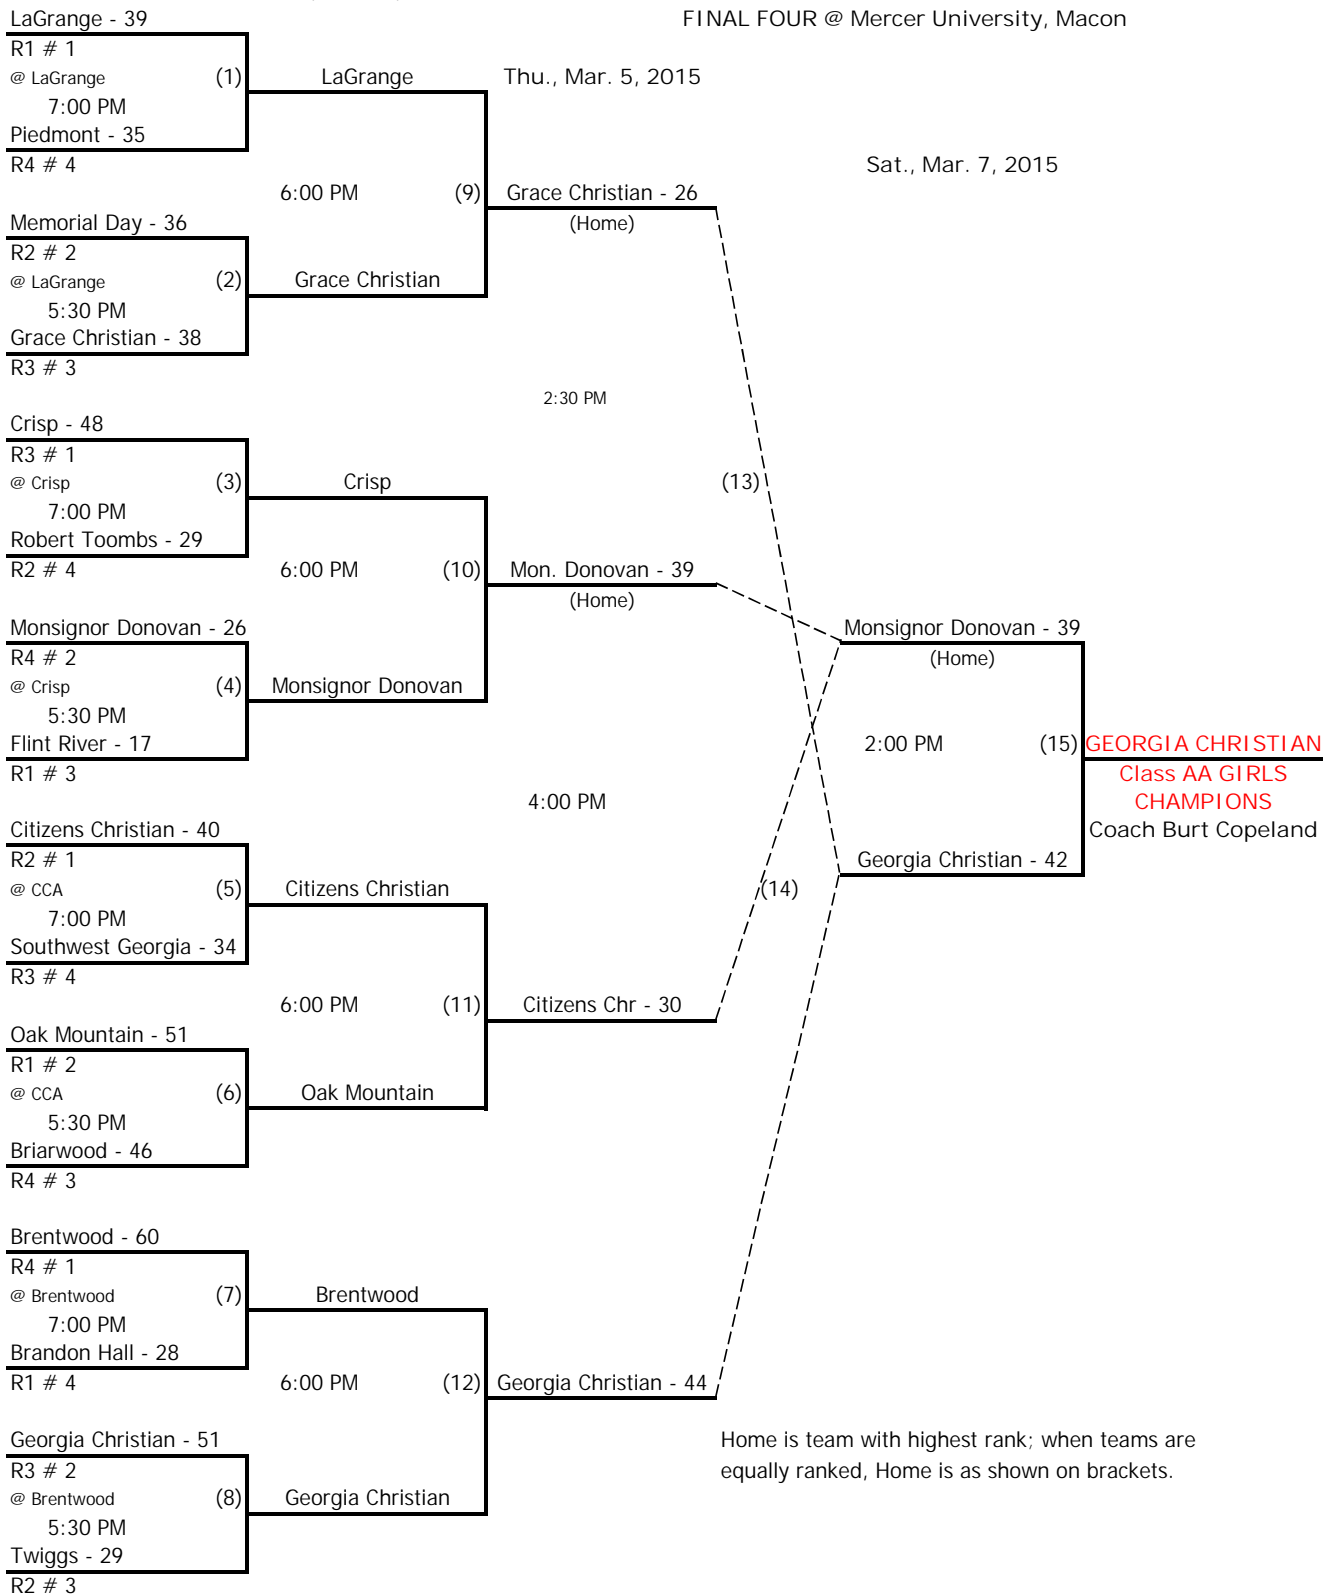

2015 GISA State Basketball Tournament

AA GIRLS

Tues., Feb. 24, 2015

Fri., Feb. 27, 2015

FINAL FOUR @ Mercer University, Macon

2015 GISA State Basketball Tournament

AA BOYS

Thu., Feb. 26, 2015