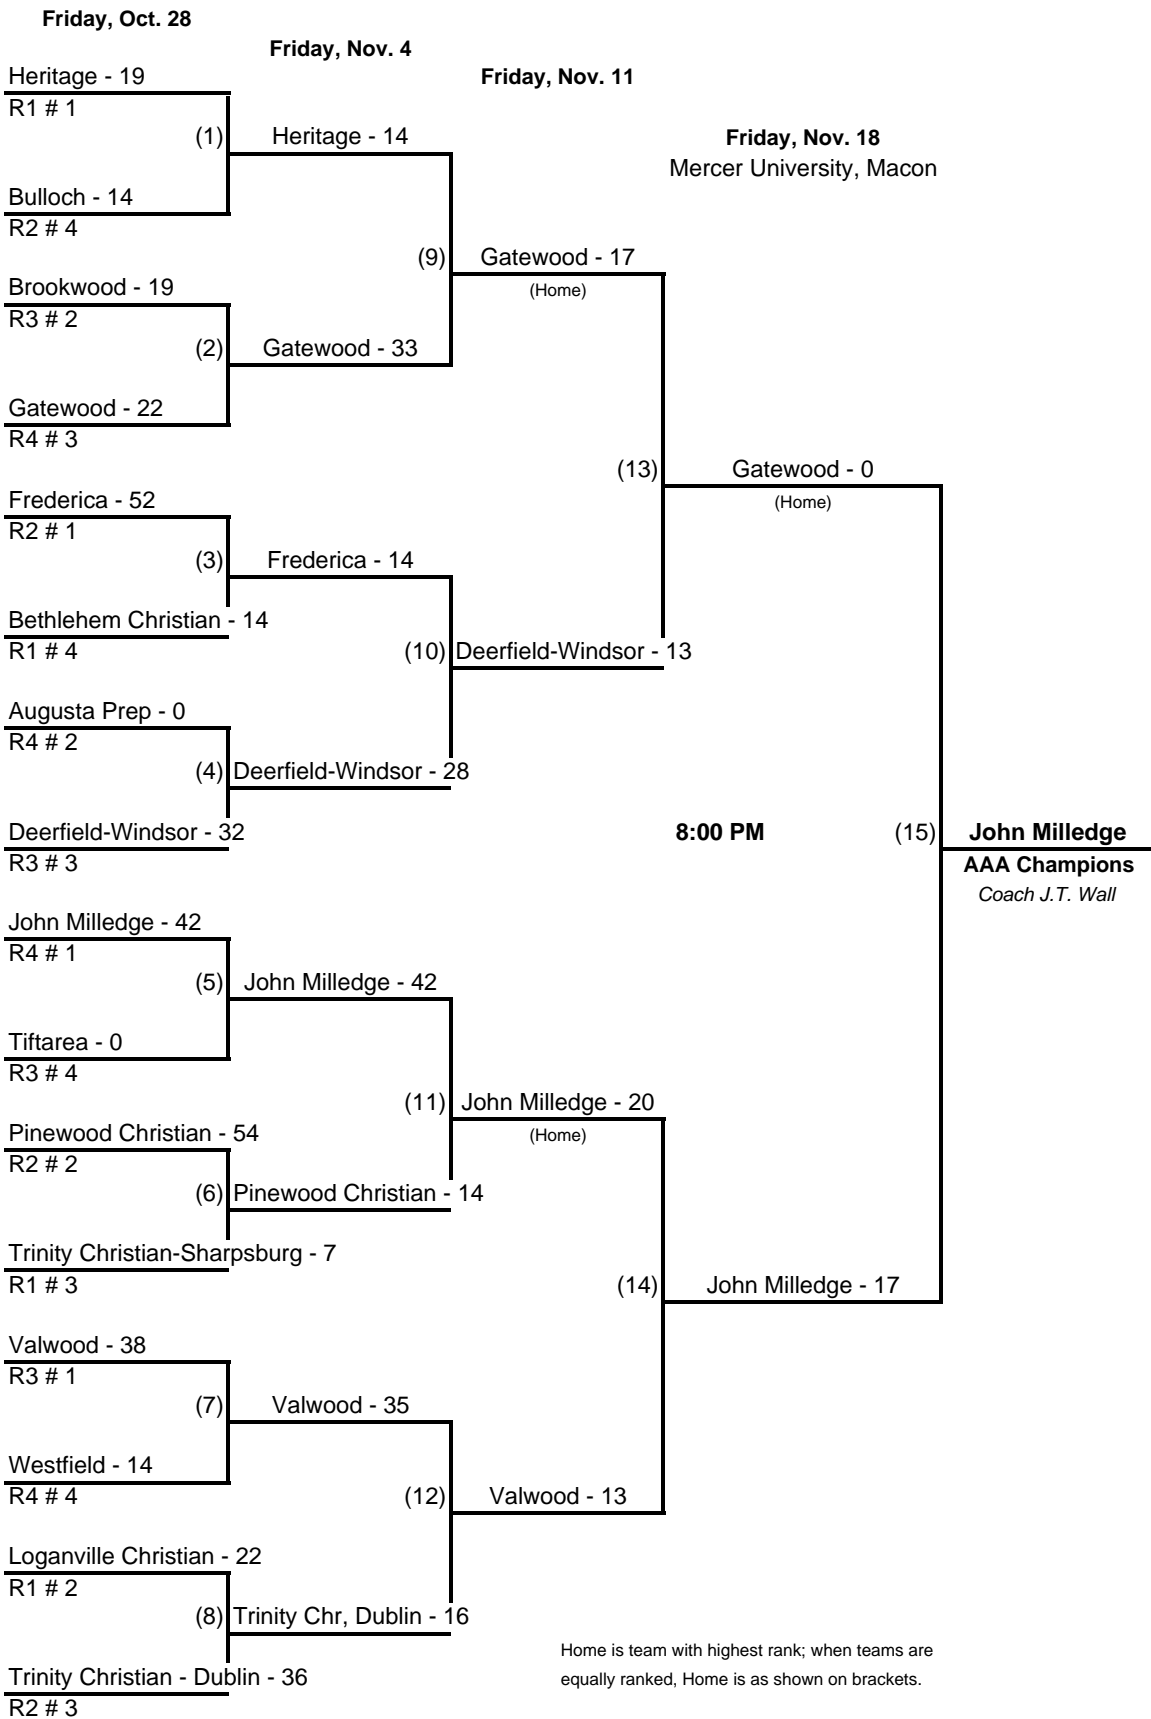

2016 Class AAA Football