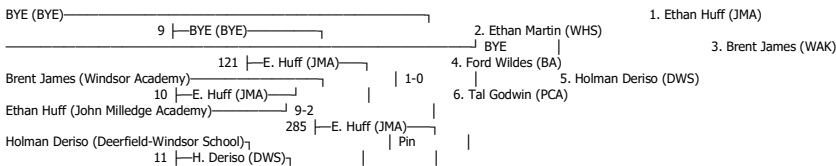

113 ([back to top](#))