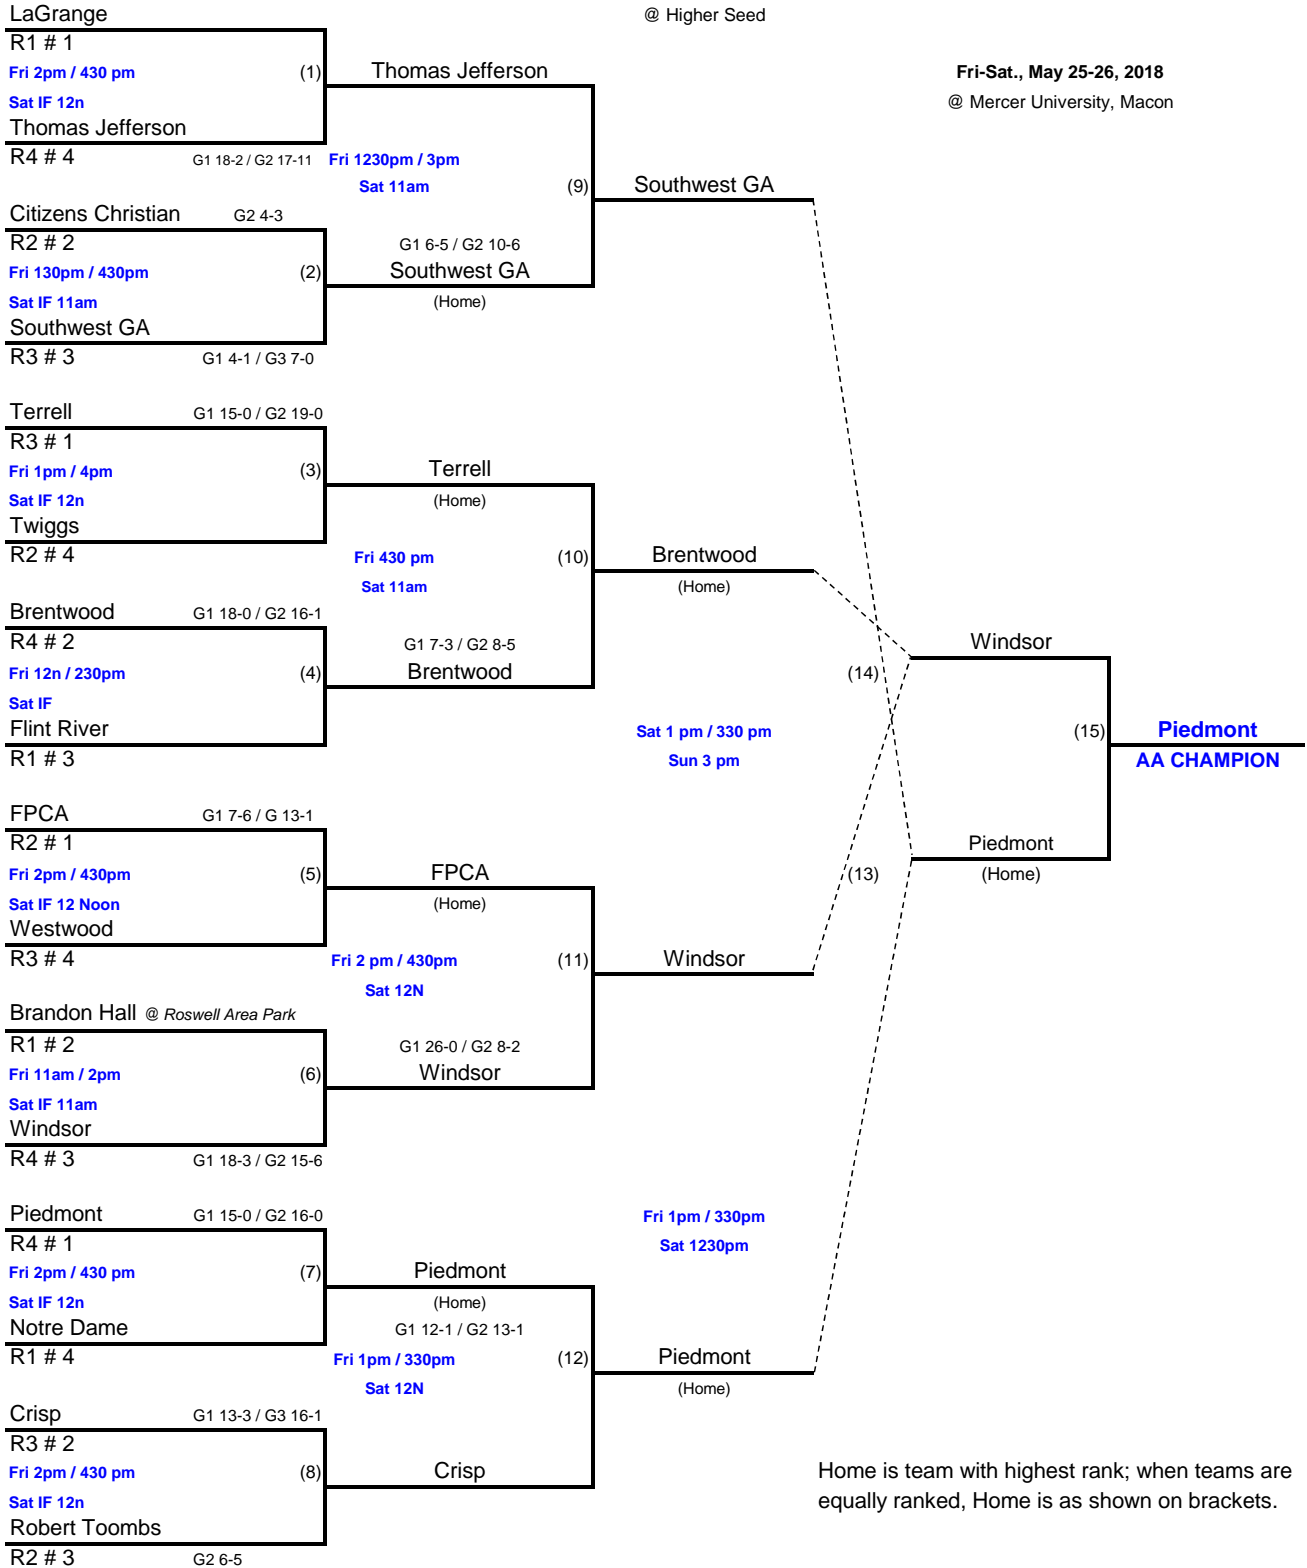

2018 GISA STATE BASEBALL BRACKET

CLASS AA

Fri-Sat., May 4-5, 2018
@ Higher Seed

Fri-Sat., May 11-12, 2018
@ Higher Seed

Fri-Sat., May 18-19, 2018
@ Higher Seed

Fri-Sat., May 25-26, 2018
@ Mercer University, Macon

Home is team with highest rank; when teams are equally ranked, Home is as shown on brackets.